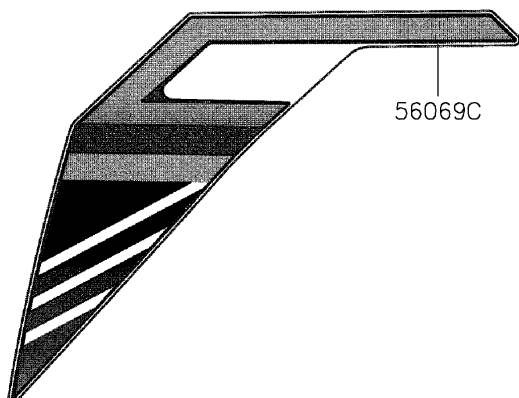

2022 BRUTE FORCE® 300

PARTS DIAGRAM

Decals(Black)(CNFNN)

F2861A

2022 BRUTE FORCE® 300

PARTS LIST

Decals(Black)(CNFNN)

ITEM NAME	PART NUMBER	QUANTITY
PATTERN,KAWASAKI (Ref # 56069)	56069-Y297	1
PATTERN,SIDE COVER,RH (Ref # 56069A)	56069-Y343	1
PATTERN,SIDE COVER,LH (Ref # 56069B)	56069-Y345	1
PATTERN,FRONT FENDER,RH (Ref # 56069C)	56069-Y347	1
PATTERN,FRONT FENDER,LH (Ref # 56069D)	56069-Y349	1
PATTERN,KAWASAKI (Ref # 56069E)	56069-Y351	1