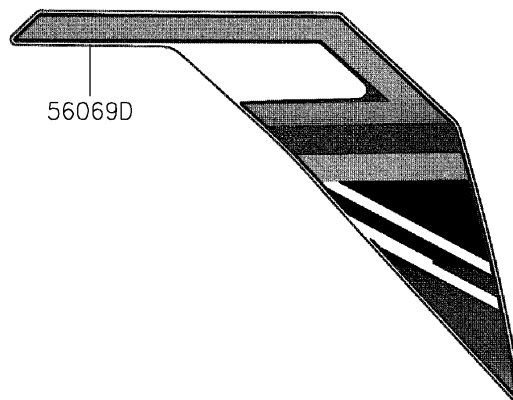

2022 BRUTE FORCE® 300

PARTS DIAGRAM

Decals(Black)(CNFNN)

F2861A

2022 BRUTE FORCE® 300

PARTS LIST

Decals(Black)(CNFNN)

ITEM NAME	PART NUMBER	QUANTITY
PATTERN,KAWASAKI (Ref # 56069)	56069-Y297	1
PATTERN,SIDE COVER,RH (Ref # 56069A)	56069-Y343	1
PATTERN,SIDE COVER,LH (Ref # 56069B)	56069-Y345	1
PATTERN,FRONT FENDER,RH (Ref # 56069C)	56069-Y347	1
PATTERN,FRONT FENDER,LH (Ref # 56069D)	56069-Y349	1
PATTERN,KAWASAKI (Ref # 56069E)	56069-Y351	1