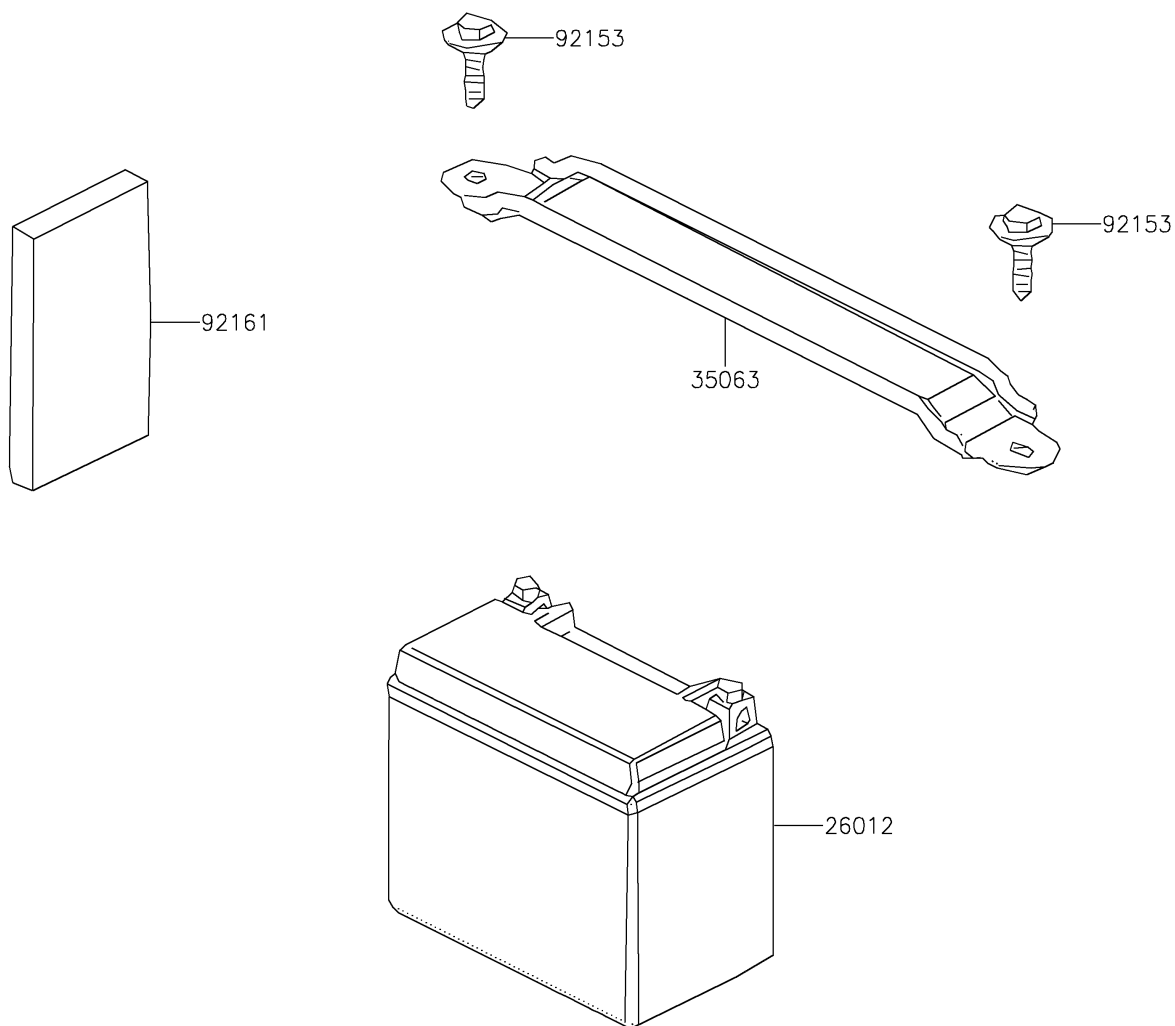

2022 BRUTE FORCE® 300

PARTS DIAGRAM

Battery

F2761

2022 BRUTE FORCE® 300

PARTS LIST

Battery

ITEM NAME	PART NUMBER	QUANTITY
BATTERY,YTX12-BS (Ref # 26012)	26012-Y003	1
STAY,BATTERY (Ref # 35063)	35063-Y007	1
BOLT,5X16 (Ref # 92153)	92153-Y013	2
DAMPER,BATTERY (Ref # 92161)	92161-Y018	1