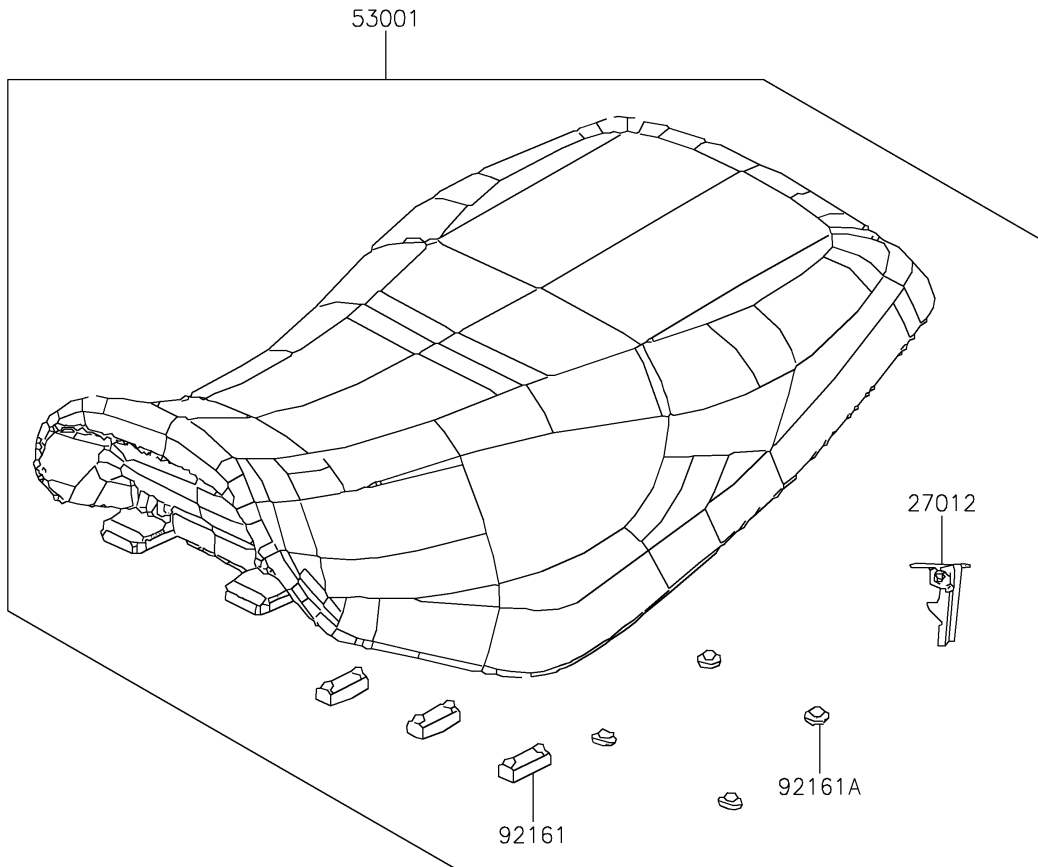

2024 BRUTE FORCE® 300

PARTS DIAGRAM

Seat

F2510

2024 BRUTE FORCE® 300

PARTS LIST

Seat

ITEM NAME	PART NUMBER	QUANTITY
HOOK,SEAT LOCK (Ref # 27012)	27012-Y002	1
SEAT-ASSY (Ref # 53001)	53001-Y002	1
TOOL-KIT (Ref # 56007)	56007-Y003	1
DAMPER,SEAT (Ref # 92161)	92161-Y013	3
DAMPER (Ref # 92161A)	92161-Y014	4