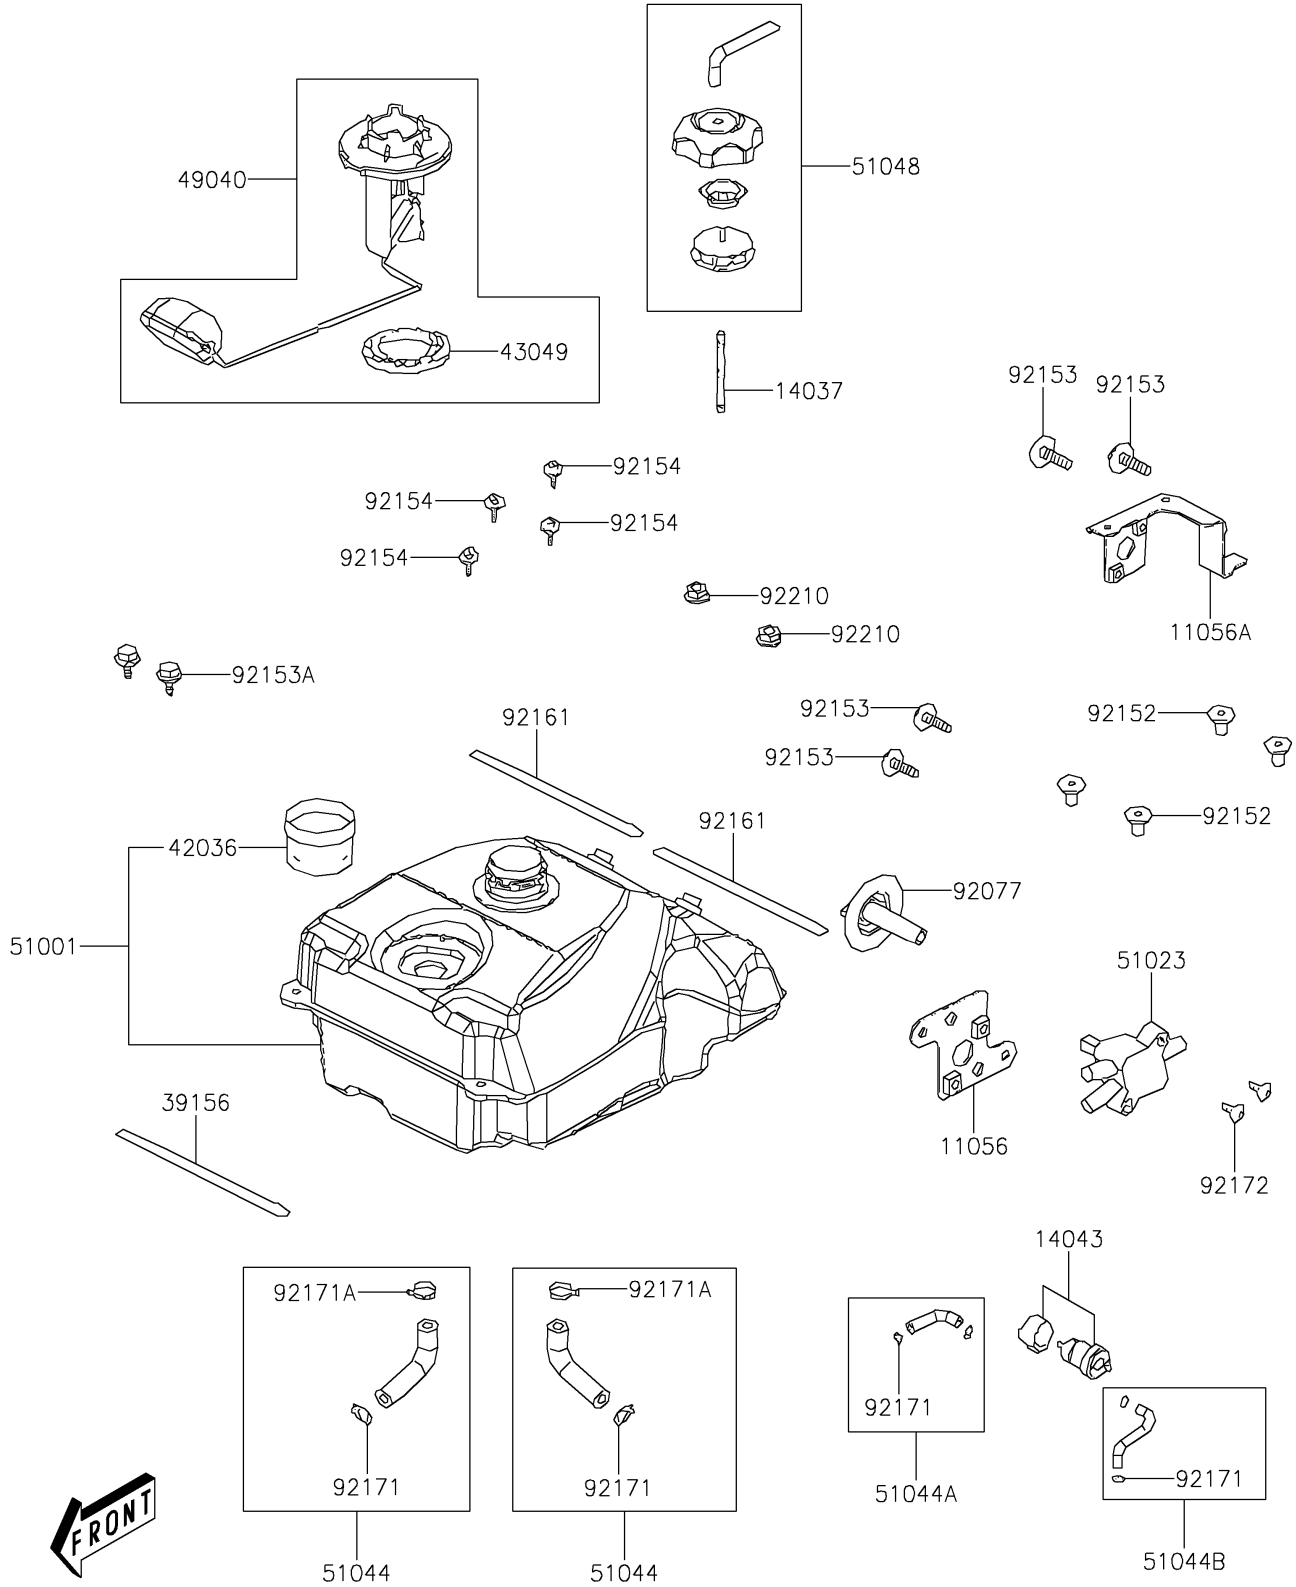

2022 BRUTE FORCE® 300

PARTS DIAGRAM

Fuel Tank

F2410

2022 BRUTE FORCE® 300

PARTS LIST

Fuel Tank

ITEM NAME

PART NUMBER

QUANTITY
