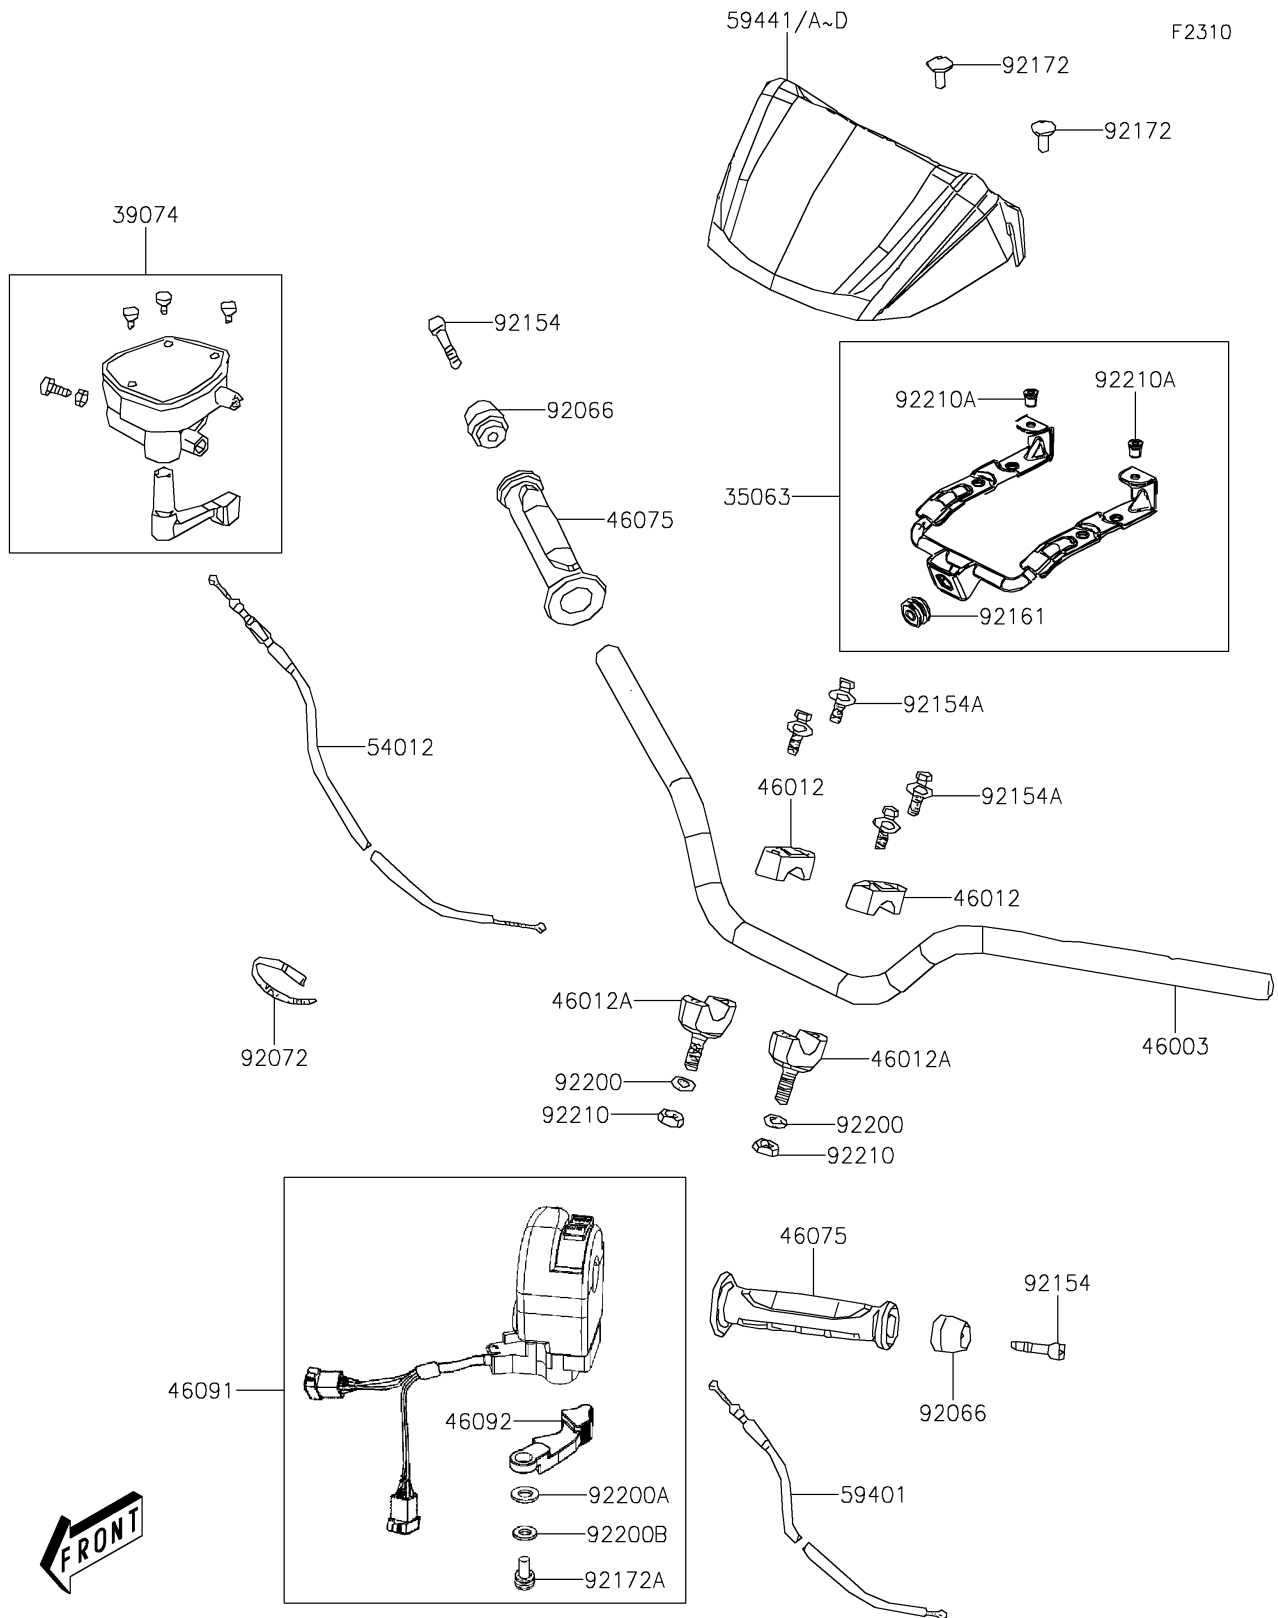

2022 BRUTE FORCE® 300

PARTS DIAGRAM

Handlebar

2022 BRUTE FORCE® 300

PARTS LIST

Handlebar

ITEM NAME	PART NUMBER	QUANTITY
STAY,HANDLE COVER (Ref # 35063)	35063-Y006	1
LEVER-ASSY-THROTTLE (Ref # 39074)	39074-Y001	1
HANDLE,BLACK (Ref # 46003)	46003-Y002-935	1
HOLDER-HANDLE,UPP (Ref # 46012)	46012-Y004	2
HOLDER-HANDLE,LWR (Ref # 46012A)	46012-Y005	2
GRIP,HANDLE (Ref # 46075)	46075-Y004	2
HOUSING-ASSY-CONTROL,LH (Ref # 46091)	46091-Y002	1
LEVER-GRIP,CHOKE (Ref # 46092)	46092-Y010	1
CABLE-THROTTLE (Ref # 54012)	54012-Y003	1
CABLE-CHOKE (Ref # 59401)	59401-Y001	1
COVER-HANDLE,S.BLACK (Ref # 59441A)	59441-Y002-933	1
PLUG,HANDLE (Ref # 92066)	92066-Y010	2
BAND (Ref # 92072)	92072-Y001	1
BOLT,8X42 (Ref # 92154)	92154-Y017	2
BOLT,8X35 (Ref # 92154A)	92154-Y018	4
DAMPER (Ref # 92161)	92161-Y006	1
SCREW,5X16 (Ref # 92172)	92172-Y039	2
SCREW,5X10 (Ref # 92172A)	92172-Y079	1
WASHER,10MM (Ref # 92200)	92200-Y020	2
WASHER,WAVE (Ref # 92200A)	92200-Y068	1
WASHER,5MM (Ref # 92200B)	92200-Y069	1
NUT,10MM (Ref # 92210)	92210-Y042	2
NUT,5MM (Ref # 92210A)	92210-Y056	2