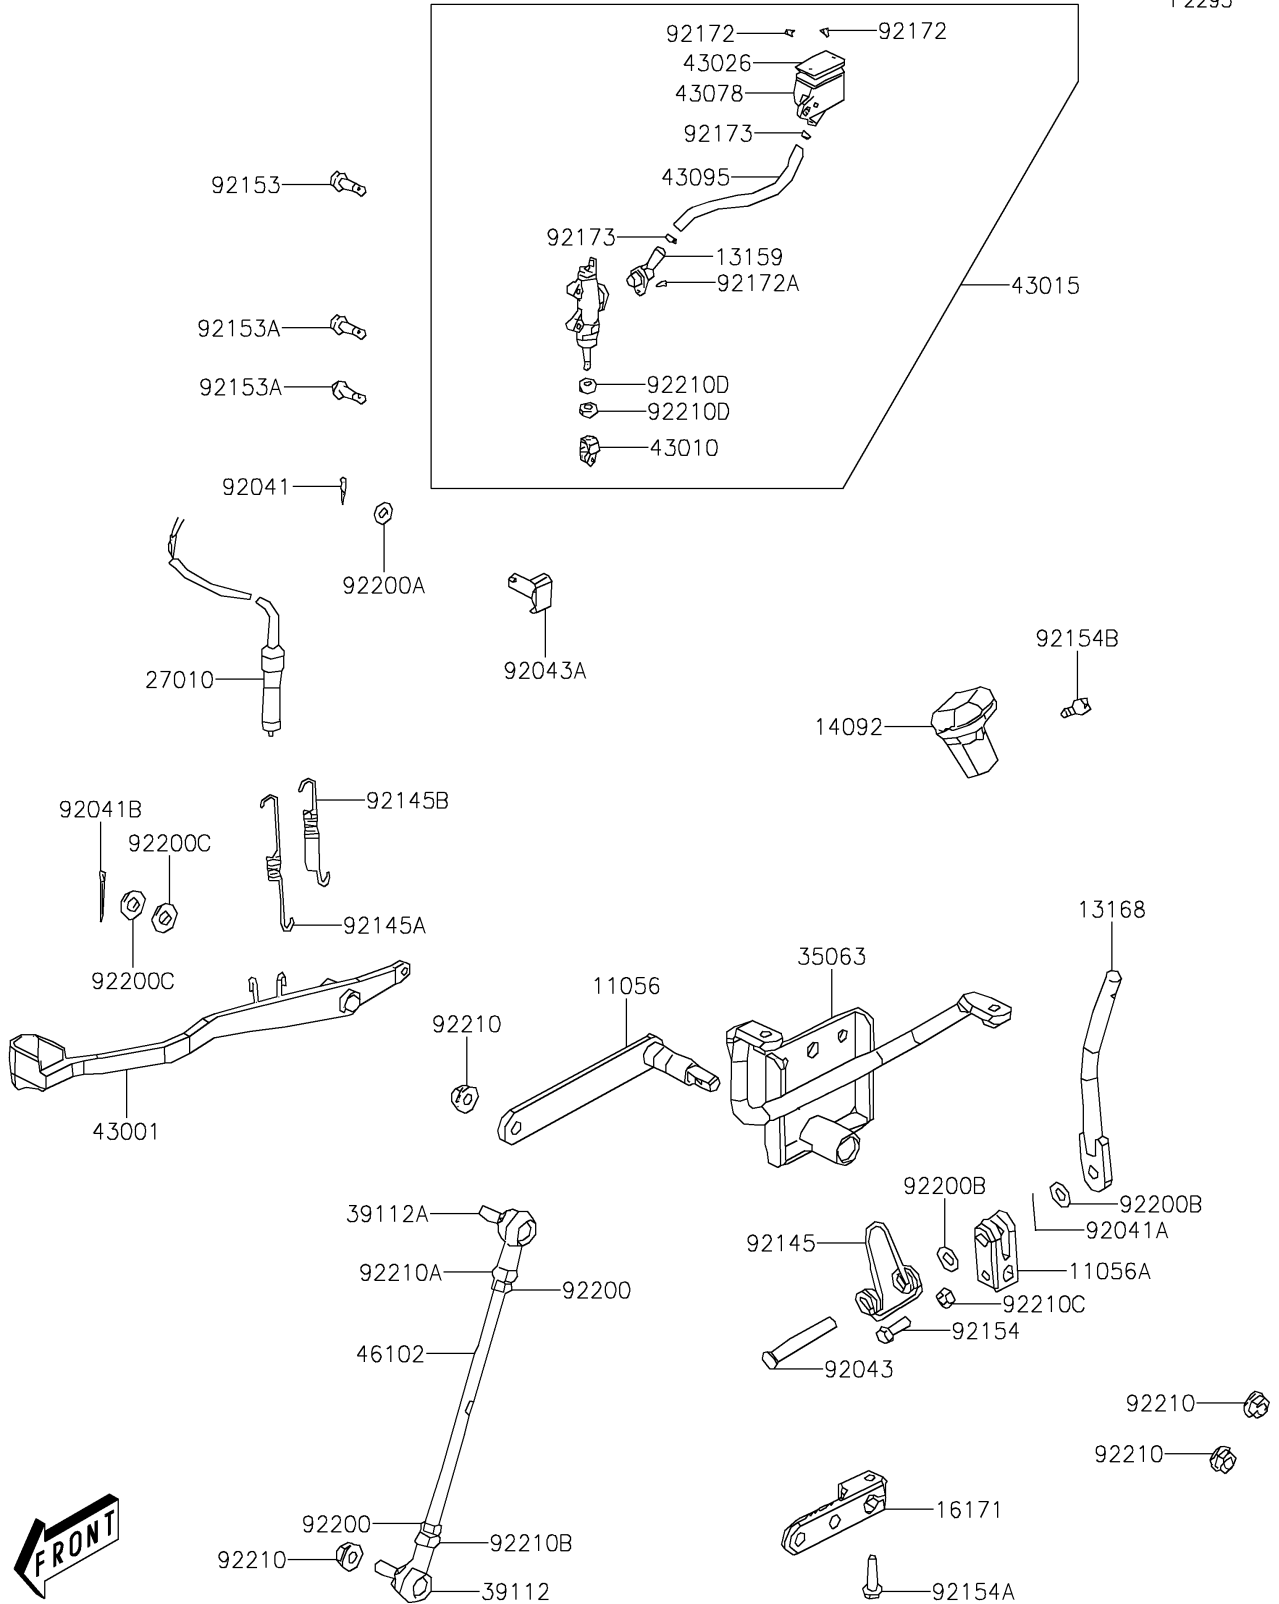

2025 BRUTE FORCE® 300

PARTS DIAGRAM

Rear Master Cylinder

F2293

2025 BRUTE FORCE® 300

PARTS LIST

Rear Master Cylinder

ITEM NAME

PART NUMBER

QUANTITY
