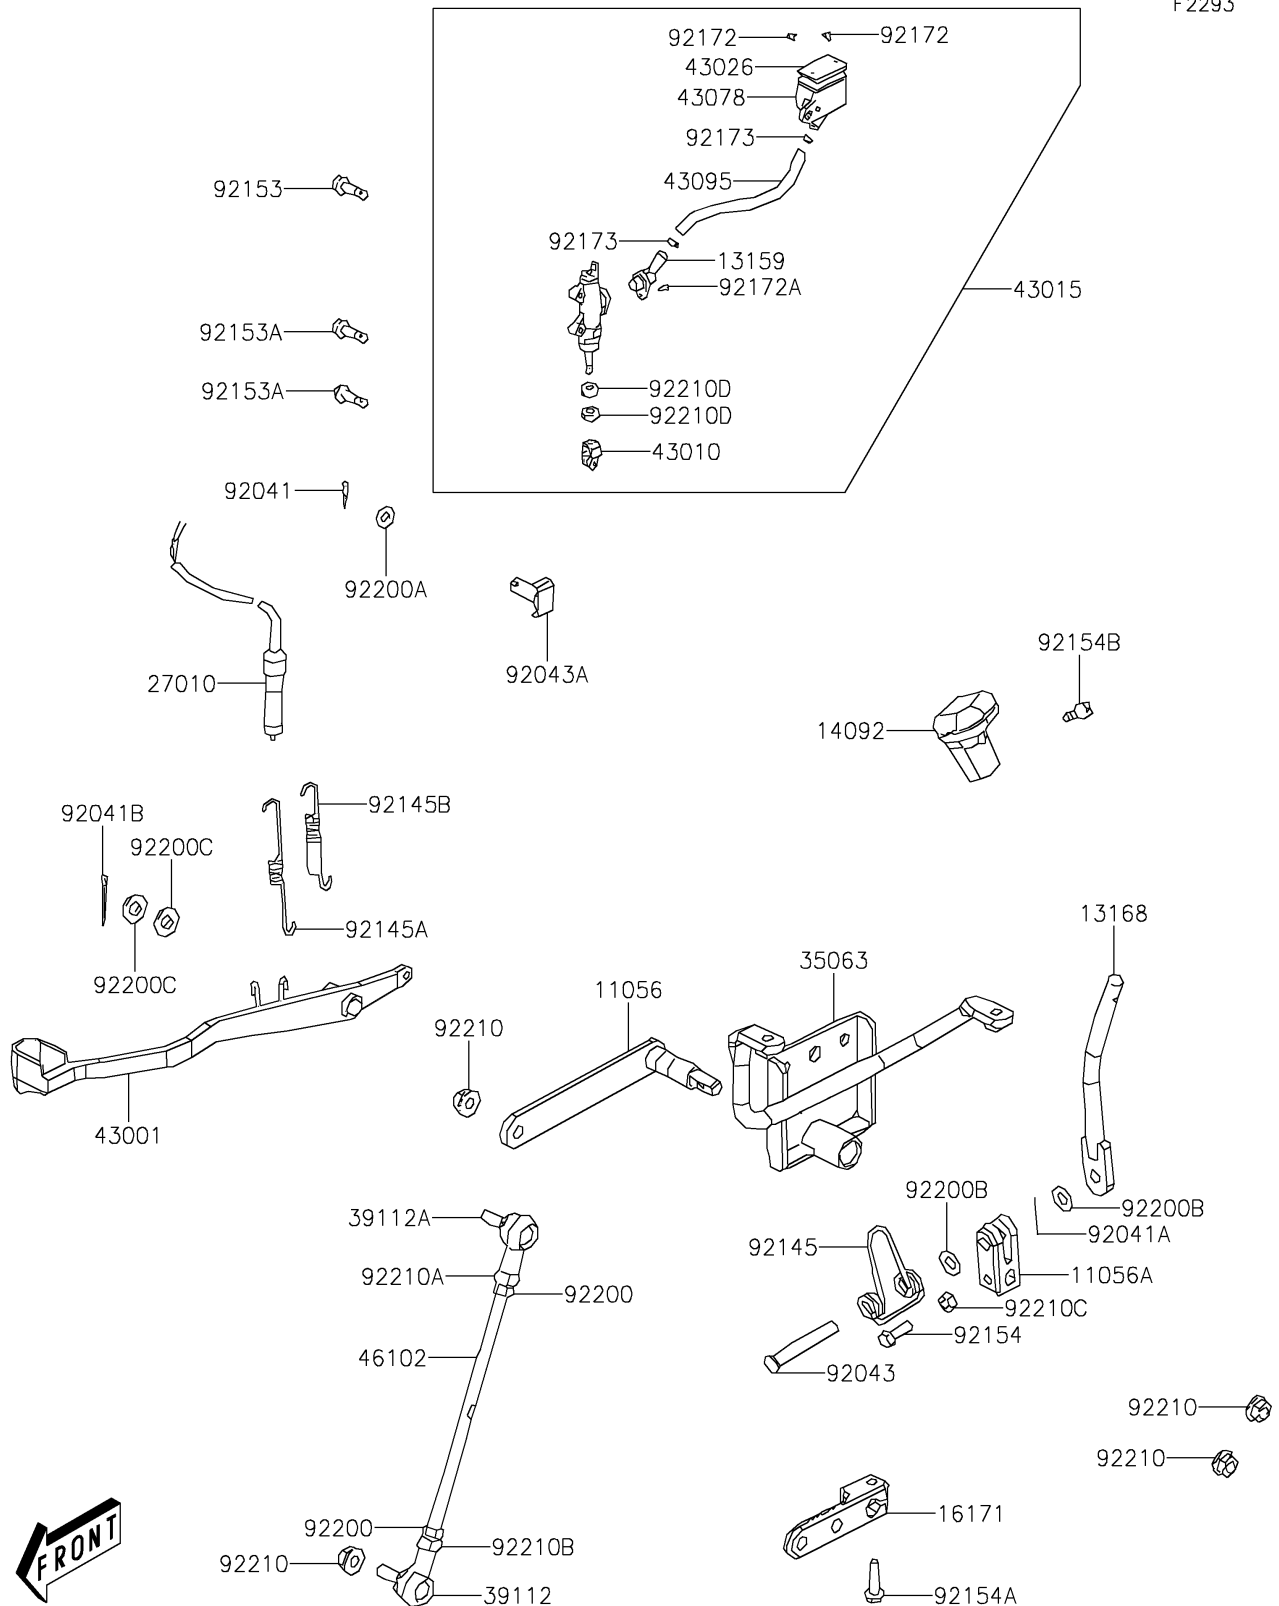

2022 BRUTE FORCE® 300

PARTS DIAGRAM

Rear Master Cylinder

F2293