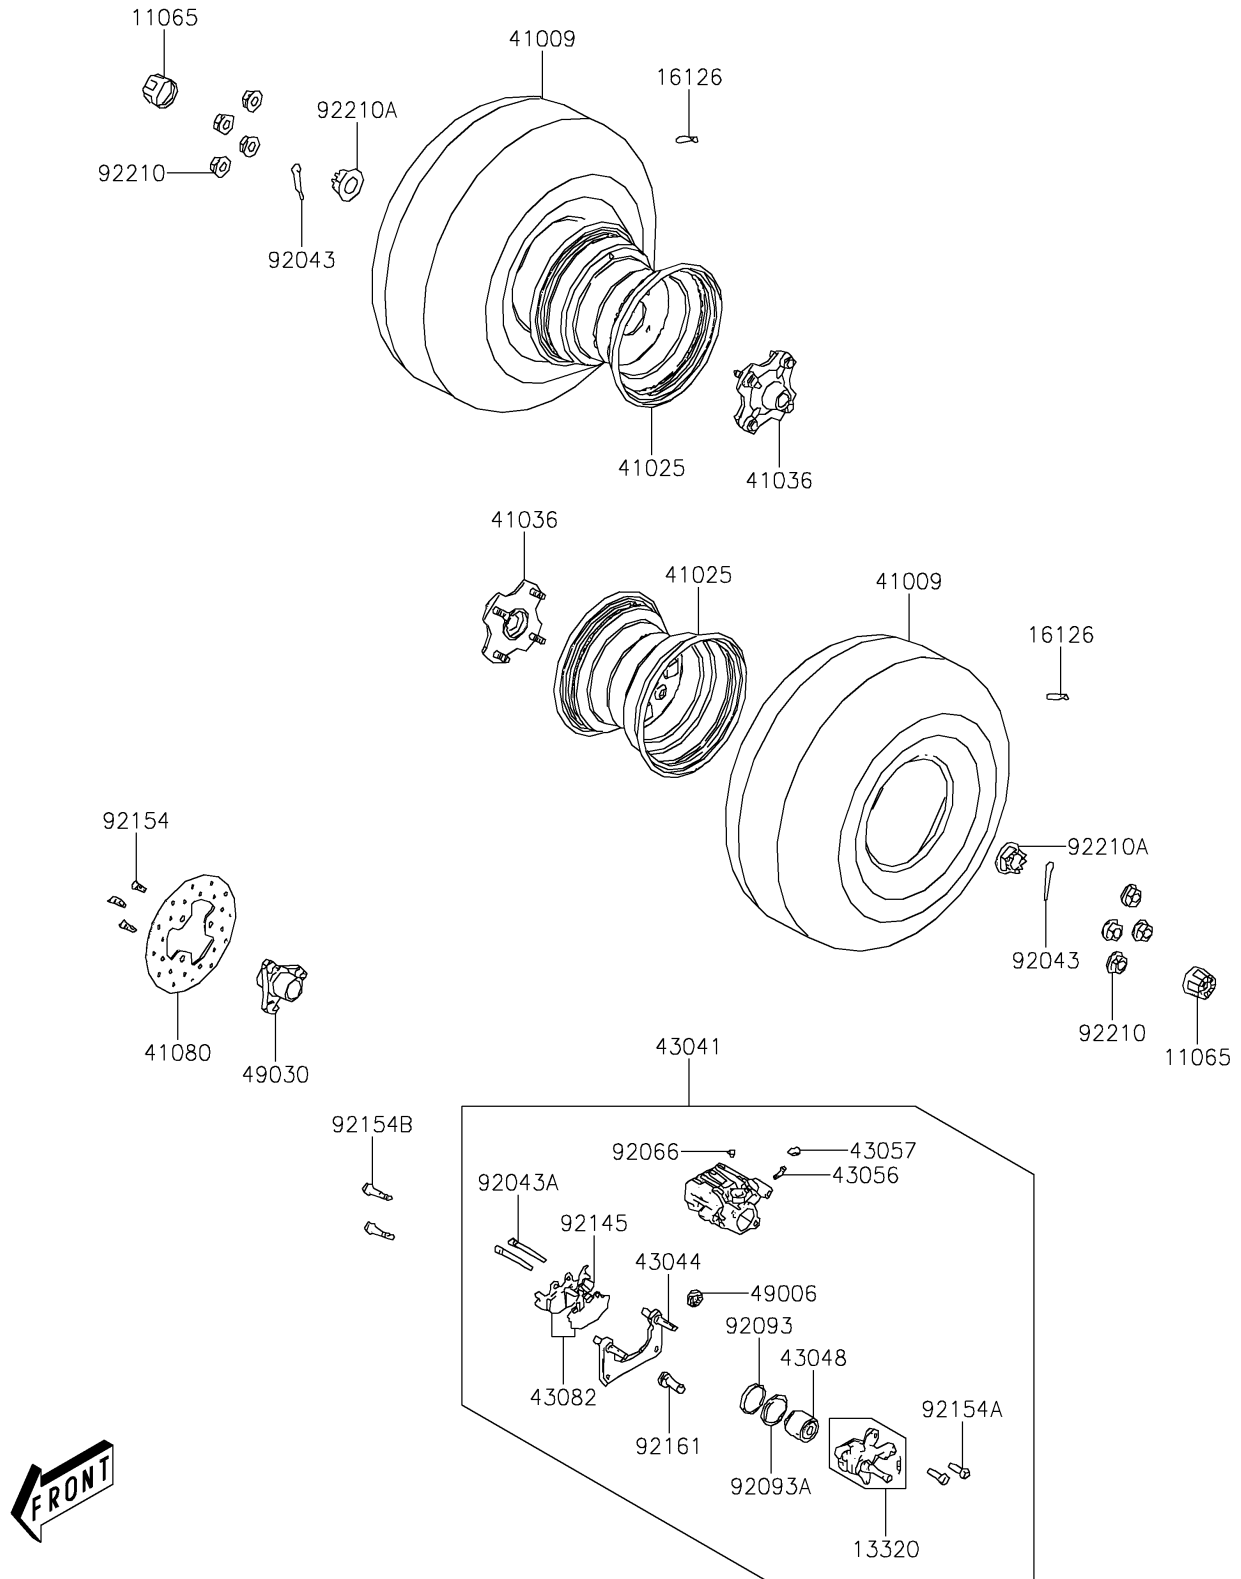

2025 BRUTE FORCE® 300

PARTS DIAGRAM

Rear Hub

F2240

2025 BRUTE FORCE® 300

PARTS LIST

Rear Hub

ITEM NAME

PART NUMBER

QUANTITY
