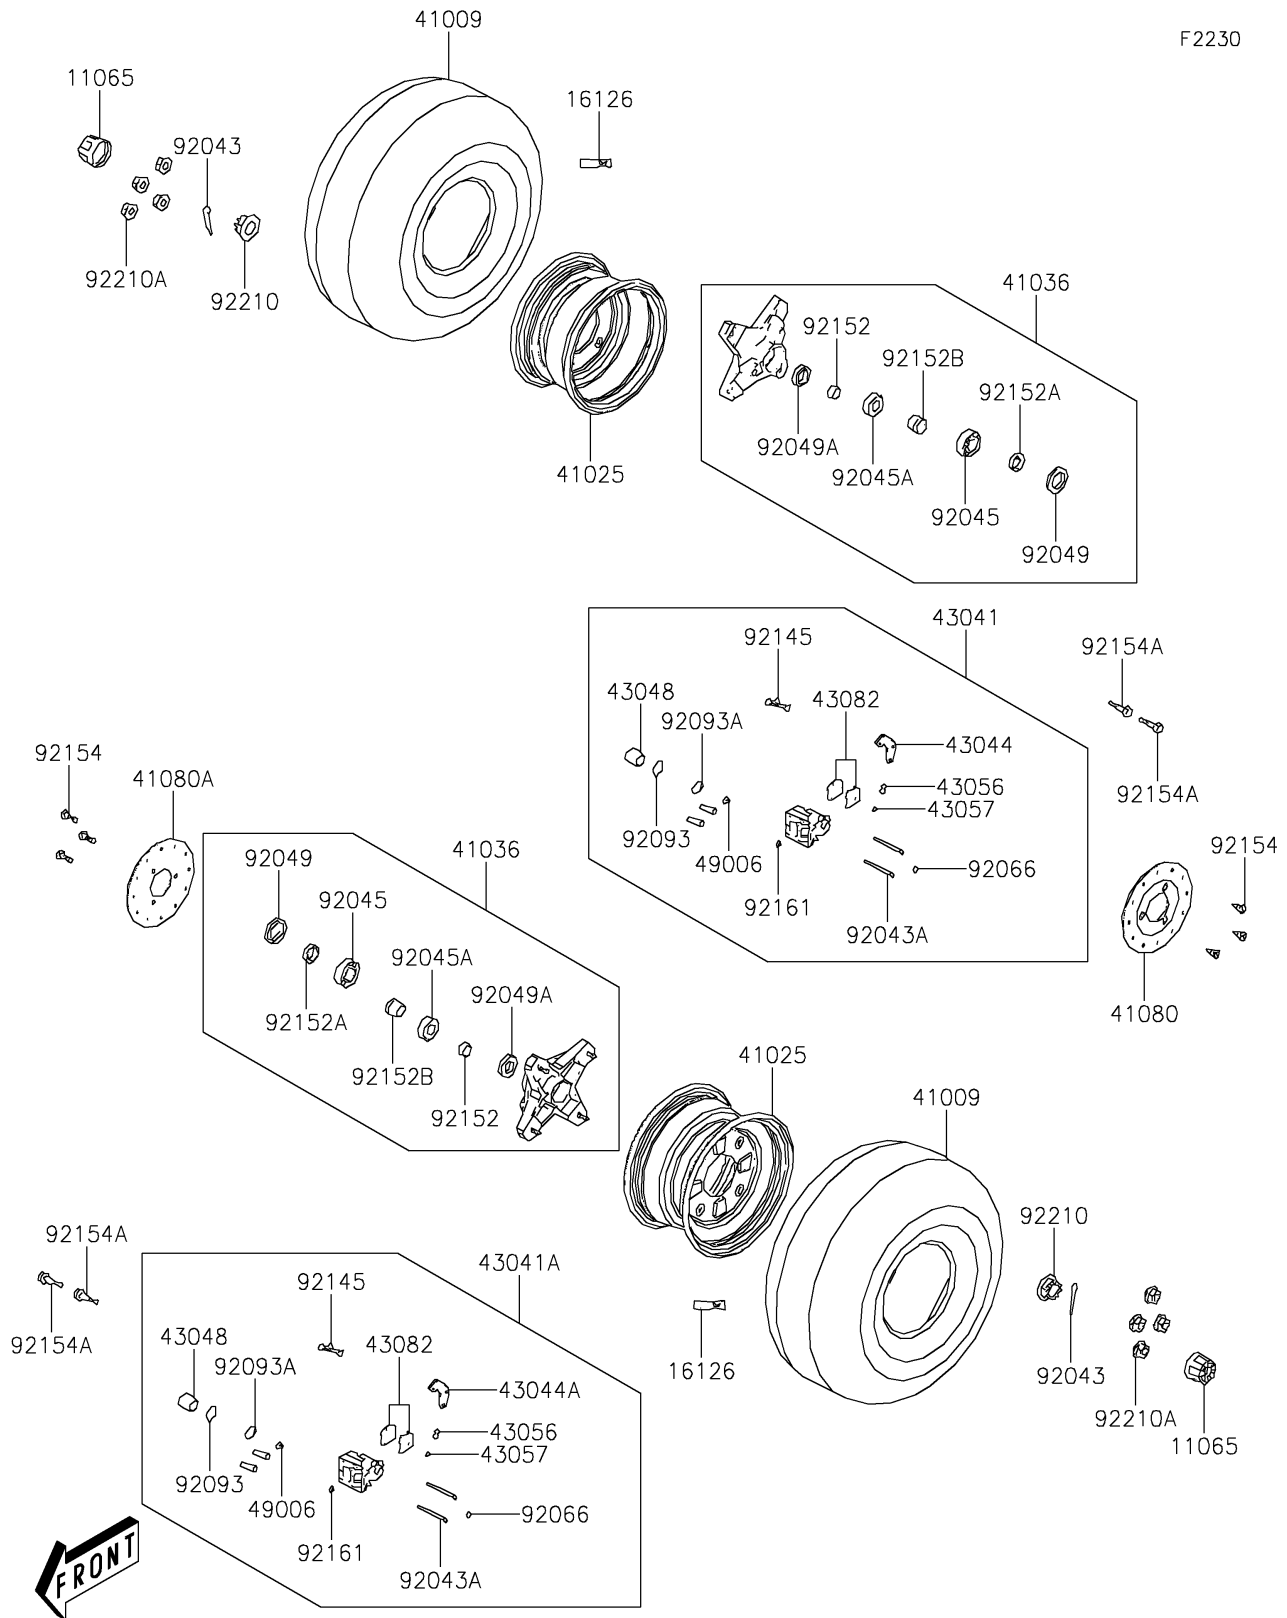

2022 BRUTE FORCE® 300

PARTS DIAGRAM

Front Hub

F2230

2022 BRUTE FORCE® 300

PARTS LIST

Front Hub

ITEM NAME	PART NUMBER	QUANTITY
CAP,WHEEL (Ref # 11065)	11065-Y015	2
VALVE,RIM (Ref # 16126)	16126-Y001	2
TIRE,FR (Ref # 41009)	41009-Y004	2
RIM,FR,BLACK (Ref # 41025)	41025-Y004-935	2
HUB-ASSY,FR (Ref # 41036)	41036-Y004	2
DISC,FR,RH (Ref # 41080)	41080-Y002	1
DISC,FR,LH (Ref # 41080A)	41080-Y003	1
CALIPER-ASSY,FR,RH (Ref # 43041)	43041-Y002	1
CALIPER-ASSY,FR,LH (Ref # 43041A)	43041-Y003	1
HOLDER-COMP-CALIPER,FR (Ref # 43044)	43044-Y001	1
HOLDER-COMP-CALIPER,FR,LH (Ref # 43044A)	43044-Y005	1
PISTON-CALIPER (Ref # 43048)	43048-Y002	2
BREATHER-BRAKE (Ref # 43056)	43056-Y001	2
CAP-BREATHER (Ref # 43057)	43057-Y001	2
PAD-ASSY-BRAKE (Ref # 43082)	43082-Y003	2
BOOT,CALIPER (Ref # 49006)	49006-Y005	2
PIN,3X25 (Ref # 92043)	92043-Y011	2
PIN,HANGER (Ref # 92043A)	92043-Y019	4
BEARING-BALL,6004 (Ref # 92045)	92045-Y024	2
BEARING-BALL,6202 (Ref # 92045A)	92045-Y025	2
SEAL-OIL,28X42X7 (Ref # 92049)	92049-Y016	2
SEAL-OIL,20X35X7 (Ref # 92049A)	92049-Y017	2
PLUG (Ref # 92066)	92066-Y001	2
SEAL,DUST (Ref # 92093)	92093-Y005	2
SEAL,PISTON (Ref # 92093A)	92093-Y006	2
SPRING,PAD (Ref # 92145)	92145-Y035	2
COLLAR (Ref # 92152)	92152-Y020	2
COLLAR (Ref # 92152A)	92152-Y021	2
COLLAR (Ref # 92152B)	92152-Y022	2

2022 BRUTE FORCE® 300

PARTS LIST

Front Hub

ITEM NAME	PART NUMBER	QUANTITY
BOLT,8X24 (Ref # 92154)	92154-Y025	6
BOLT,FLANGE,8X20 (Ref # 92154A)	92154-Y053	4
DAMPER (Ref # 92161)	92161-Y012	2
NUT,14MM (Ref # 92210)	92210-Y025	2
NUT,10MM (Ref # 92210A)	92210-Y044	8