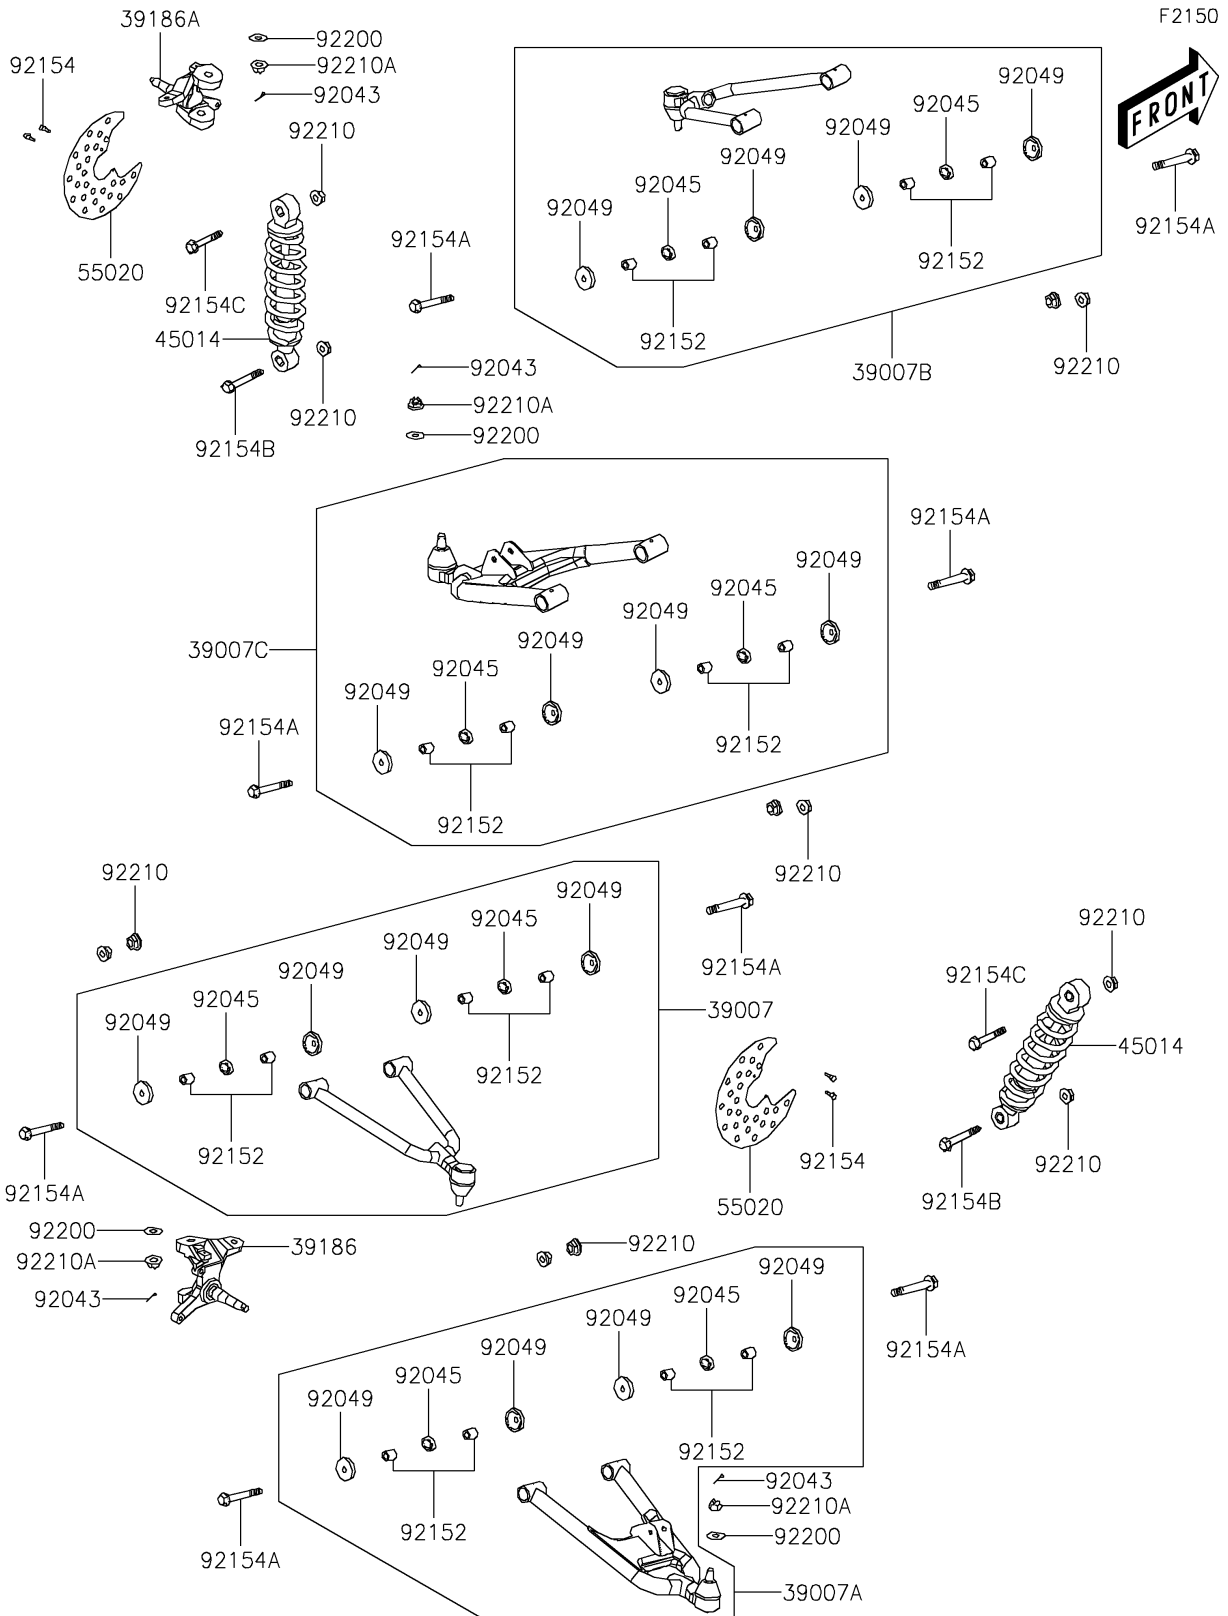

2022 BRUTE FORCE® 300

PARTS DIAGRAM

Suspension

2022 BRUTE FORCE® 300

PARTS LIST

Suspension

ITEM NAME	PART NUMBER	QUANTITY
ARM-SUSP,FR,UPP,RH,BLACK (Ref # 39007)	39007-Y003-945	1
ARM-SUSP,FR,LWR,RH,BLACK (Ref # 39007A)	39007-Y004-945	1
ARM-SUSP,FR,UPP,LH,BLACK (Ref # 39007B)	39007-Y005-945	1
ARM-SUSP,FR,LWR,LH,BLACK (Ref # 39007C)	39007-Y006-945	1
KNUCKLE,RH (Ref # 39186)	39186-Y003	1
KNUCKLE,LH (Ref # 39186A)	39186-Y004	1
SHOCKABSORBER,FR,BLACK (Ref # 45014)	45014-Y004-935	2
GUARD,BRAKE DISK (Ref # 55020)	55020-Y007	2
PIN,3X25 (Ref # 92043)	92043-Y009	4
BEARING-BALL,6000 (Ref # 92045)	92045-Y026	8
SEAL-OIL,SEAL-OIL,18X26X4 (Ref # 92049)	92049-Y018	16
COLLAR (Ref # 92152)	92152-Y023	16
BOLT,FLANGE,6X10 (Ref # 92154)	92154-Y038	4
BOLT,FLANGE,10X57 (Ref # 92154A)	92154-Y039	8
BOLT,FLANGE,10X50 (Ref # 92154B)	92154-Y040	2
BOLT,FLANGE,10X40 (Ref # 92154C)	92154-Y041	2
WASHER,12X26X2.3 (Ref # 92200)	92200-Y046	4
NUT,10MM (Ref # 92210)	92210-Y009	12
NUT,12MM (Ref # 92210A)	92210-Y023	4