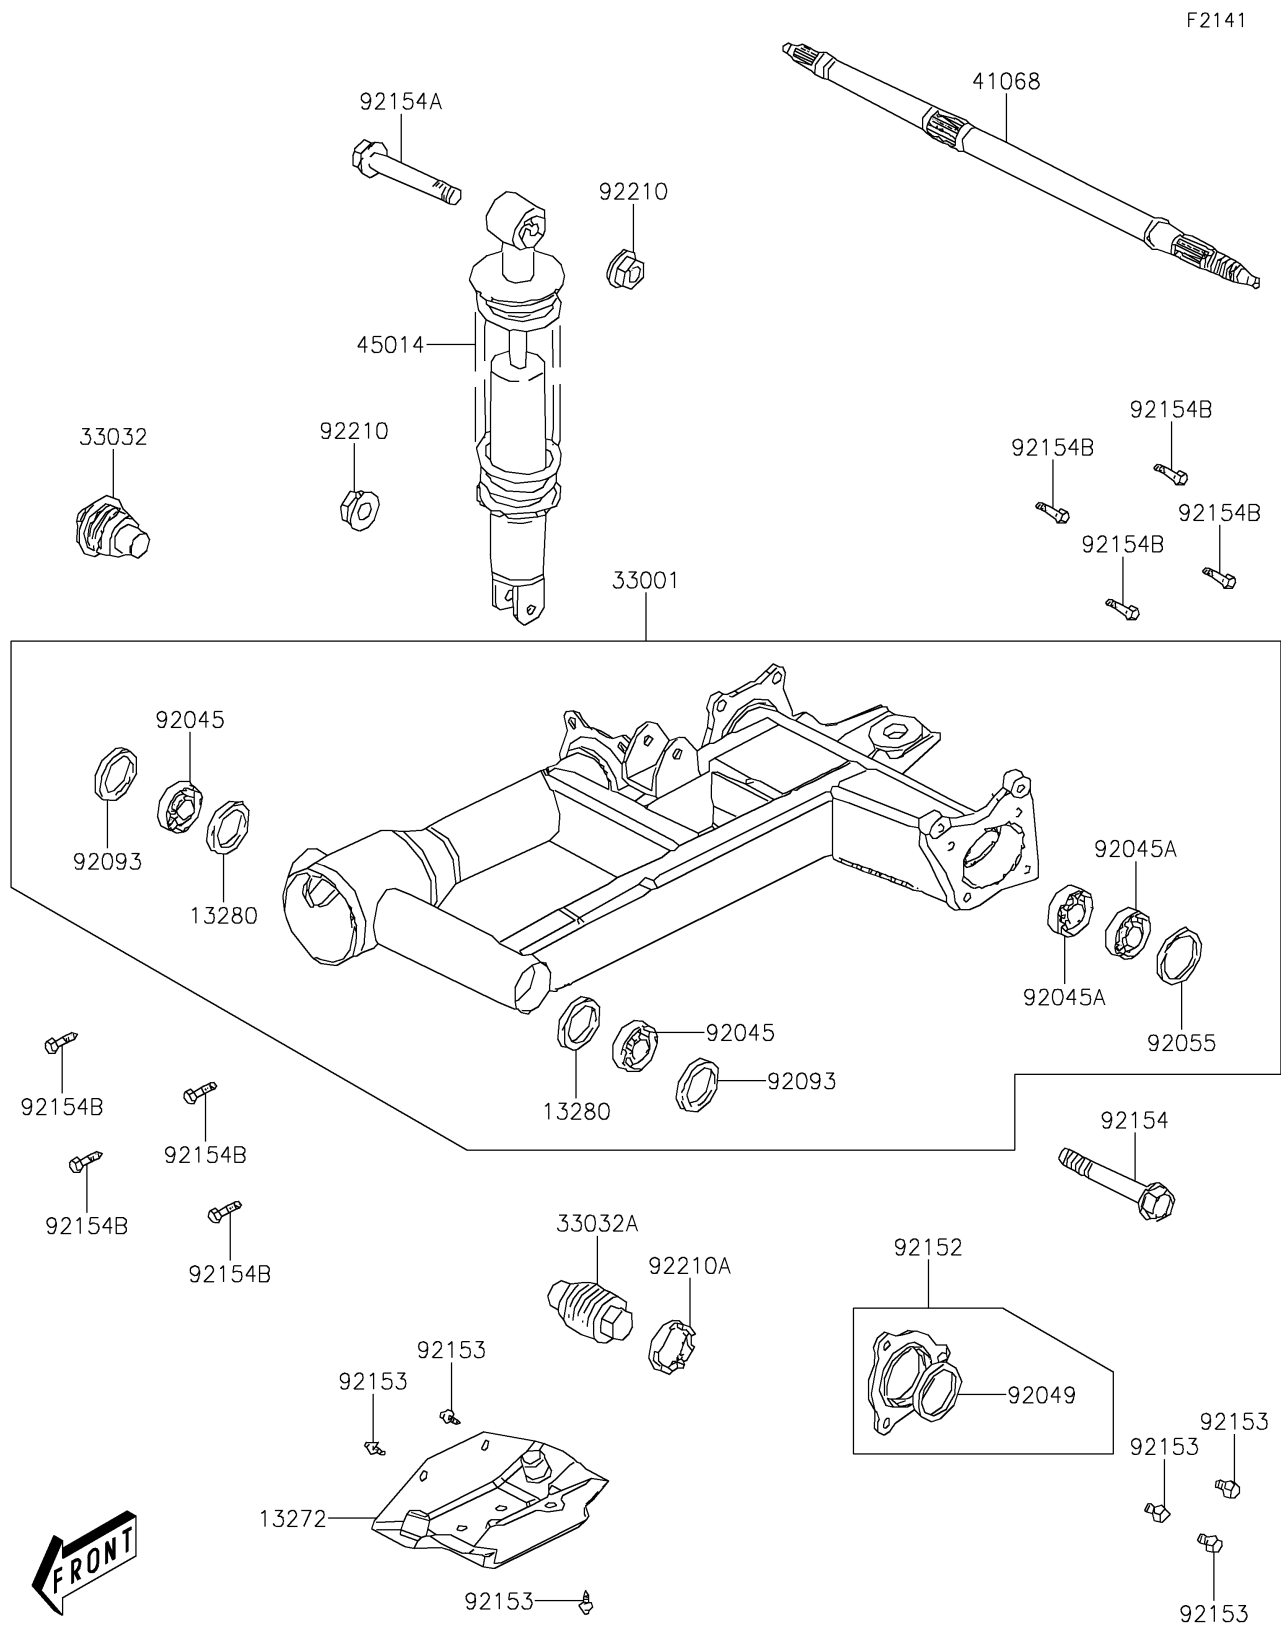

2022 BRUTE FORCE® 300

PARTS DIAGRAM

Swingarm

2022 BRUTE FORCE® 300

PARTS LIST

Swingarm

ITEM NAME	PART NUMBER	QUANTITY
PLATE (Ref # 13272)	13272-Y009	1
HOLDER (Ref # 13280)	13280-Y016	2
ARM-COMP-SWING (Ref # 33001)	33001-Y003	1
SHAFT-SWING ARM (Ref # 33032)	33032-Y001	1
SHAFT-SWING ARM (Ref # 33032A)	33032-Y002	1
AXLE,RR (Ref # 41068)	41068-Y002	1
SHOCKABSORBER,RR,BLACK (Ref # 45014)	45014-Y005-935	1
BEARING-BALL,30203 (Ref # 92045)	92045-Y027	2
BEARING-BALL,6006 (Ref # 92045A)	92045-Y028	2
SEAL-OIL,38.2X47X6 (Ref # 92049)	92049-Y019	1
RING-O,58.4X3 (Ref # 92055)	92055-Y030	1
SEAL,DUST,26X40X5 (Ref # 92093)	92093-Y014	2
COLLAR (Ref # 92152)	92152-Y024	1
BOLT,FLANGE,8X12 (Ref # 92153)	92153-Y031	6
BOLT,FLANGE,10X53 (Ref # 92154)	92154-Y043	1
BOLT,FLANGE,10X57 (Ref # 92154A)	92154-Y044	1
BOLT,FLANGE,10X25 (Ref # 92154B)	92154-Y139	8
NUT,10MM (Ref # 92210)	92210-Y009	2
NUT,LOCK (Ref # 92210A)	92210-Y051	1