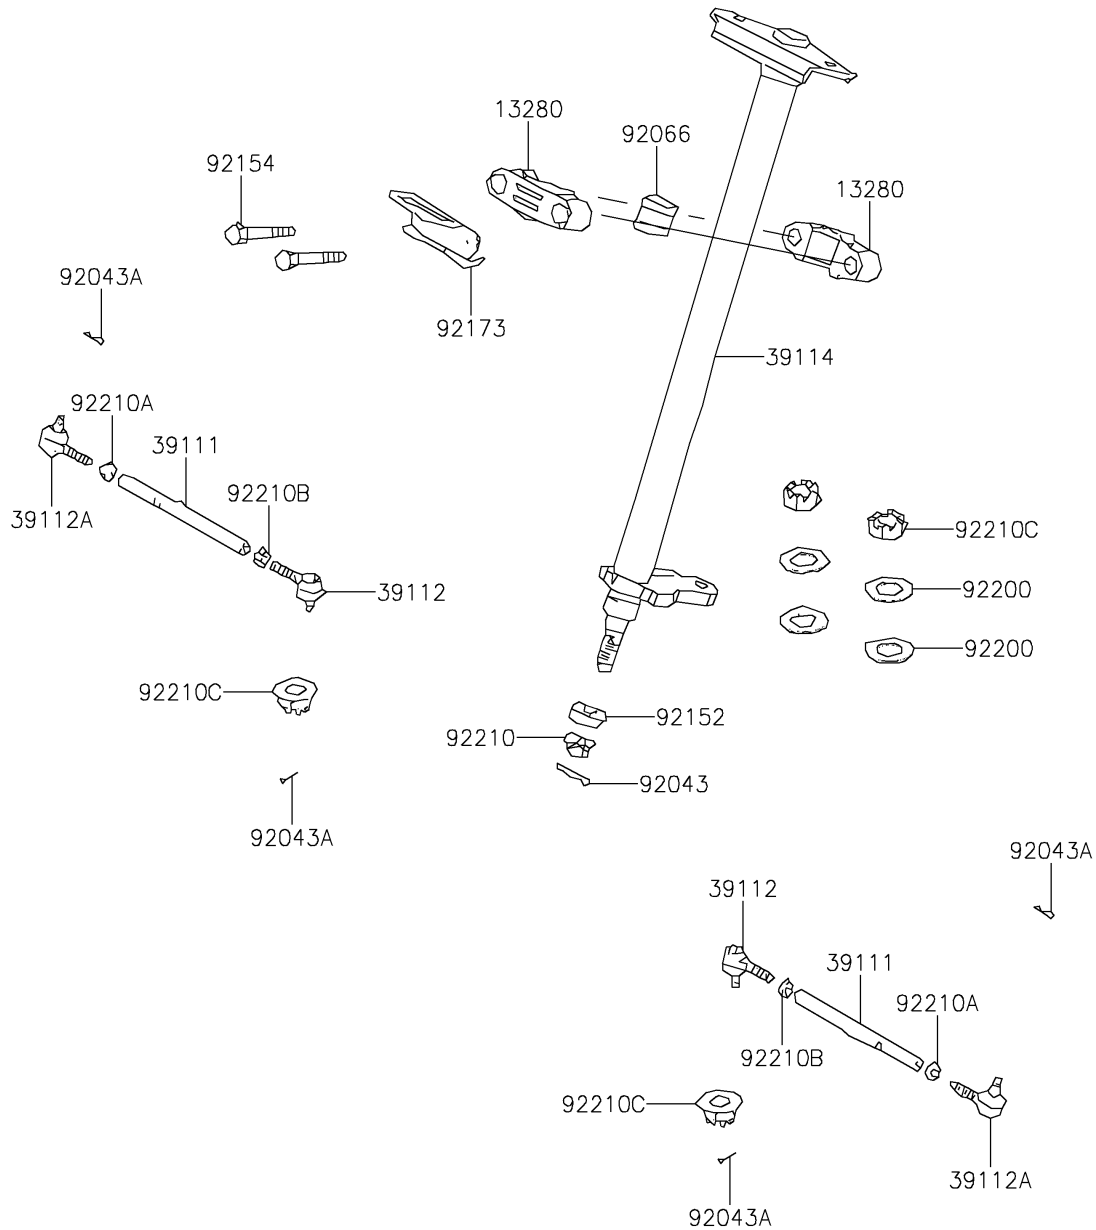

2022 BRUTE FORCE® 300

PARTS DIAGRAM

Steering Shaft

F2121

2022 BRUTE FORCE® 300

PARTS LIST

Steering Shaft

ITEM NAME	PART NUMBER	QUANTITY
HOLDER,STEERING (Ref # 13280)	13280-Y015	2
ROD-TIE (Ref # 39111)	39111-Y002	2
RODEND-TIE (Ref # 39112)	39112-Y005	2
RODEND-TIE (Ref # 39112A)	39112-Y006	2
SHAFT-COMP-STRG (Ref # 39114)	39114-Y002	1
PIN,3X25 (Ref # 92043)	92043-Y009	1
PIN,2.5X25 (Ref # 92043A)	92043-Y018	4
PLUG (Ref # 92066)	92066-Y011	1
COLLAR (Ref # 92152)	92152-Y019	1
BOLT,FANGE,8X60 (Ref # 92154)	92154-Y024	2
CLAMP,STEERING HOLDER (Ref # 92173)	92173-Y012	1
WASHER,10MM (Ref # 92200)	92200-Y047	4
NUT,14MM (Ref # 92210)	92210-Y012	1
NUT,10MM (Ref # 92210A)	92210-Y021	2
NUT,10MM (Ref # 92210B)	92210-Y022	2
NUT (Ref # 92210C)	92210-Y043	4