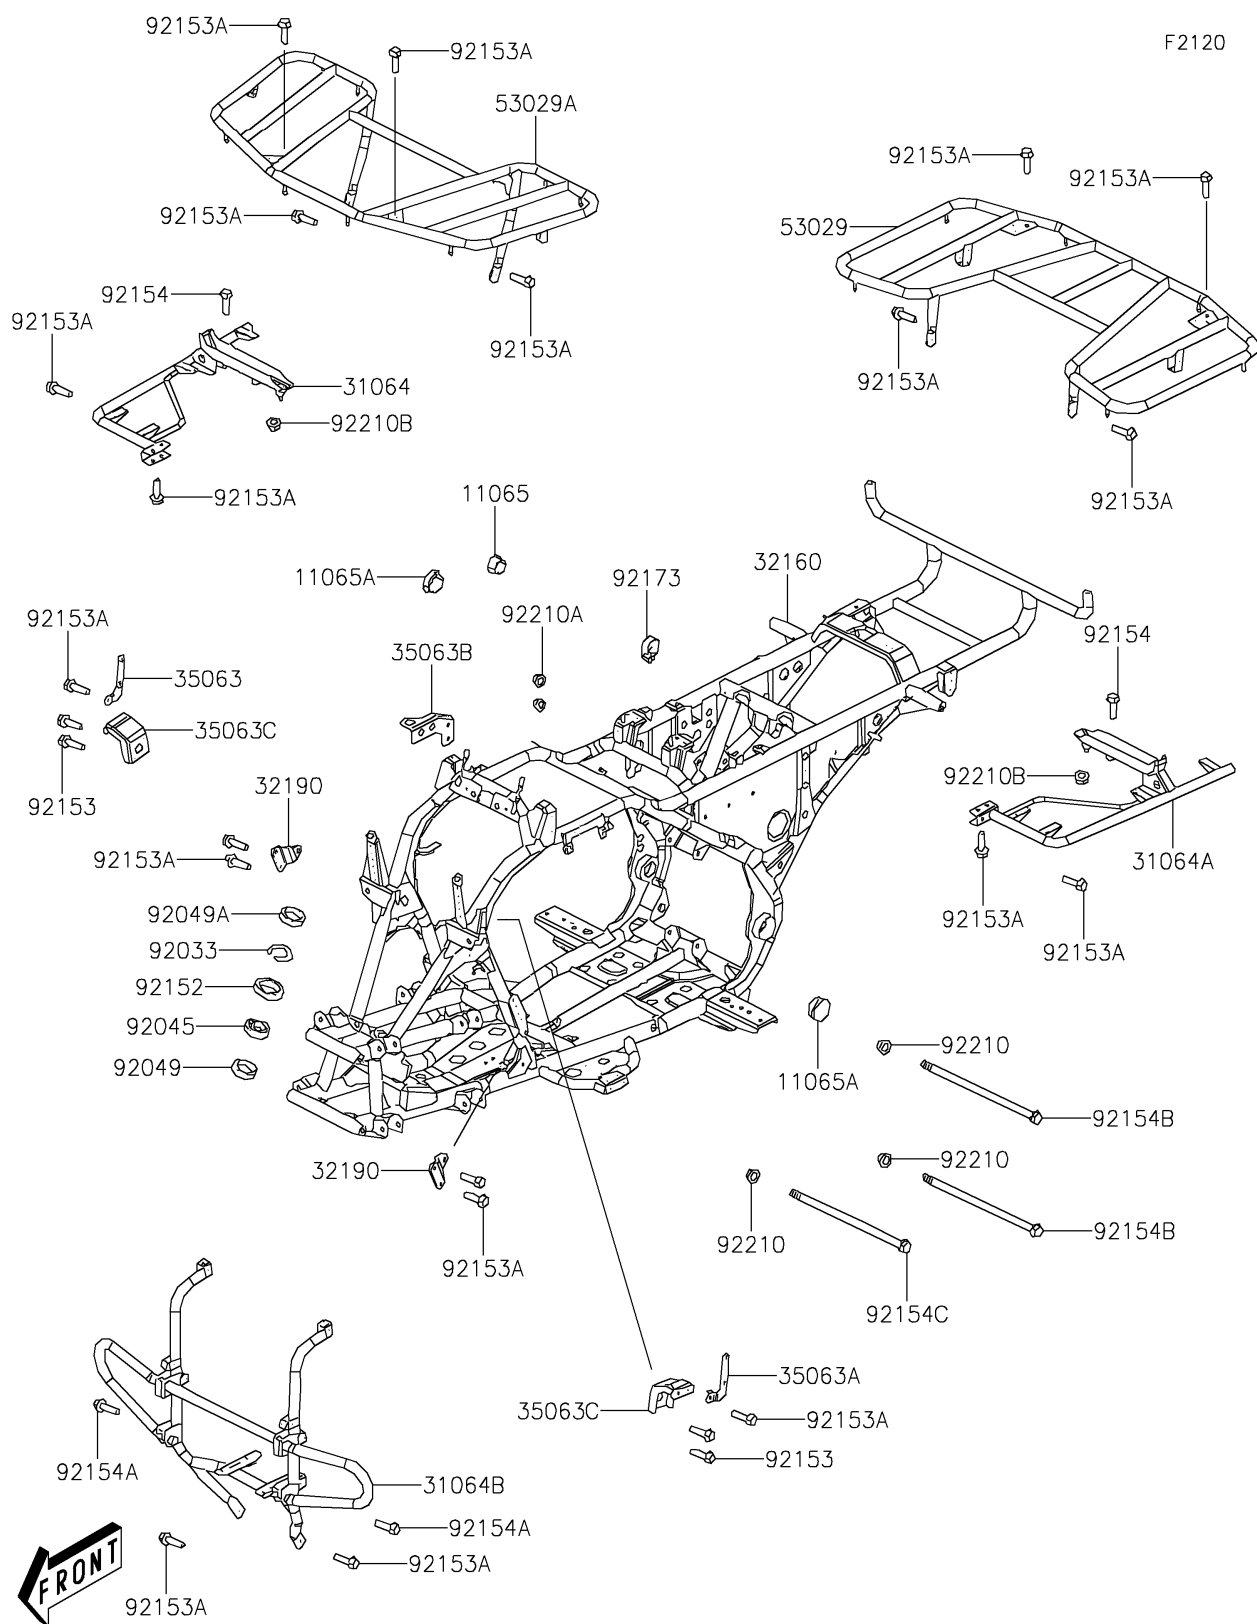

2022 BRUTE FORCE® 300

Kawasaki

Let the Good Times Roll®

PARTS DIAGRAM

Frame

2022 BRUTE FORCE® 300

PARTS LIST

Frame

ITEM NAME	PART NUMBER	QUANTITY
CAP,PIPE (Ref # 11065)	11065-Y019	1
CAP,PIPE (Ref # 11065A)	11065-Y020	2
PIPE-COMP,FLOOR PANEL,RH (Ref # 31064)	31064-Y005	1
PIPE-COMP,FLOOR PANEL,LH (Ref # 31064A)	31064-Y006	1
PIPE-COMP,FR BUMPER,BLACK (Ref # 31064B)	31064-Y007-945	1
FRAME-COMP,MAIN (Ref # 32160)	32160-Y003	1
BRACKET-ENGINE (Ref # 32190)	32190-Y003	2
STAY,SIDE COVER,RH (Ref # 35063)	35063-Y010	1
STAY,SIDE COVER,LH (Ref # 35063A)	35063-Y011	1
STAY,STOP SWICTH (Ref # 35063B)	35063-Y012	1
STAY,FR CARRIER (Ref # 35063C)	35063-Y013	2
CARRIER,RR,BLACK (Ref # 53029)	53029-Y003-945	1
CARRIER,FR,BLACK (Ref # 53029A)	53029-Y004-945	1
RING-SNAP (Ref # 92033)	92033-Y026	1
BEARING-BALL,6203 (Ref # 92045)	92045-Y030	1
SEAL-OIL,22X35X7 (Ref # 92049)	92049-Y005	1
SEAL-OIL,27X40X6 (Ref # 92049A)	92049-Y023	1
COLLAR (Ref # 92152)	92152-Y025	1
BOLT,FLANGE,6X12 (Ref # 92153)	92153-Y023	4
BOLT,FLANGE,8X16 (Ref # 92153A)	92153-Y032	20
BOLT,FLANGE,8X35 (Ref # 92154)	92154-Y021	2
BOLT,FLANGE,8X25 (Ref # 92154A)	92154-Y046	2
BOLT,FLANGE,10X85 (Ref # 92154B)	92154-Y047	2
BOLT,FLANGE,10X160 (Ref # 92154C)	92154-Y048	1
CLAMP,FUEL PIPE (Ref # 92173)	92173-Y027	1
NUT,10MM (Ref # 92210)	92210-Y009	3
NUT,6MM (Ref # 92210A)	92210-Y026	2
NUT,8MM (Ref # 92210B)	92210-Y028	2