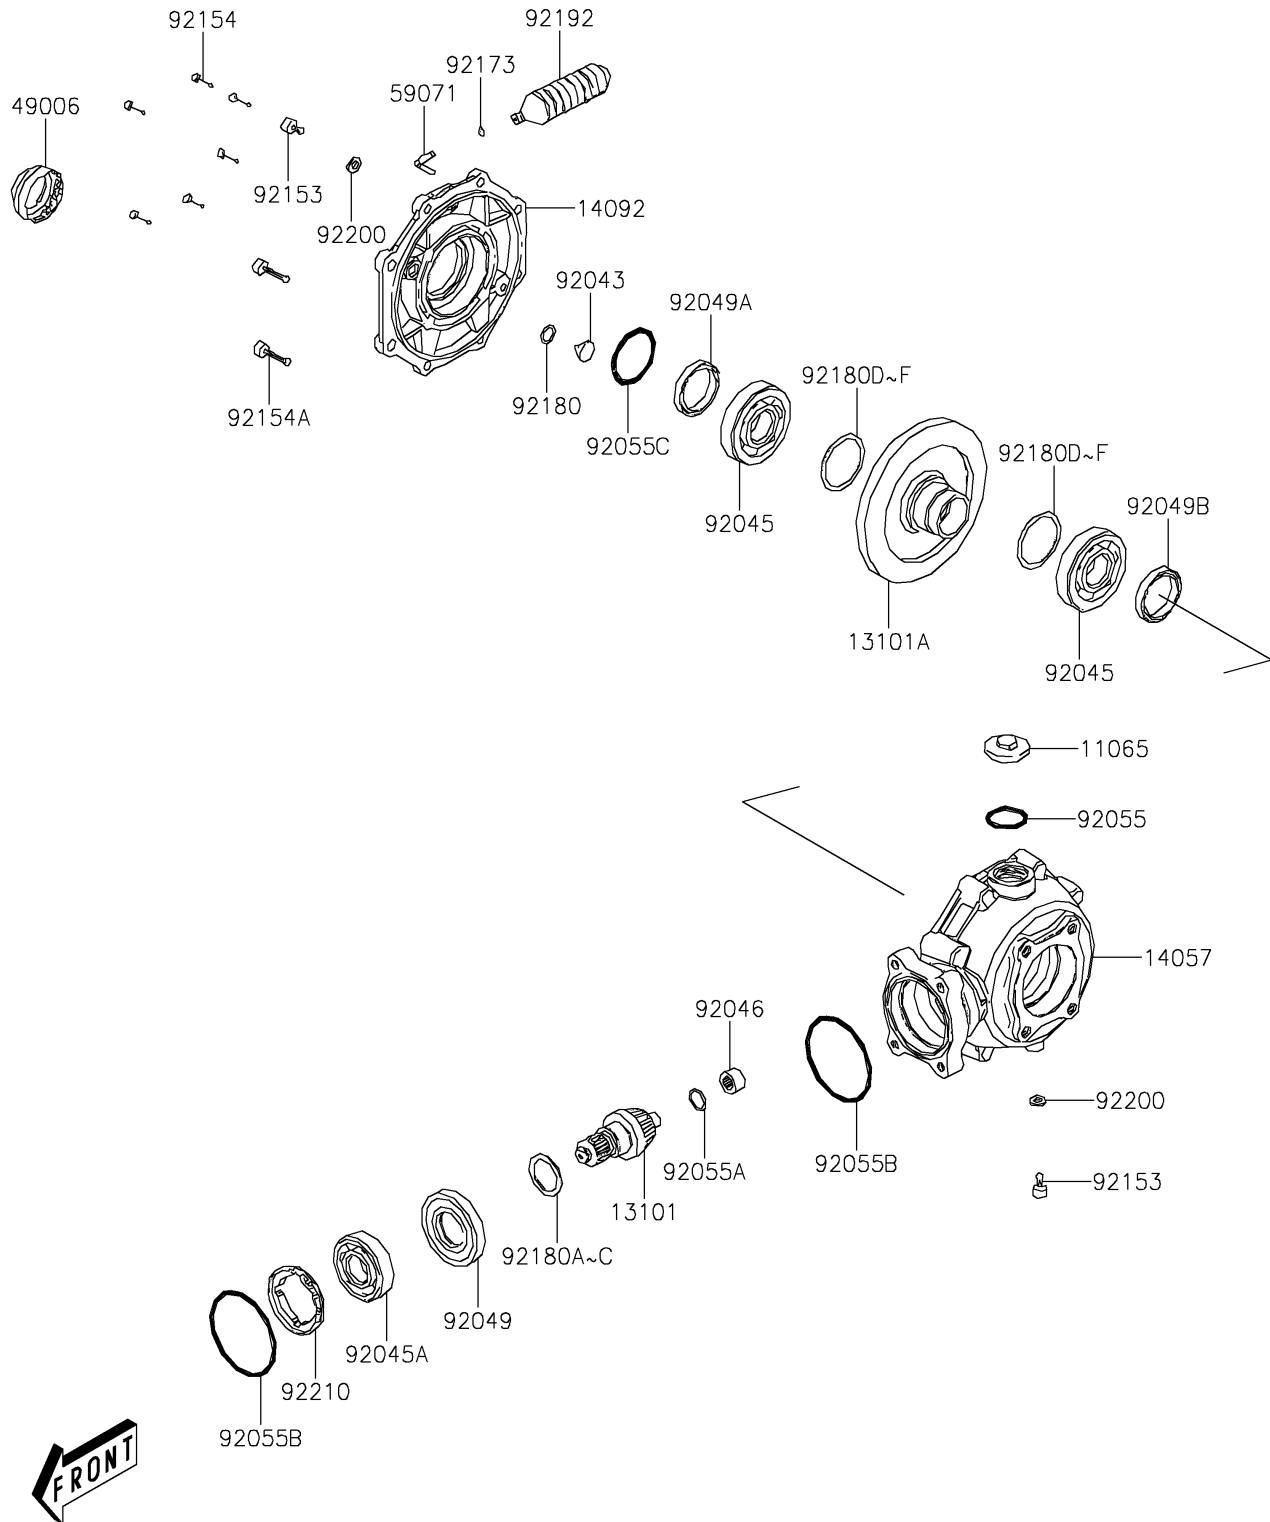

2025 BRUTE FORCE® 300

PARTS DIAGRAM

Drive Shaft/Final Gear

E3132

2025 BRUTE FORCE® 300

PARTS LIST

Drive Shaft/Final Gear

ITEM NAME

PART NUMBER

QUANTITY
