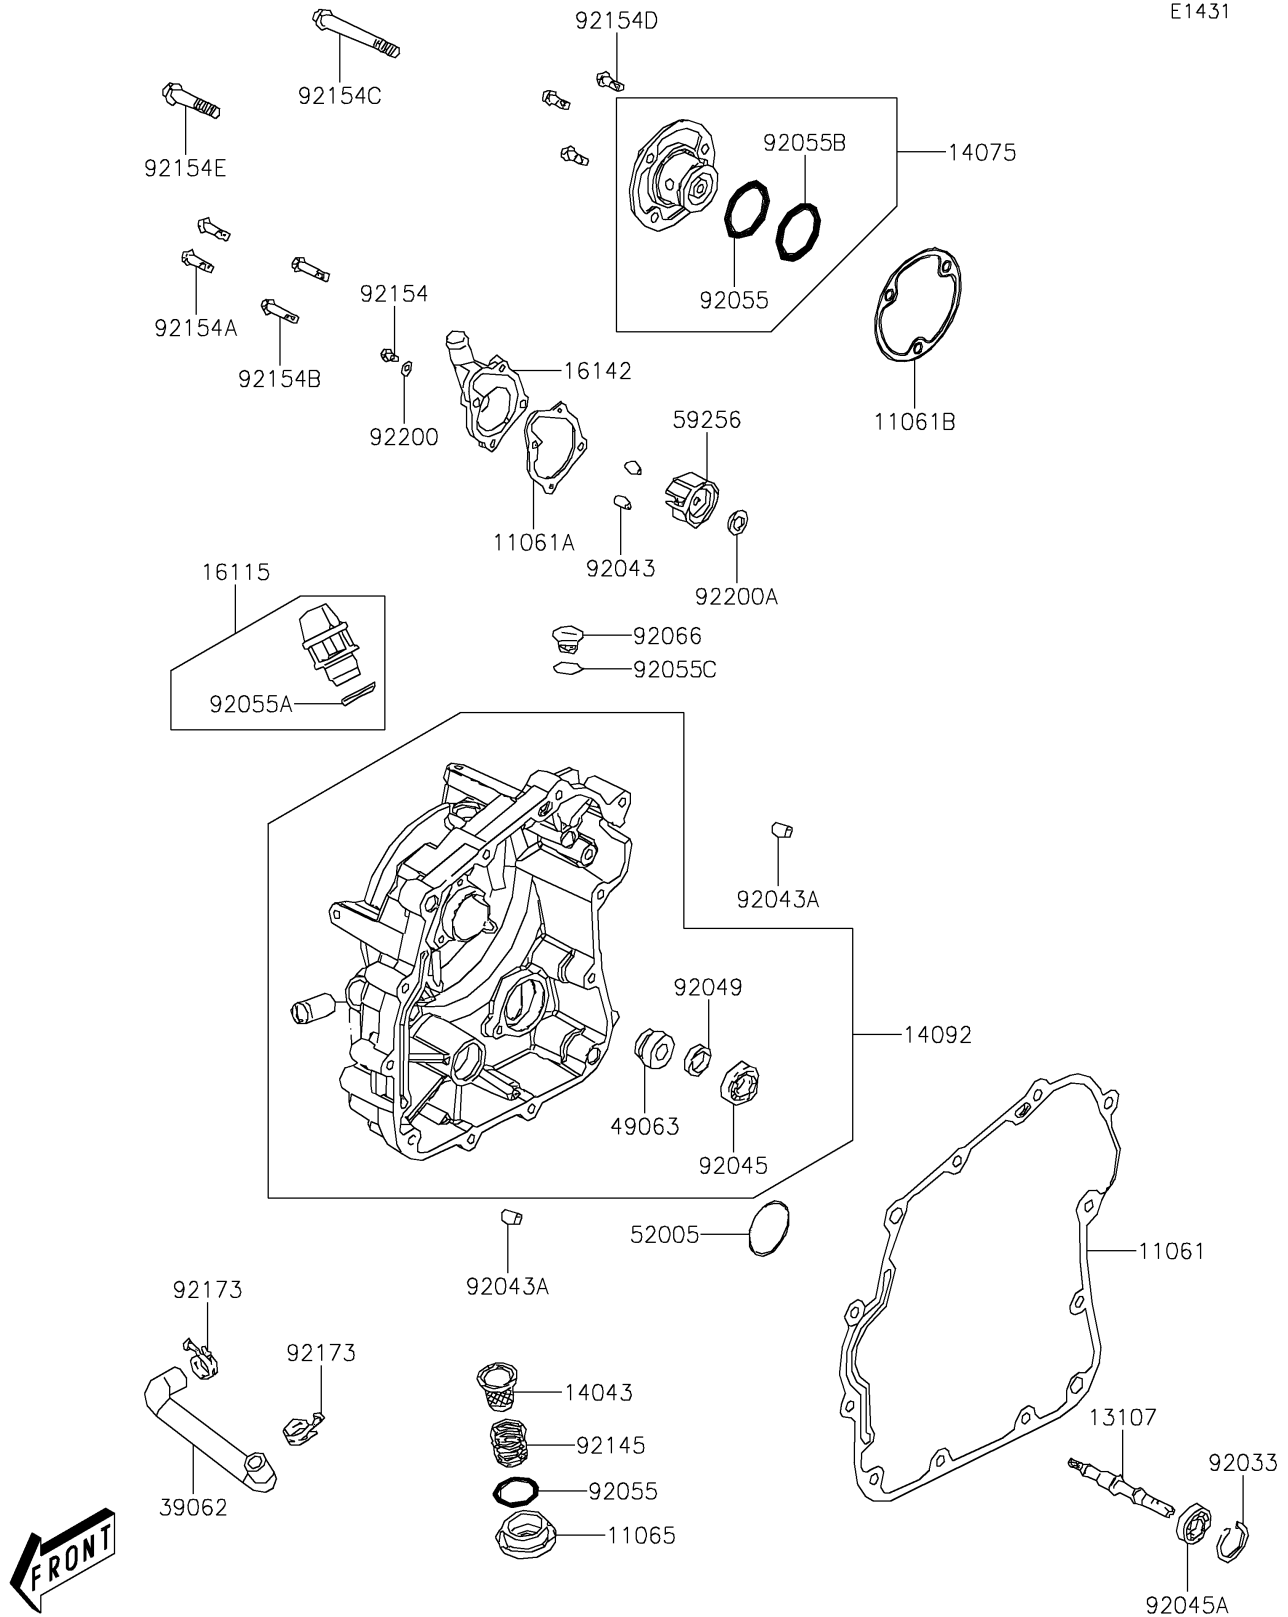

2022 BRUTE FORCE® 300

PARTS DIAGRAM

Engine Cover(s)

E1431

2022 BRUTE FORCE® 300

PARTS LIST

Engine Cover(s)

ITEM NAME	PART NUMBER	QUANTITY
GASKET,CRANK CASE COVER,RH (Ref # 11061)	11061-Y028	1
GASKET,WATER PUMP COVER (Ref # 11061A)	11061-Y029	1
GASKET,CRANK CASE COVER CAP (Ref # 11061B)	11061-Y035	1
CAP (Ref # 11065)	11065-Y006	1
SHAFT,WATER PUMP (Ref # 13107)	13107-Y006	1
FILTER,OIL (Ref # 14043)	14043-Y001	1
CAP-ASSY,CRANK CASE COVER,RH (Ref # 14075)	14075-Y001	1
COVER,CRANK CASE,RH (Ref # 14092)	14092-Y007	1
CAP-OIL FILLER (Ref # 16115)	16115-Y002	1
COVER-PUMP,WATER,BLACK (Ref # 16142)	16142-Y001-944	1
HOSE-COOLING (Ref # 39062)	39062-Y006	1
SEAL-MECHANICAL (Ref # 49063)	49063-Y002	1
GAUGE,OIL LEVEL (Ref # 52005)	52005-Y002	1
IMPELLER (Ref # 59256)	59256-Y001	1
RING-SNAP,26MM (Ref # 92033)	92033-Y015	1
PIN,8X14 (Ref # 92043)	92043-Y012	2
PIN,10X16 (Ref # 92043A)	92043-Y013	2
BEARING-BALL,6901 (Ref # 92045)	92045-Y017	1
BEARING-BALL,6000 (Ref # 92045A)	92045-Y018	1
SEAL-OIL,12X20X4 (Ref # 92049)	92049-Y011	1
RING-O,30.8MM (Ref # 92055)	92055-Y005	2
RING-O,18X3 (Ref # 92055A)	92055-Y011	1
RING-O,27.4X2.1 (Ref # 92055B)	92055-Y022	1
RING-O,13.8X2.5 (Ref # 92055C)	92055-Y023	1
PLUG,COVER (Ref # 92066)	92066-Y009	1
SPRING (Ref # 92145)	92145-Y005	1
BOLT,FLANGE,6X10 (Ref # 92154)	92154-Y013	1
BOLT,FLANGE,6X22 (Ref # 92154A)	92154-Y067	2
BOLT,FLANGE,6X28 (Ref # 92154B)	92154-Y068	2

2022 BRUTE FORCE® 300

PARTS LIST

Engine Cover(s)

ITEM NAME	PART NUMBER	QUANTITY
BOLT,6X125 (Ref # 92154C)	92154-Y121	8
BOLT,FLANGE,6X16 (Ref # 92154D)	92154-Y134	3
BOLT,FLANGE,6X45 (Ref # 92154E)	92154-Y135	4
CLAMP (Ref # 92173)	92173-Y005	2
WASHER,6MM (Ref # 92200)	92200-Y024	1
WASHER,7.2X13X1.2 (Ref # 92200A)	92200-Y025	1