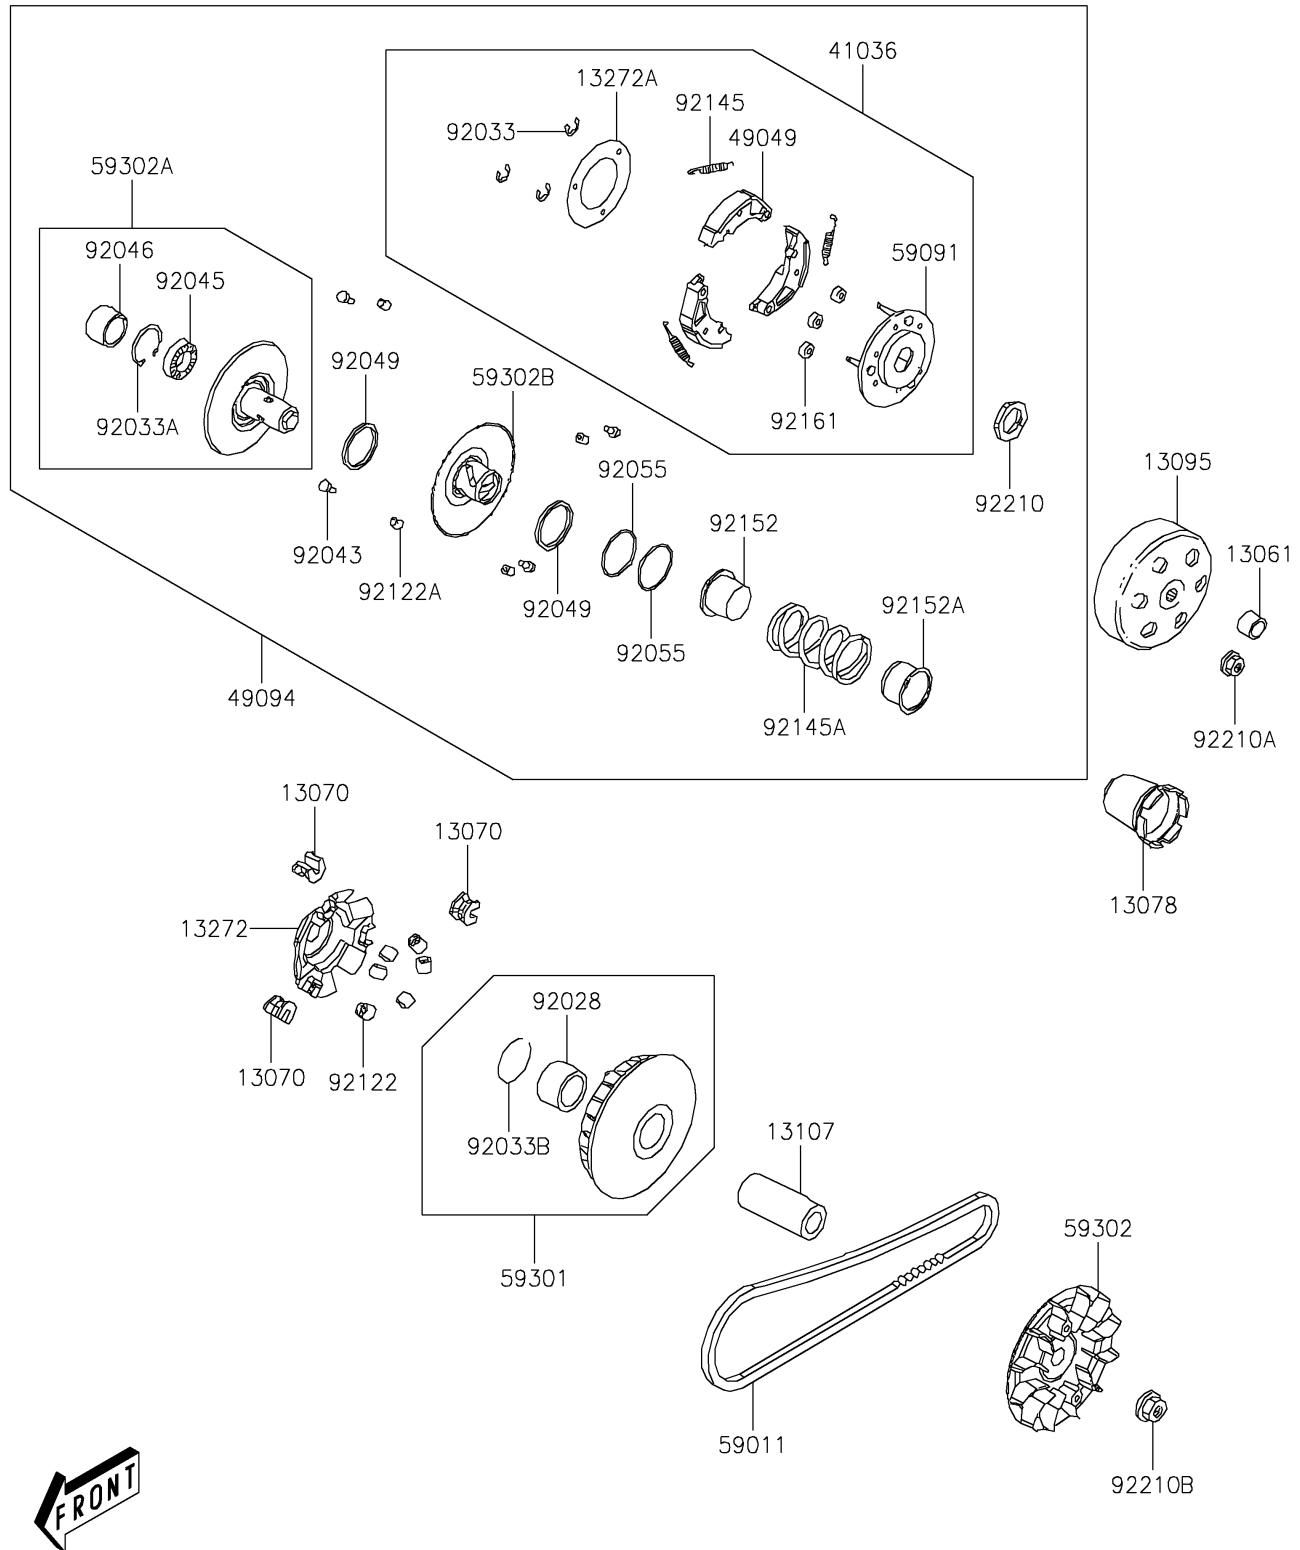

2022 BRUTE FORCE® 300

PARTS DIAGRAM

Belt Converter

E1390

2022 BRUTE FORCE® 300

PARTS LIST

Belt Converter

ITEM NAME	PART NUMBER	QUANTITY
BOSS,DRIVE SHAFT (Ref # 13061)	13061-Y002	1
GUIDE (Ref # 13070)	13070-Y001	3
RATCHET (Ref # 13078)	13078-Y005	1
HOUSING-COMP-CLUTCH (Ref # 13095)	13095-Y004	1
SHAFT,DRIVE (Ref # 13107)	13107-Y007	1
PLATE,RAMP (Ref # 13272)	13272-Y006	1
PLATE,CLUTCH SIDE (Ref # 13272A)	13272-Y007	1
HUB-ASSY (Ref # 41036)	41036-Y003	1
SHOE-CLUTCH (Ref # 49049)	49049-Y001	3
CONVERTER-ASSY-DRIVEN (Ref # 49094)	49094-Y003	1
BELT,DRIVE (Ref # 59011)	59011-Y003	1
PULLEY,DRIVEN (Ref # 59091)	59091-Y001	1
SHEAVE-MOVABLE (Ref # 59301)	59301-Y003	1
SHEAVE-COMP (Ref # 59302)	59302-Y007	1
SHEAVE-COMP,FIXED (Ref # 59302A)	59302-Y008	1
SHEAVE-COMP,MOVABLE (Ref # 59302B)	59302-Y009	1
BUSHING,27X33X37 (Ref # 92028)	92028-Y001	1
RING-SNAP,7MM (Ref # 92033)	92033-Y016	3
RING-SNAP (Ref # 92033A)	92033-Y017	1
RING-SNAP,33MM (Ref # 92033B)	92033-Y018	1
PIN,GUIDE (Ref # 92043)	92043-Y016	4
BEARING-BALL,6902U (Ref # 92045)	92045-Y019	1
BEARING-NEEDLE,22X29X18 (Ref # 92046)	92046-Y005	1
SEAL-OIL (Ref # 92049)	92049-Y012	2
RING-O (Ref # 92055)	92055-Y024	2
ROLLER,WEIGHT (Ref # 92122)	92122-Y007	6
ROLLER,GUIDE (Ref # 92122A)	92122-Y008	4
SPRING,CLUTCH (Ref # 92145)	92145-Y026	3
SPRING (Ref # 92145A)	92145-Y027	1

2022 BRUTE FORCE® 300

PARTS LIST

Belt Converter

ITEM NAME	PART NUMBER	QUANTITY
COLLAR,SEAL (Ref # 92152)	92152-Y016	1
COLLAR,SPRING (Ref # 92152A)	92152-Y017	1
DAMPER,CLUTCH (Ref # 92161)	92161-Y009	3
NUT,28MM (Ref # 92210)	92210-Y002	1
NUT,12MM (Ref # 92210A)	92210-Y037	1
NUT,FLANGE,14MM (Ref # 92210B)	92210-Y038	1