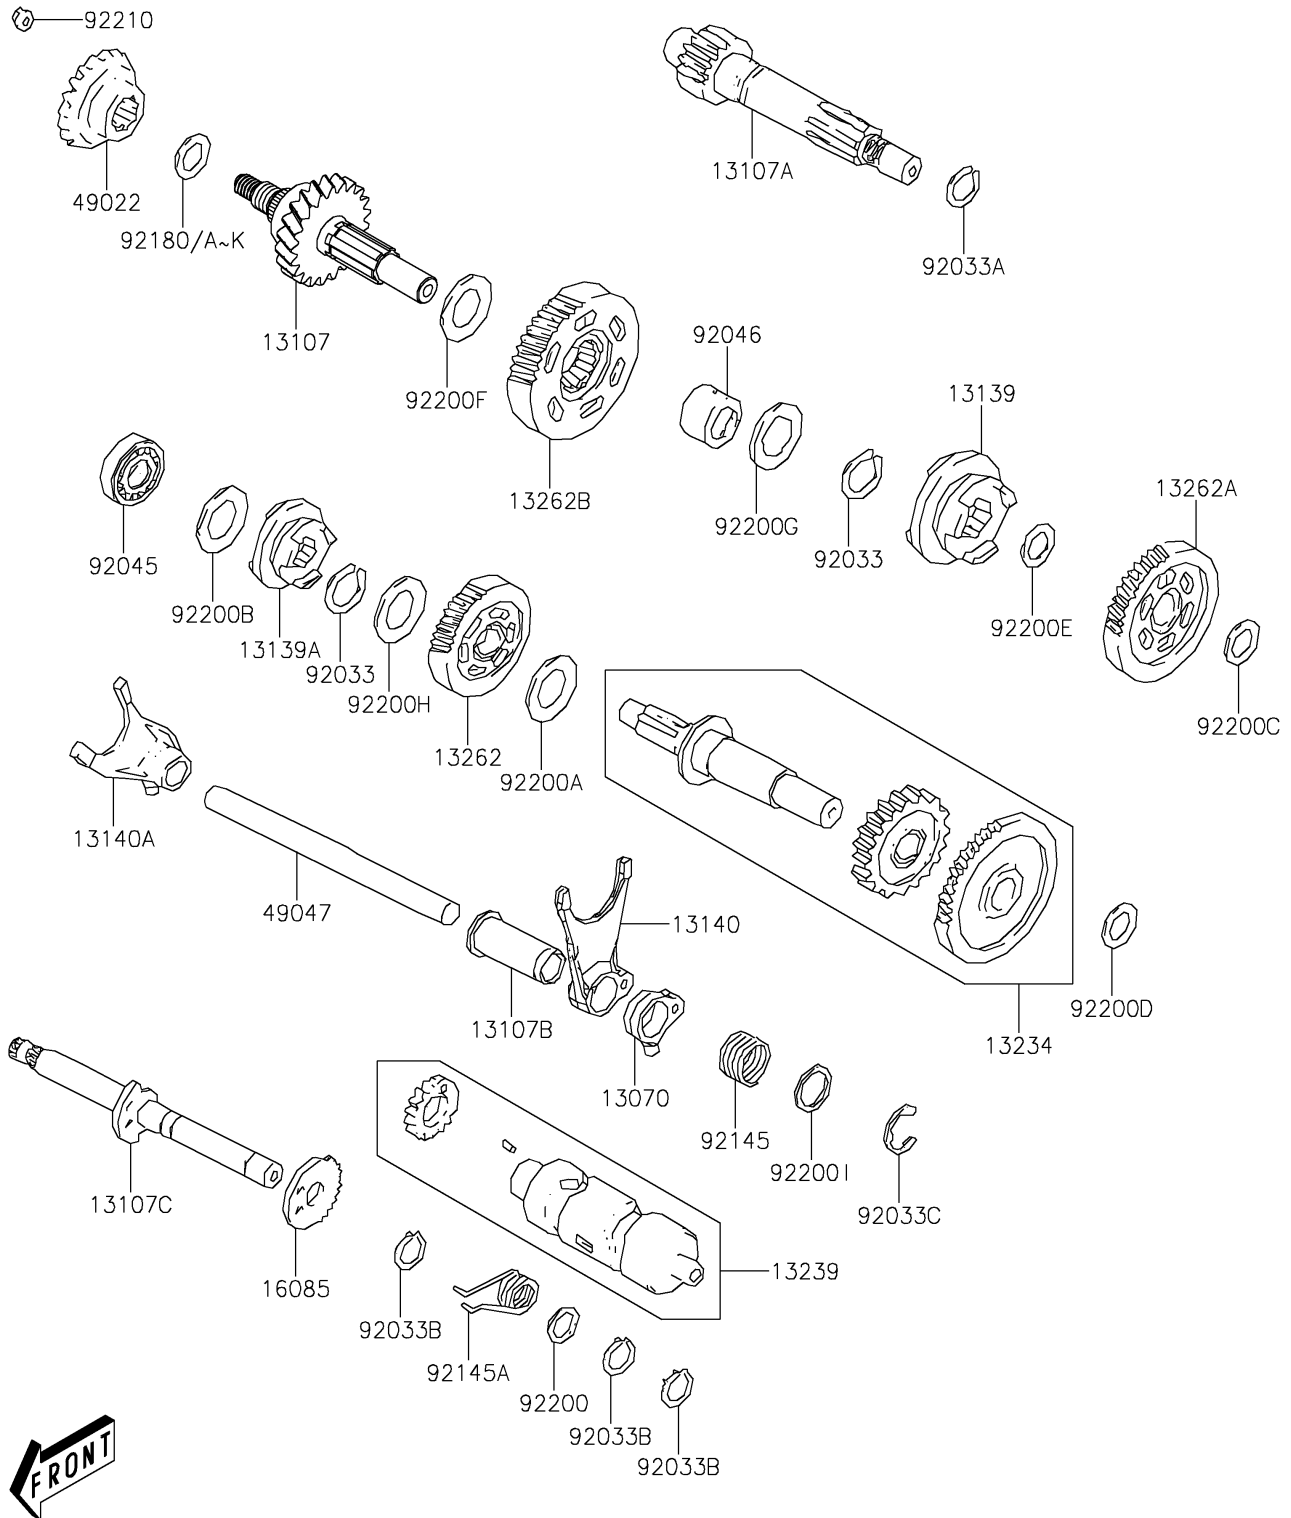

2022 BRUTE FORCE® 300

PARTS DIAGRAM

Transmission

E1361