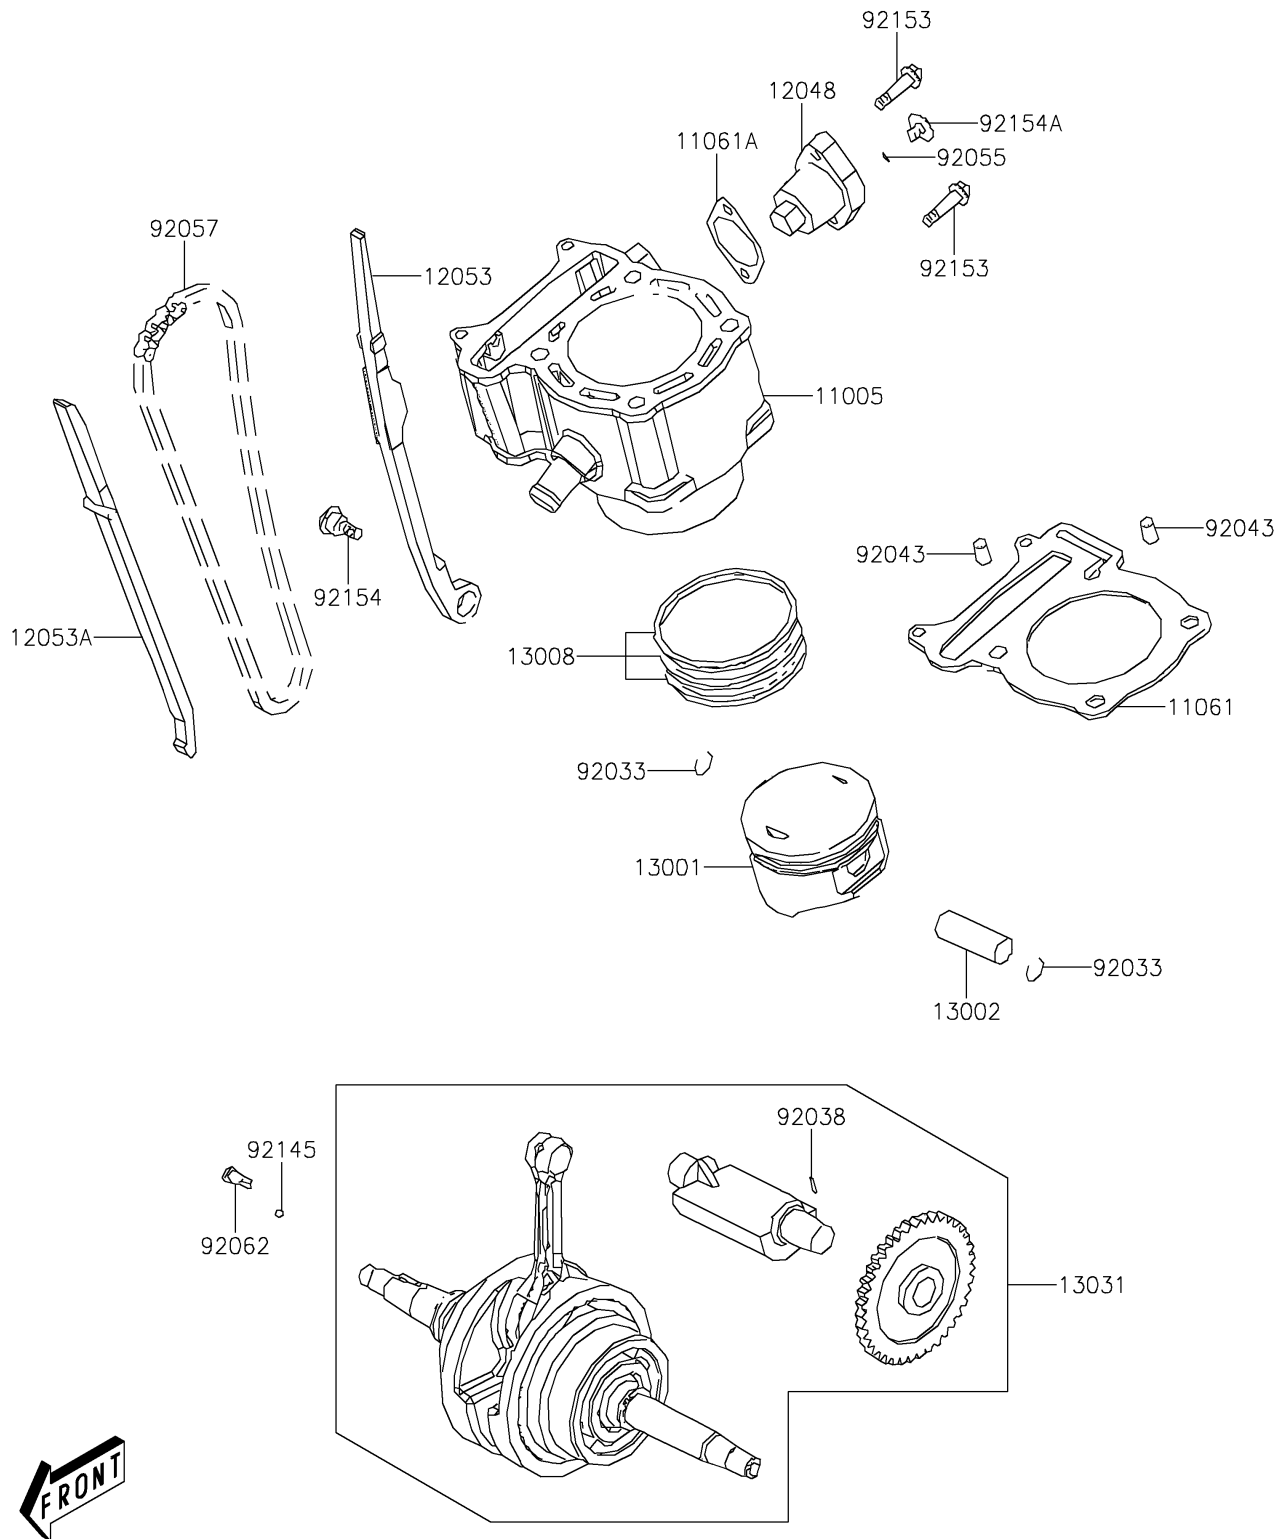

2022 BRUTE FORCE® 300

PARTS DIAGRAM

Cylinder/Piston(s)

E1120

2022 BRUTE FORCE® 300

PARTS LIST

Cylinder/Piston(s)

ITEM NAME	PART NUMBER	QUANTITY
CYLINDER-ENGINE (Ref # 11005)	11005-Y003	1
GASKET,CYLINDER BASE (Ref # 11061)	11061-Y027	1
GASKET,TENSIONER LIFTER (Ref # 11061A)	11061-Y070	1
TENSIONER-ASSY (Ref # 12048)	12048-Y005	1
GUIDE-CHAIN,TENSIONER (Ref # 12053)	12053-Y005	1
GUIDE-CHAIN (Ref # 12053A)	12053-Y006	1
PISTON-ENGINE (Ref # 13001)	13001-Y003	1
PIN-PISTON (Ref # 13002)	13002-Y003	1
RING-SET-PISTON (Ref # 13008)	13008-Y003	1
CRANKSHAFT-COMP (Ref # 13031)	13031-Y003	1
RING-SNAP (Ref # 92033)	92033-Y014	2
KEY,WOODRUFF (Ref # 92038)	92038-Y002	1
PIN,10X16 (Ref # 92043)	92043-Y013	2
RING-O,1.5X9.5 (Ref # 92055)	92055-Y010	1
CHAIN,CAM (Ref # 92057)	92057-Y005	1
NOZZLE (Ref # 92062)	92062-Y001	1
SPRING (Ref # 92145)	92145-Y025	1
BOLT,FLANGE,6X22 (Ref # 92153)	92153-Y003	2
BOLT,TENSIONER (Ref # 92154)	92154-Y011	1
BOLT,6X6 (Ref # 92154A)	92154-Y122	1