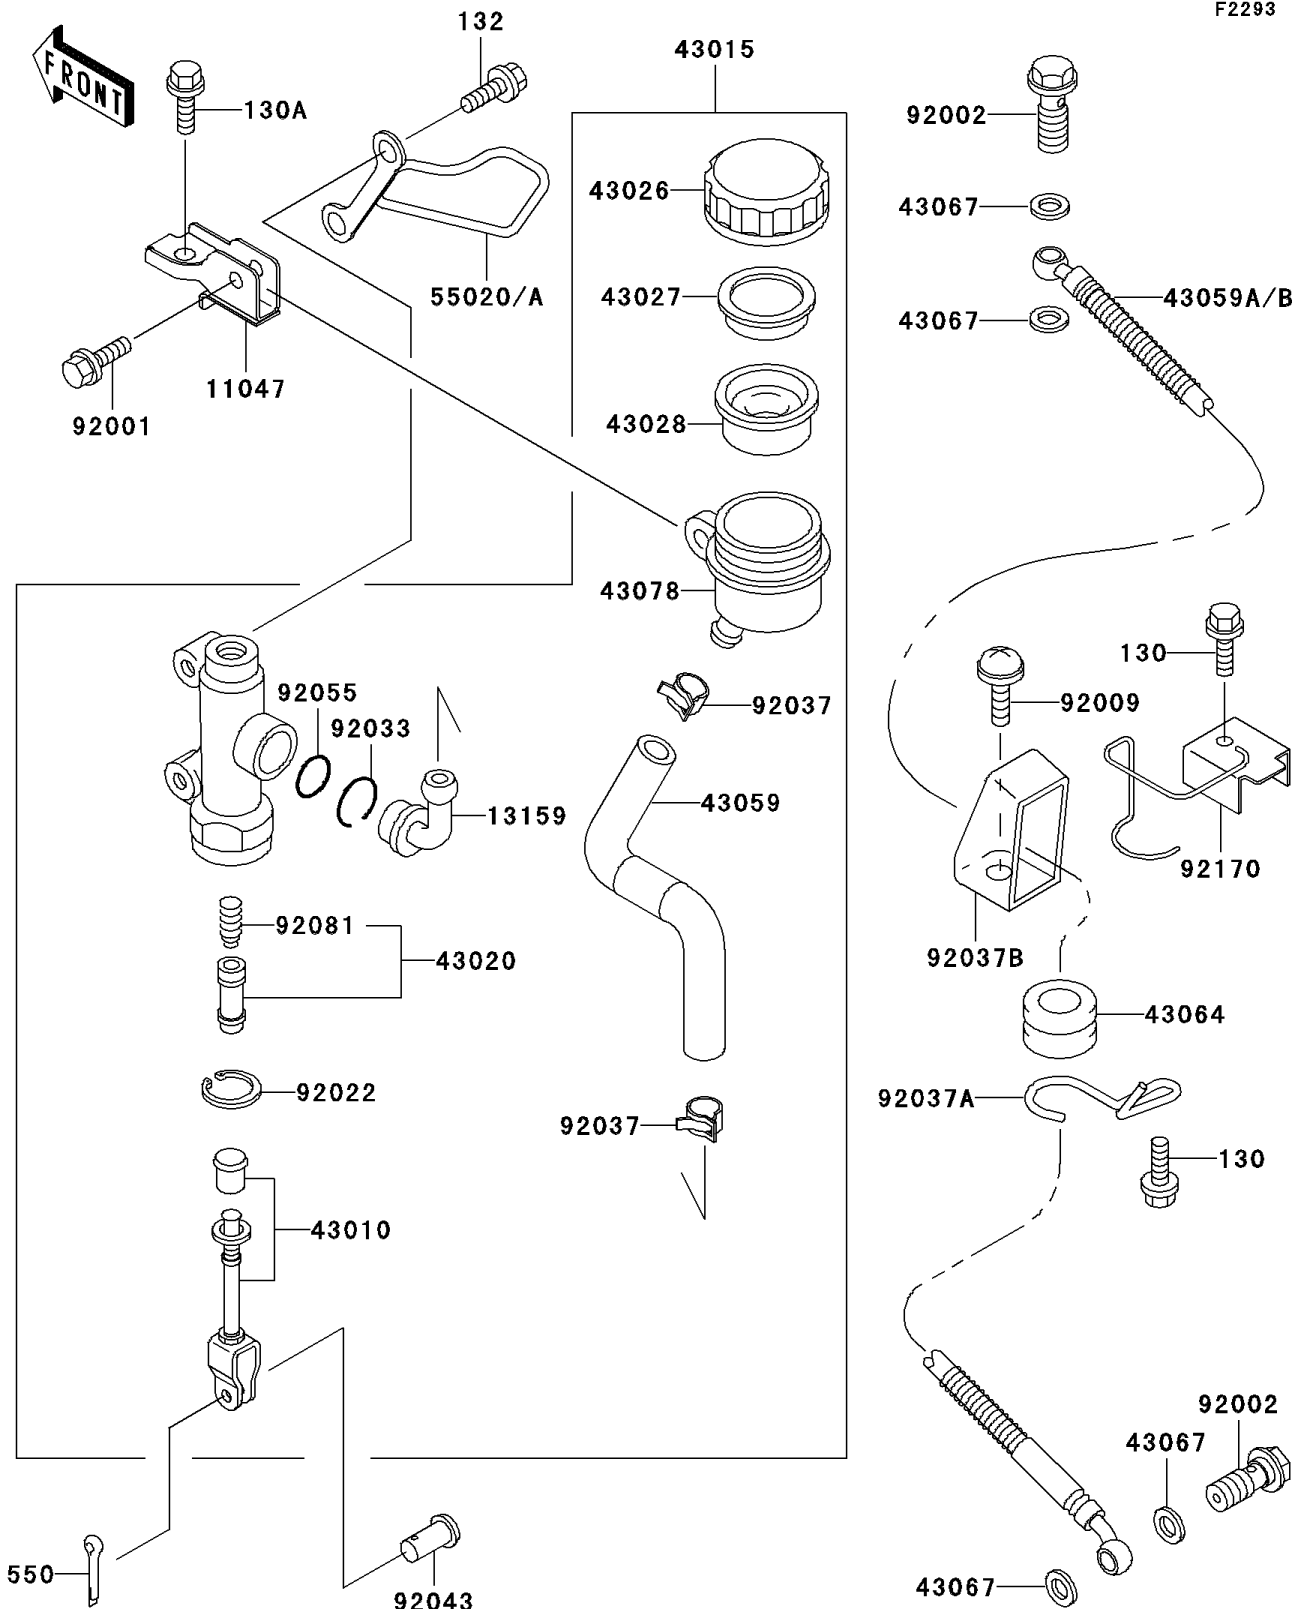

1993 Ninja® ZX™ -11

PARTS DIAGRAM

Rear Master Cylinder

1993 Ninja[®] ZX[™]-11

PARTS LIST

Rear Master Cylinder

ITEM NAME

PART NUMBER

QUANTITY
