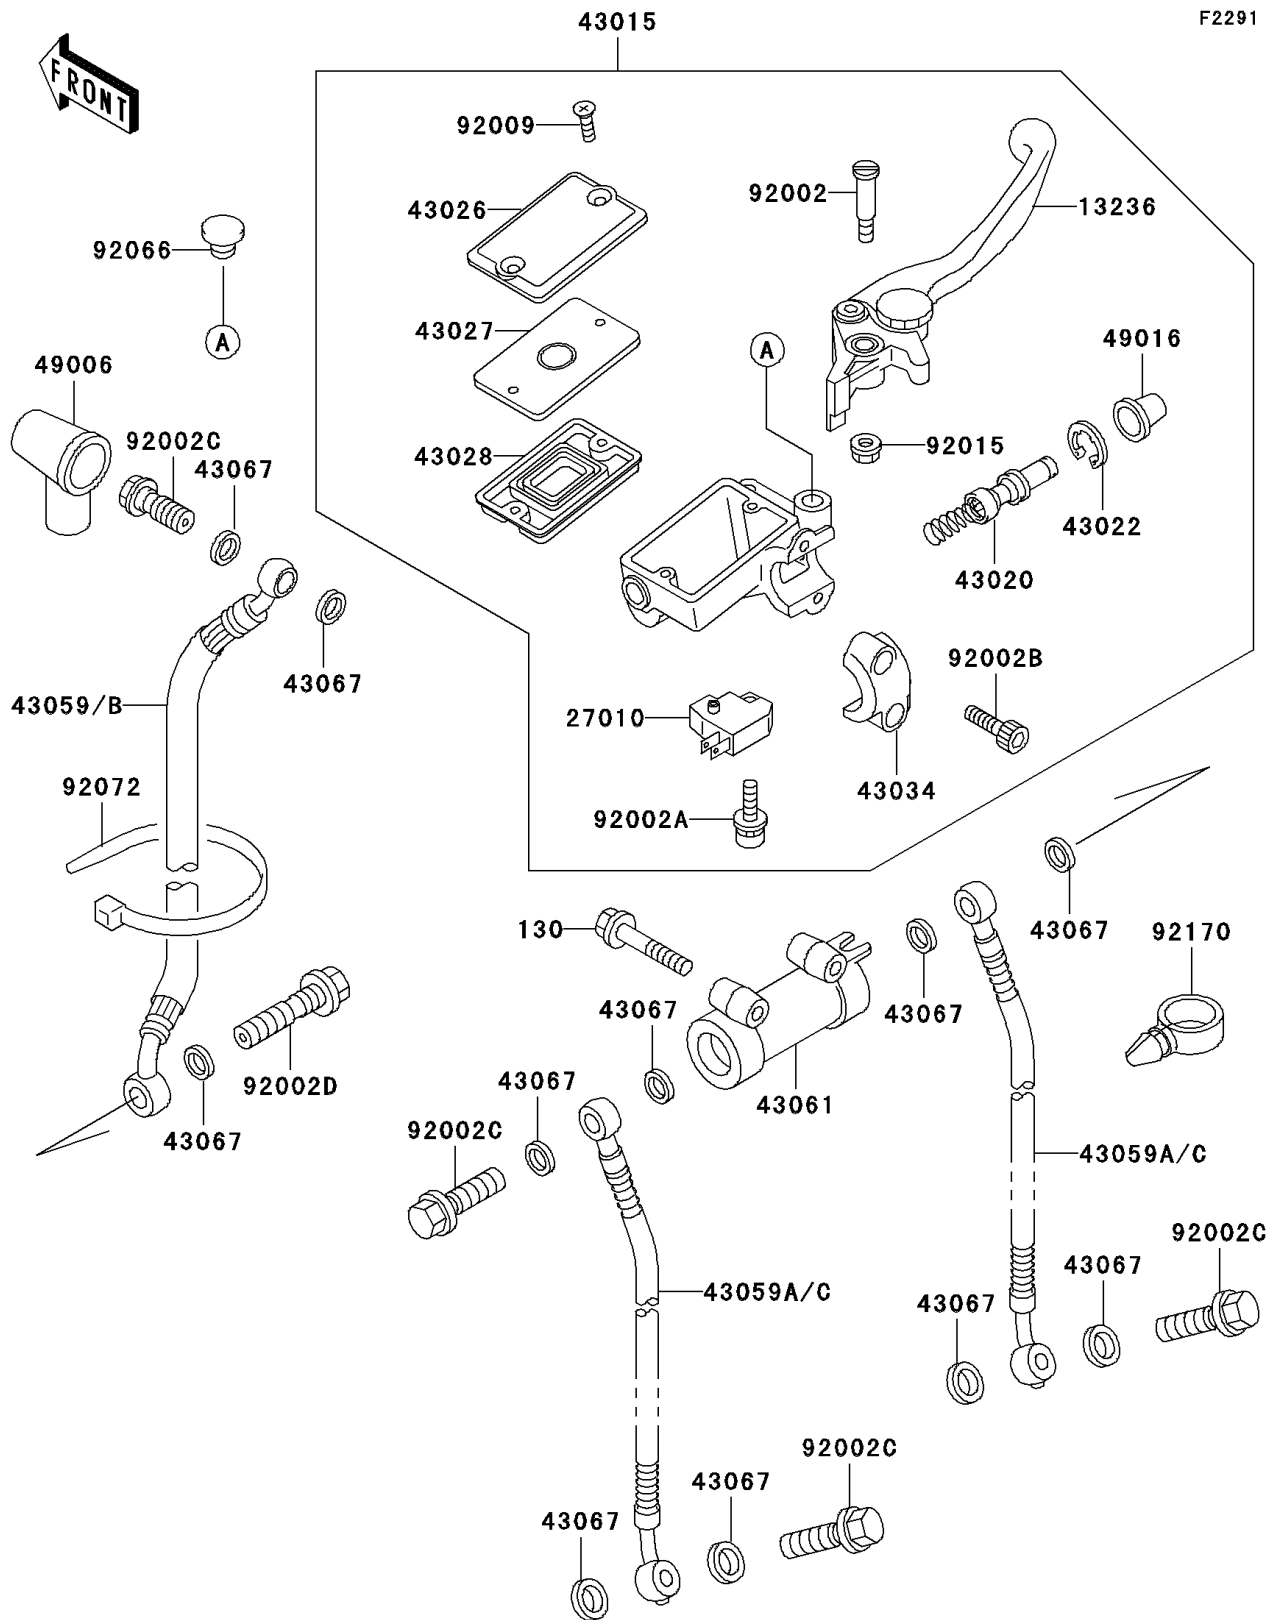

1993 Ninja® ZX™ -11

PARTS DIAGRAM

Front Master Cylinder

1993 Ninja[®] ZX[™]-11

PARTS LIST

Front Master Cylinder

ITEM NAME

PART NUMBER

QUANTITY
