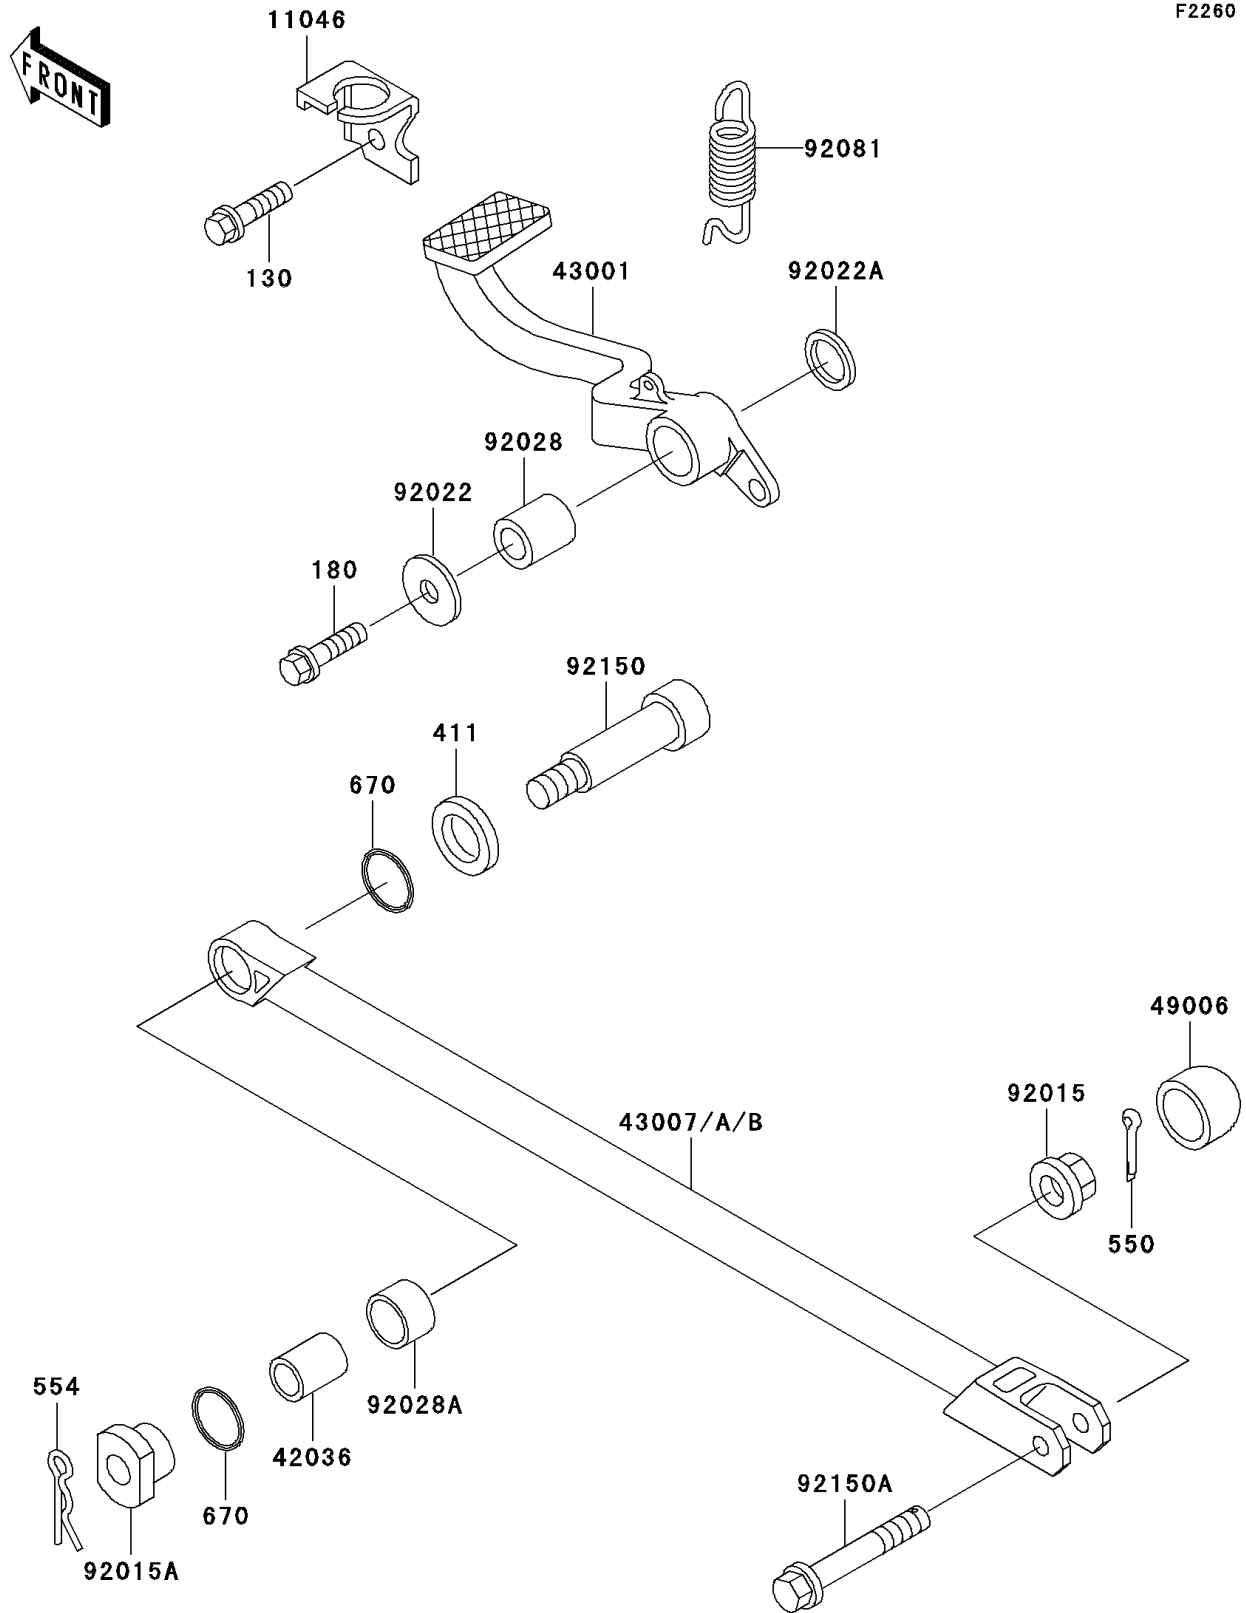

1993 Ninja[®] ZX[™]-11

PARTS DIAGRAM

Brake Pedal/Torque Link

1993 Ninja® ZX™ -11

PARTS LIST

Brake Pedal/Torque Link

ITEM NAME

PART NUMBER

QUANTITY
