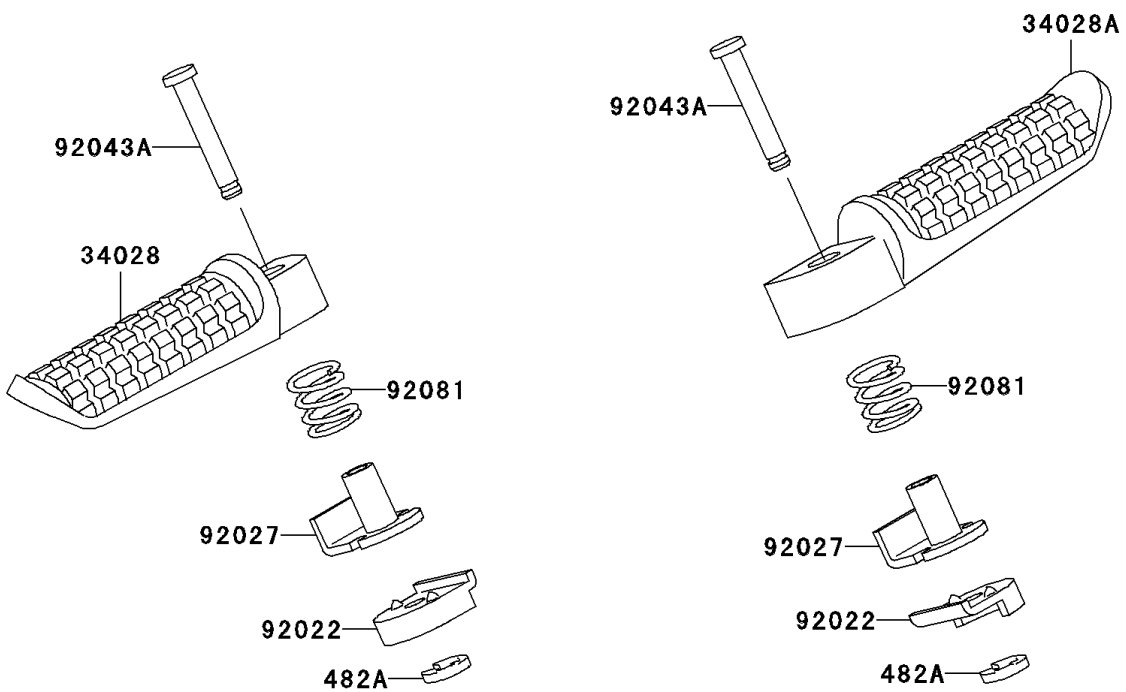

1993 Ninja[®] ZX[™]-11

PARTS DIAGRAM

Footrests

F2160

1993 Ninja[®] ZX[™]-11

PARTS LIST

Footrests

ITEM NAME

PART NUMBER

QUANTITY
