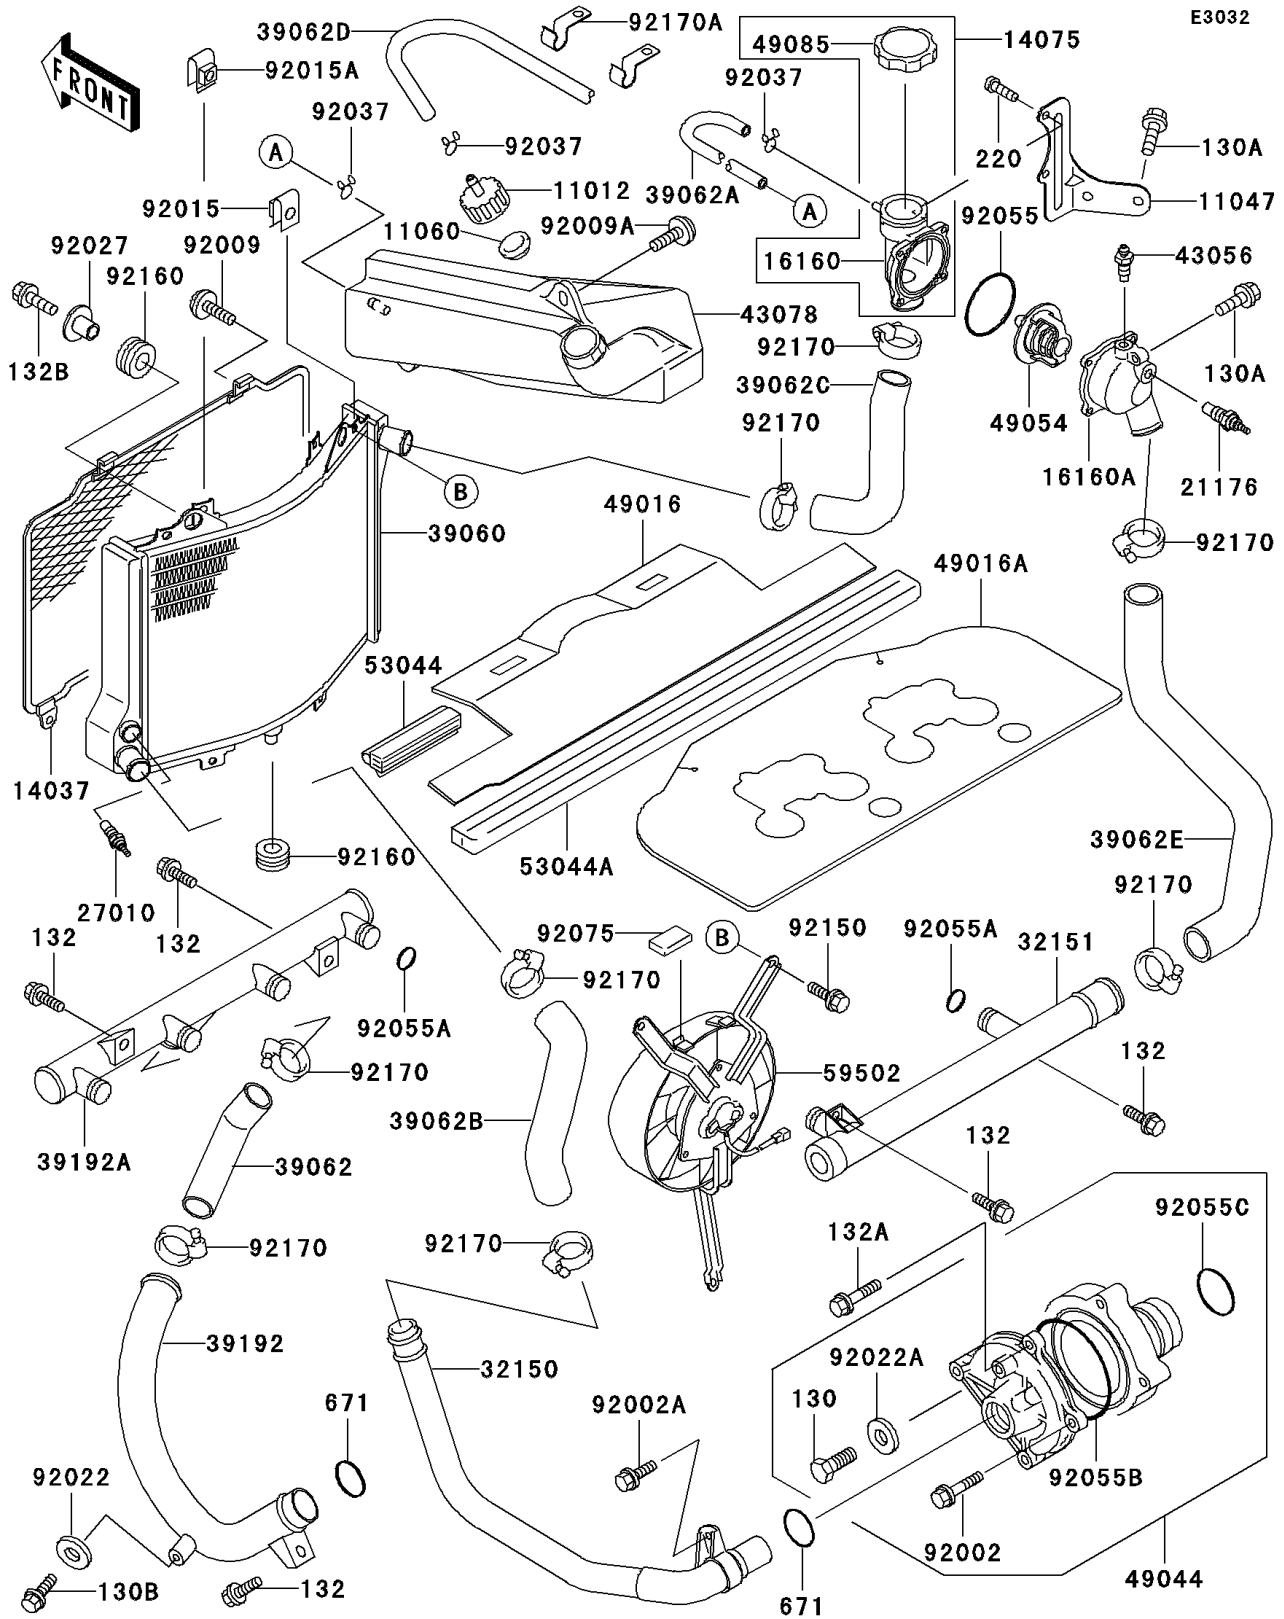

1993 Ninja[®] ZX[™]-11

PARTS DIAGRAM

Radiator

1993 Ninja® ZX™ -11

PARTS LIST

Radiator

ITEM NAME

PART NUMBER

QUANTITY
