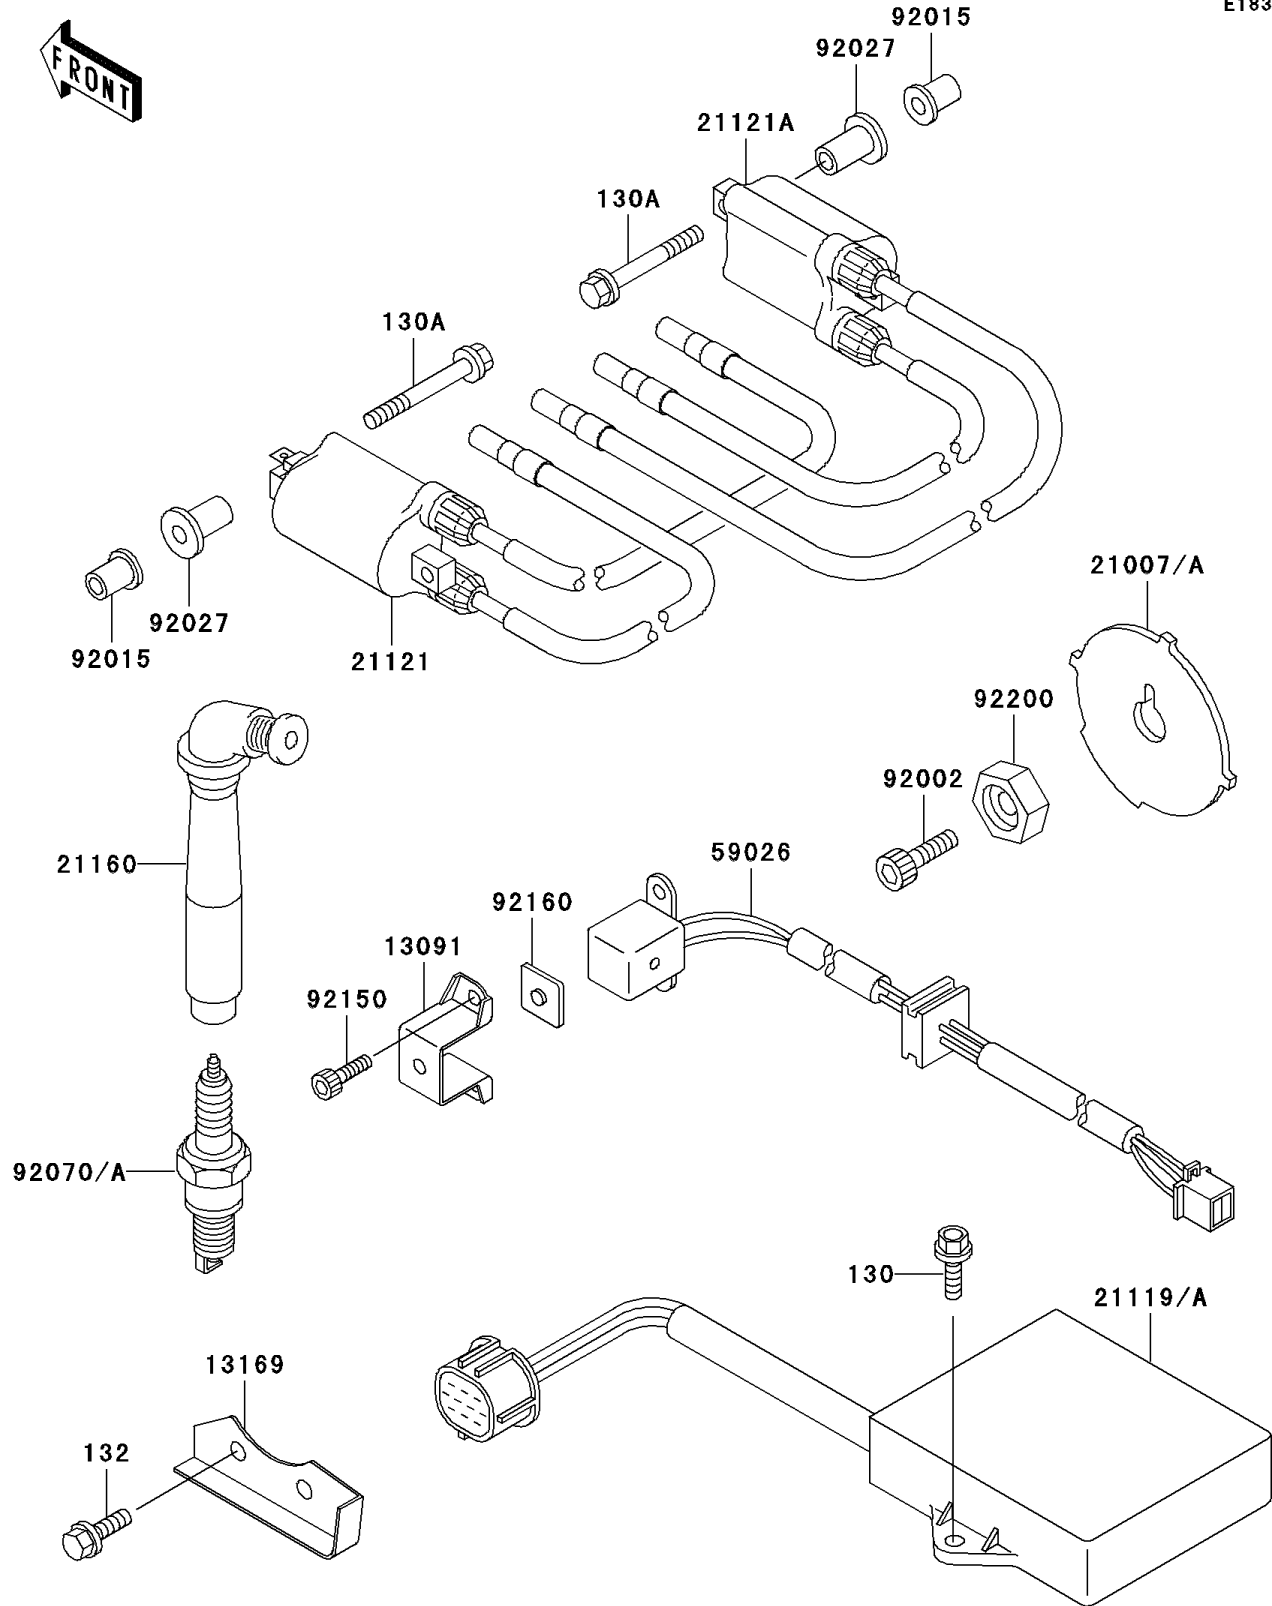

1994 Ninja[®] ZX[™]-11

PARTS DIAGRAM

Ignition System

E1830

1994 Ninja® ZX™ -11

PARTS LIST

Ignition System

ITEM NAME

PART NUMBER

QUANTITY
