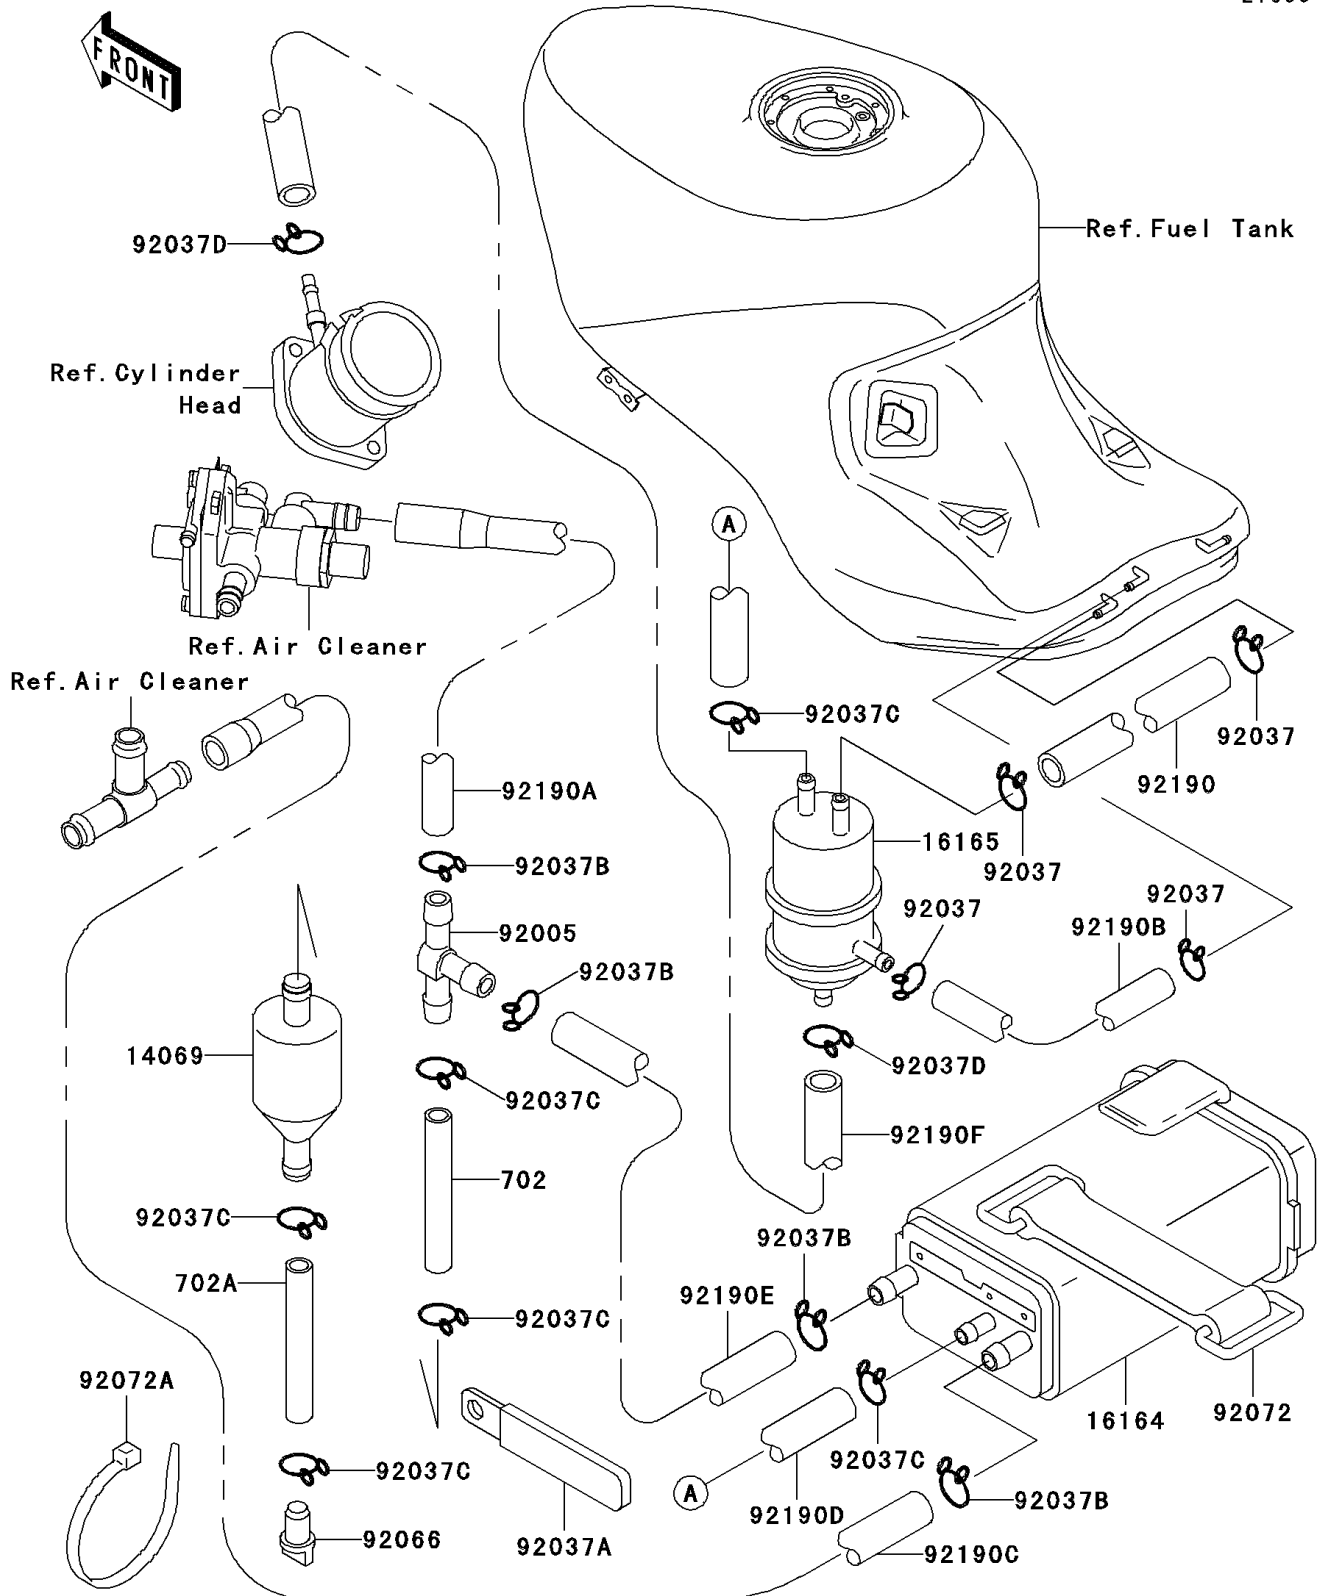

1993 Ninja[®] ZX[™]-11

PARTS DIAGRAM

Fuel Evaporative System

E1650

1993 Ninja[®] ZX[™]-11

PARTS LIST

Fuel Evaporative System

ITEM NAME

PART NUMBER

QUANTITY
