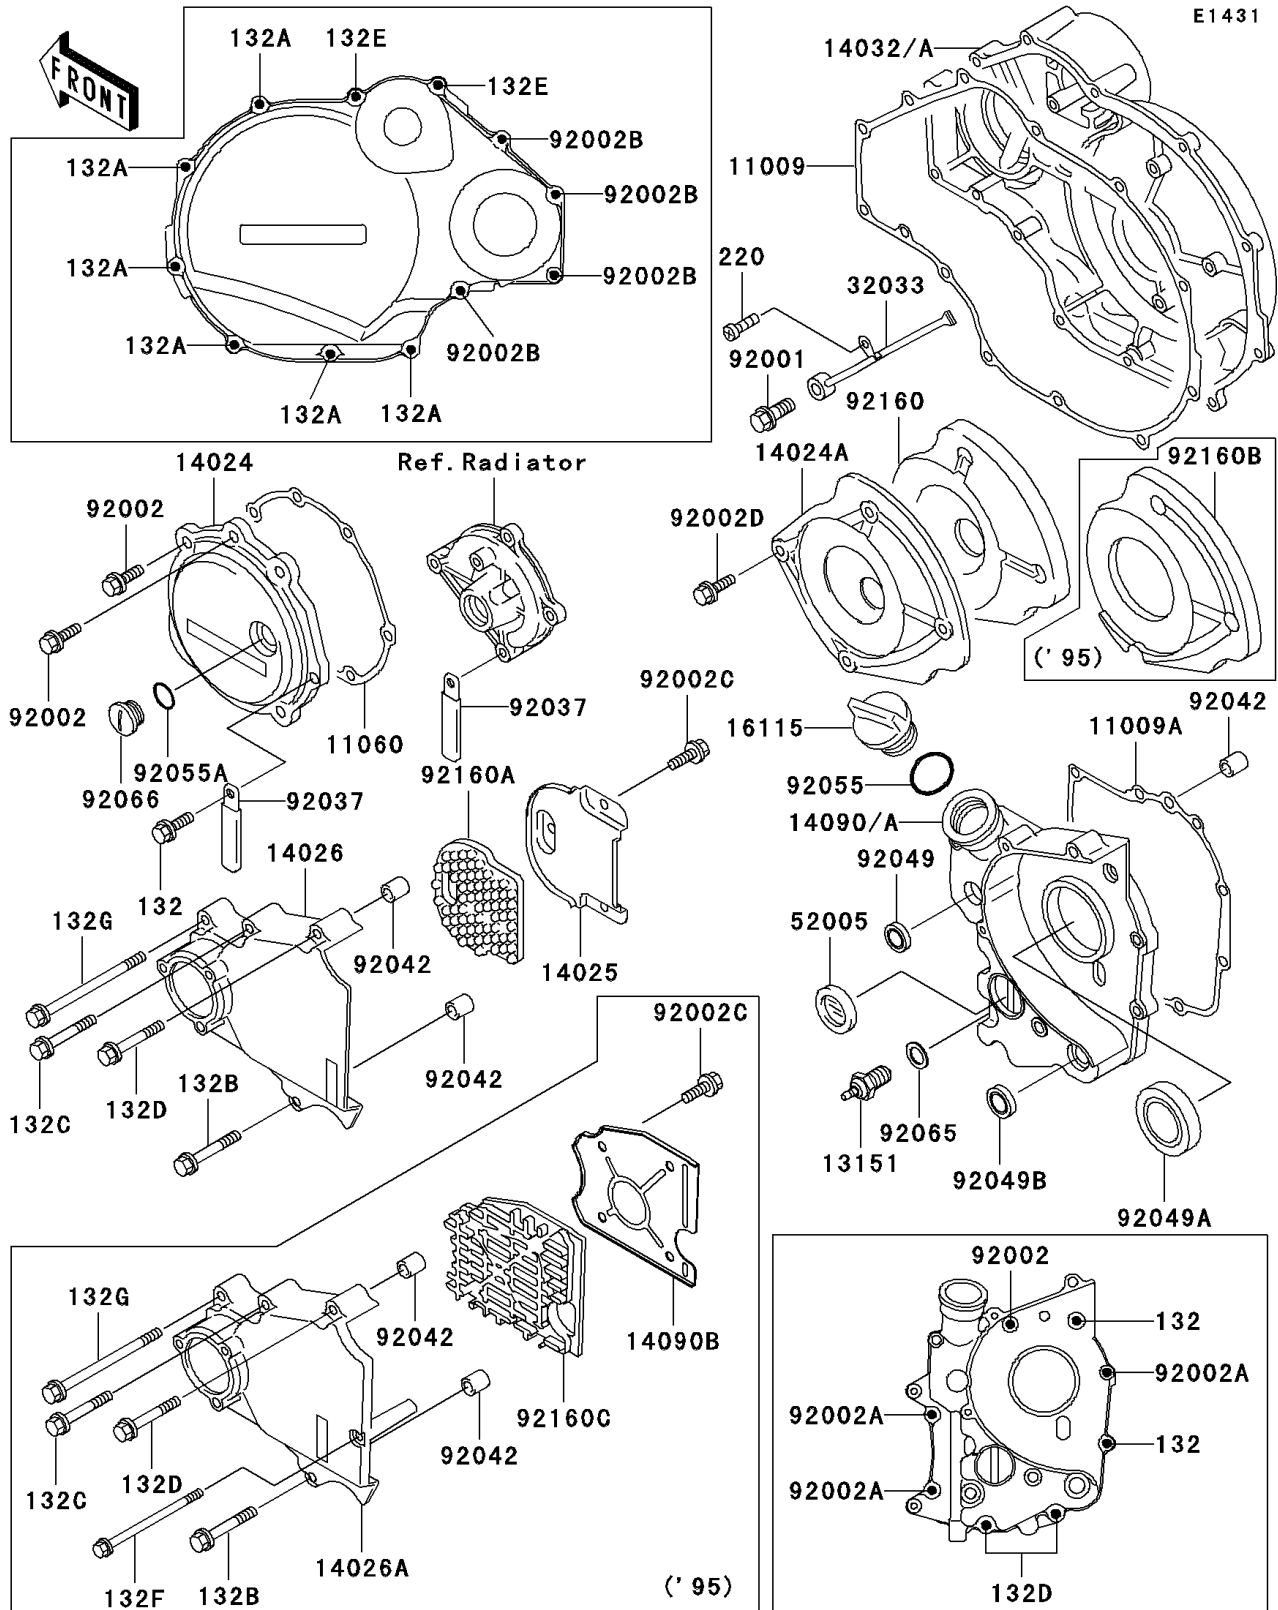

1995 Ninja® ZX™-11

PARTS DIAGRAM

Engine Cover(s)

1995 Ninja[®] ZX[™]-11

PARTS LIST

Engine Cover(s)

ITEM NAME

PART NUMBER

QUANTITY
