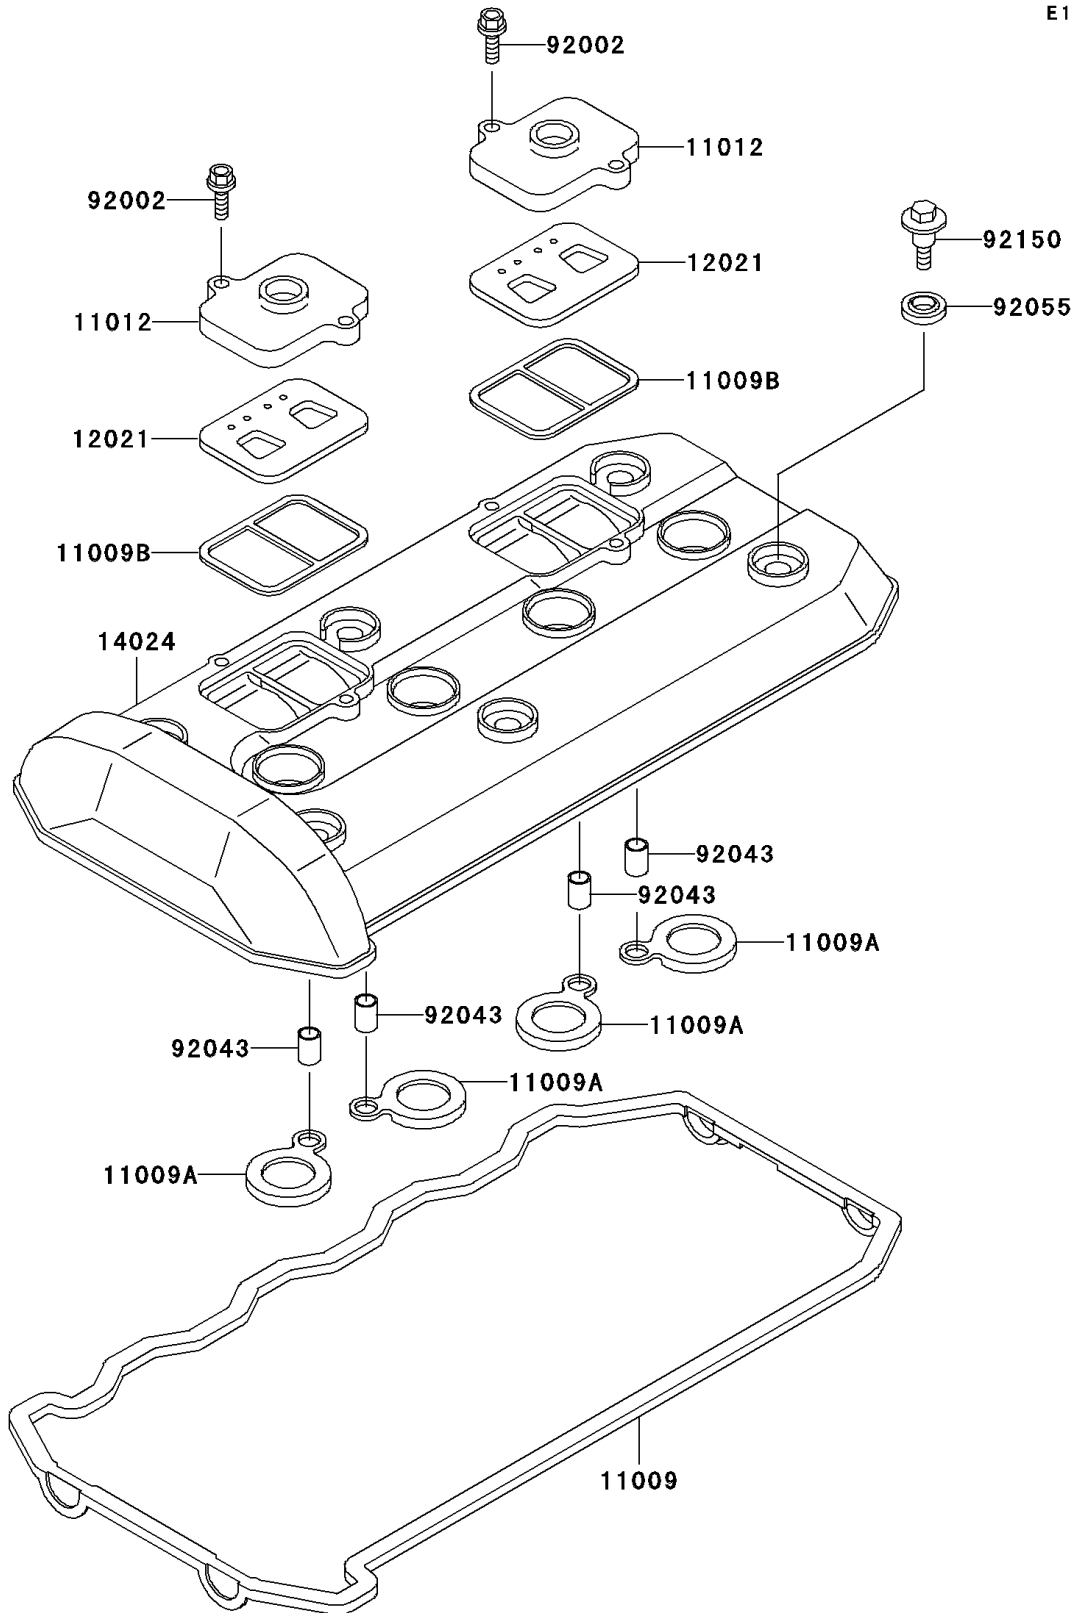

1995 Ninja® ZX™-11

PARTS DIAGRAM

Cylinder Head Cover

E1112

1995 Ninja® ZX™-11

PARTS LIST

Cylinder Head Cover

ITEM NAME

PART NUMBER

QUANTITY
