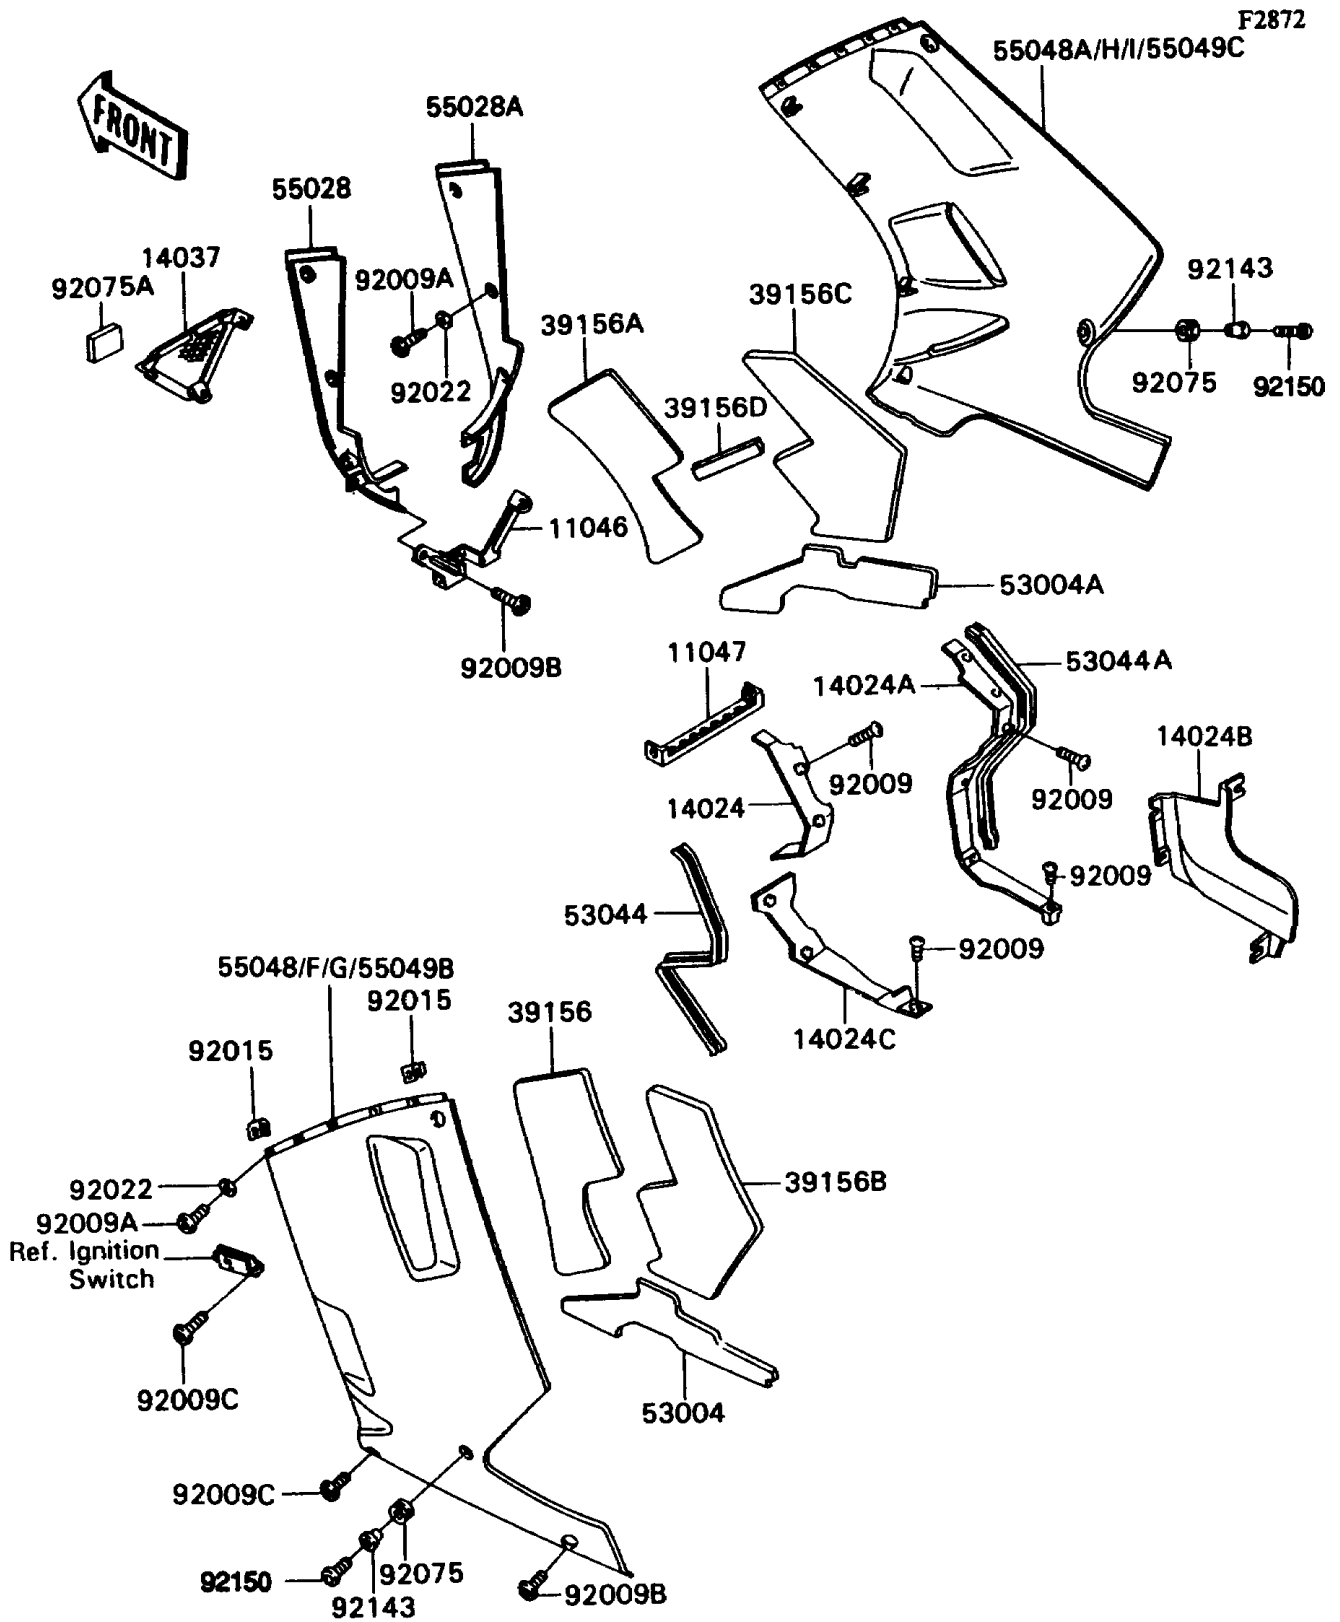

1993 Ninja® ZX™ -11

PARTS DIAGRAM

Cowling Lower

1993 Ninja® ZX™-11

PARTS LIST

Cowling Lowers

ITEM NAME	PART NUMBER	QUANTITY
BRACKET,LWR,LH (Ref # 11046)	11046-1928	1
BRACKET,LWR COWLING (Ref # 11047)	11047-1080	1
COVER,HEAT GUARD,LH,UPP (Ref # 14024)	14024-1870	1
COVER,HEAT GUARD,RH (Ref # 14024A)	14024-1871	1
COVER,HEAT GUARD,RH (Ref # 14024B)	14024-1959	1
COVER,HEAT GUARD,LH,LWR (Ref # 14024C)	14024-1966	1
SCREEN,COWLING (Ref # 14037)	14037-1136	1
PAD,LWR COWLING,LH,FR (Ref # 39156)	39156-1198	1
PAD,LWR COWLING,RH,FR (Ref # 39156A)	39156-1199	1
PAD,LWR COWLING,LH,RR (Ref # 39156B)	39156-1200	1
PAD,LWR COWLING,RH,RR (Ref # 39156C)	39156-1201	1
PAD,LWR COWLING,RH,CNT (Ref # 39156D)	39156-1221	1
MAT,LWR COWLING,LH,LWR (Ref # 53004)	53004-1074	1
MAT,LWR COWLING,RH,LWR (Ref # 53004A)	53004-1075	1
TRIM,L=300 (Ref # 53044)	53044-1213	1
TRIM,L=225 (Ref # 53044A)	53044-1238	1
COWLING,FR,LH,EBONY (Ref # 55028)	55028-1240-H8	1
COWLING,FR,RH,EBONY (Ref # 55028A)	55028-1241-H8	1
COWLING.,LWR,LH,EBONY (Ref # 55049B)	55049-5062-H8	1
COWLING.,LWR,RH,EBONY (Ref # 55049C)	55049-5063-H8	1
SCREW,TAPPING,5X14 (Ref # 92009)	92009-1197	14
SCREW,5X14 (Ref # 92009A)	92009-1653	6
SCREW,5X16 (Ref # 92009B)	92009-1654	12
SCREW,5X20 (Ref # 92009C)	92009-1656	6
NUT,5MM (Ref # 92015)	92015-1798	16
WASHER,NYLON,5.3X11.5X1.5 (Ref # 92022)	92022-1521	12
DAMPER (Ref # 92075)	92075-1634	4
DAMPER (Ref # 92075A)	92075-1902	1
COLLAR,BLACK (Ref # 92143)	92143-1226	4

1993 Ninja[®] ZX[™]-11

PARTS LIST

Cowling Lowers

ITEM NAME	PART NUMBER	QUANTITY
BOLT,SOCKET,6X18 (Ref # 92150)	92150-1553	4