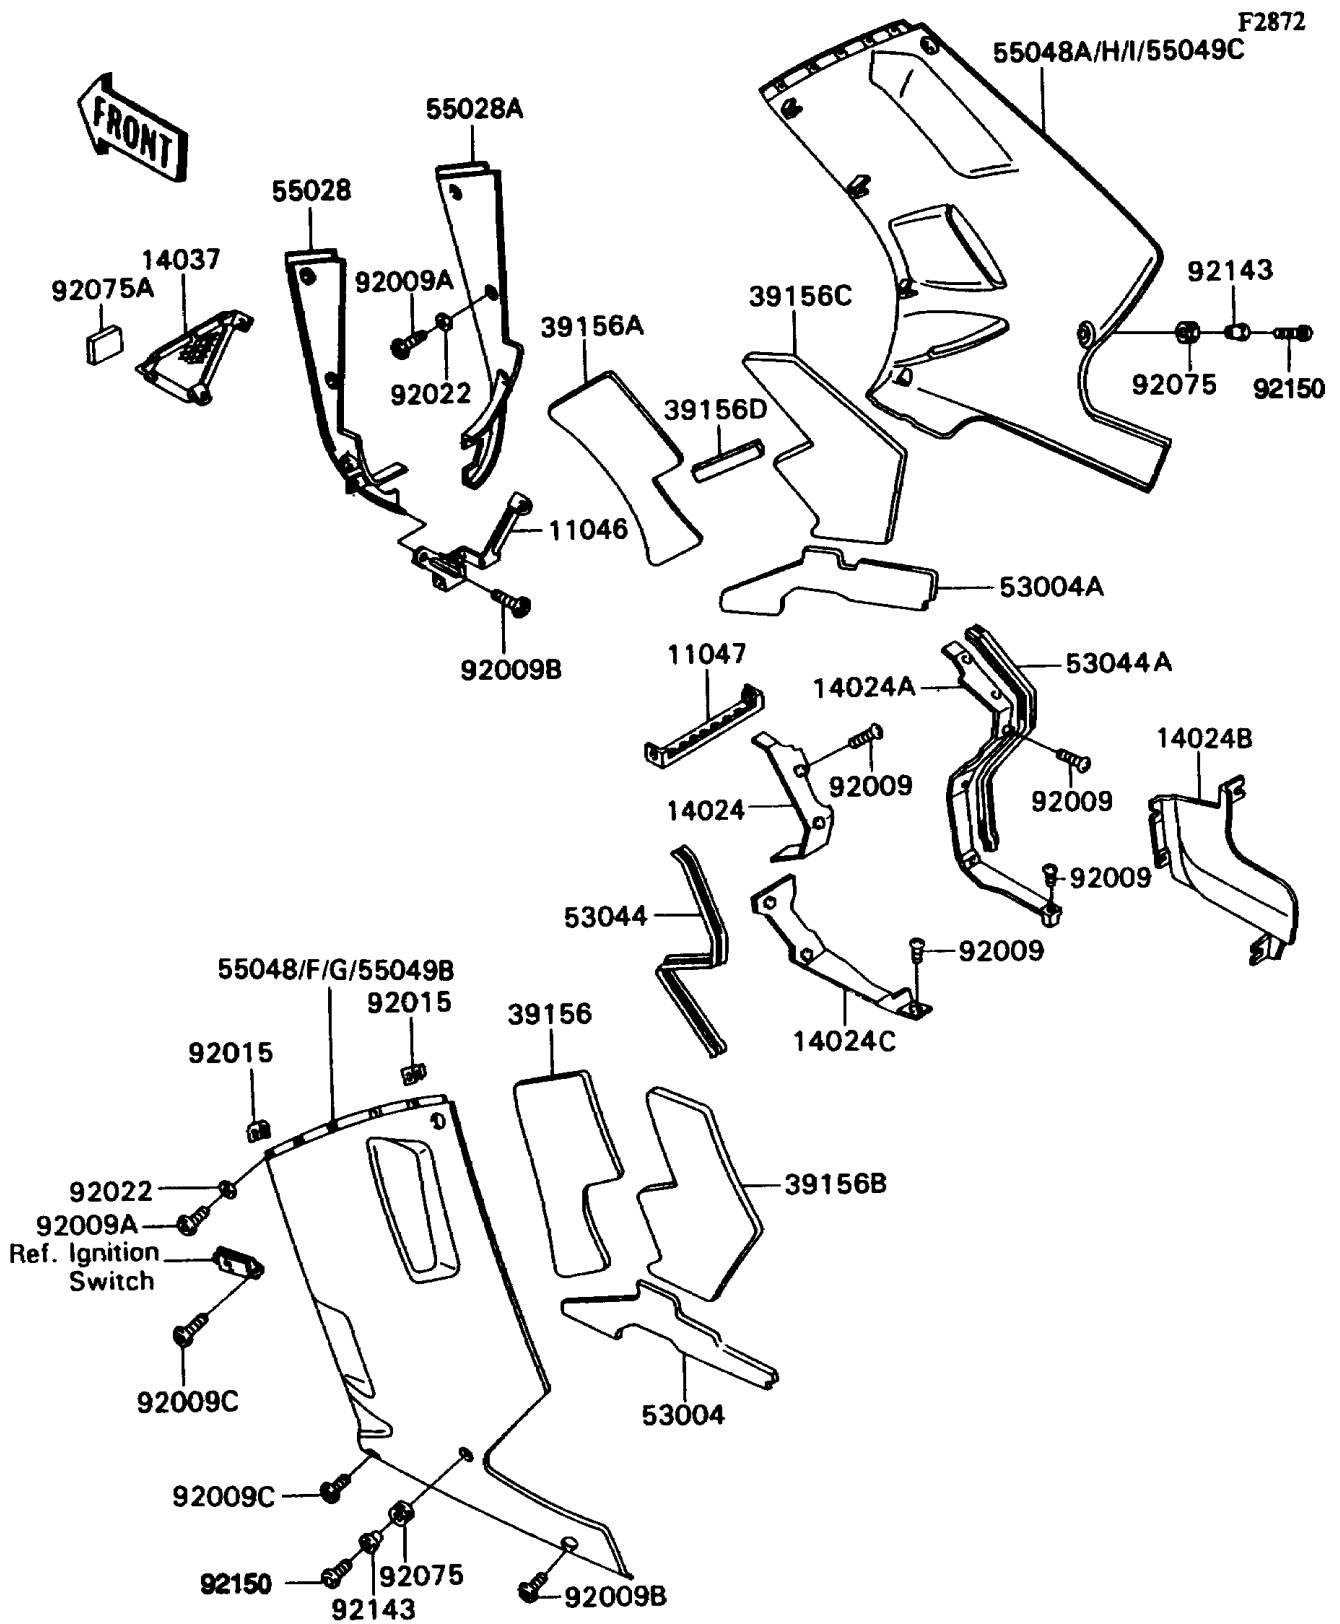

1990 Ninja® ZX™-11

PARTS DIAGRAM

Cowling Lower

1990 Ninja® ZX™-11

PARTS LIST

Cowling Lowers

ITEM NAME	PART NUMBER	QUANTITY
BRACKET,LWR,LH (Ref # 11046)	11046-1928	1
BRACKET,LWR COWLING (Ref # 11047)	11047-1080	1
COVER,HEAT GUARD,LH,UPP (Ref # 14024)	14024-1870	1
COVER,HEAT GUARD,RH (Ref # 14024A)	14024-1871	1
COVER,HEAT GUARD,RH (Ref # 14024B)	14024-1959	1
COVER,HEAT GUARD,LH,LWR (Ref # 14024C)	14024-1966	1
SCREEN,COWLING (Ref # 14037)	14037-1136	1
PAD,LWR COWLING,LH,FR (Ref # 39156)	39156-1198	1
PAD,LWR COWLING,RH,FR (Ref # 39156A)	39156-1199	1
PAD,LWR COWLING,LH,RR (Ref # 39156B)	39156-1200	1
PAD,LWR COWLING,RH,RR (Ref # 39156C)	39156-1201	1
PAD,LWR COWLING,RH,CNT (Ref # 39156D)	39156-1221	1
MAT,LWR COWLING,LH,LWR (Ref # 53004)	53004-1074	1
MAT,LWR COWLING,RH,LWR (Ref # 53004A)	53004-1075	1
TRIM,L=300 (Ref # 53044)	53044-1213	1
TRIM,L=225 (Ref # 53044A)	53044-1238	1
COWLING,FR,LH,EBONY (Ref # 55028)	55028-1240-H8	1
COWLING,FR,RH,EBONY (Ref # 55028A)	55028-1241-H8	1
COWLING.,LWR,LH,EBONY (Ref # 55048)	55048-5417-H8	1
COWLING.,LWR,RH,EBONY (Ref # 55048A)	55048-5418-H8	1
SCREW,TAPPING,5X14 (Ref # 92009)	92009-1197	14
SCREW,5X14 (Ref # 92009A)	92009-1653	6
SCREW,5X16 (Ref # 92009B)	92009-1654	12
SCREW,5X20 (Ref # 92009C)	92009-1656	6
NUT,5MM (Ref # 92015)	92015-1798	16
WASHER,NYLON,5.3X11.5X1.5 (Ref # 92022)	92022-1521	12
DAMPER (Ref # 92075)	92075-1634	4
DAMPER (Ref # 92075A)	92075-1902	1
COLLAR,BLACK (Ref # 92143)	92143-1226	4

1990 Ninja[®] ZX[™]-11

PARTS LIST

Cowling Lowers

ITEM NAME	PART NUMBER	QUANTITY
BOLT,SOCKET,6X18 (Ref # 92150)	92150-1553	4