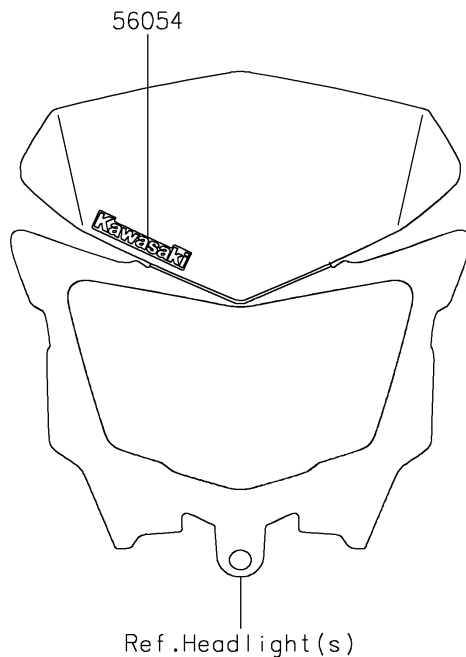

2022 KLX[®] 300

PARTS DIAGRAM

Decals(Green)(DNFNN/DNFNL)

F2861

2022 KLX[®] 300

PARTS LIST

Decals(Green)(DNFNN/DNFNL)

ITEM NAME

PART NUMBER

QUANTITY
