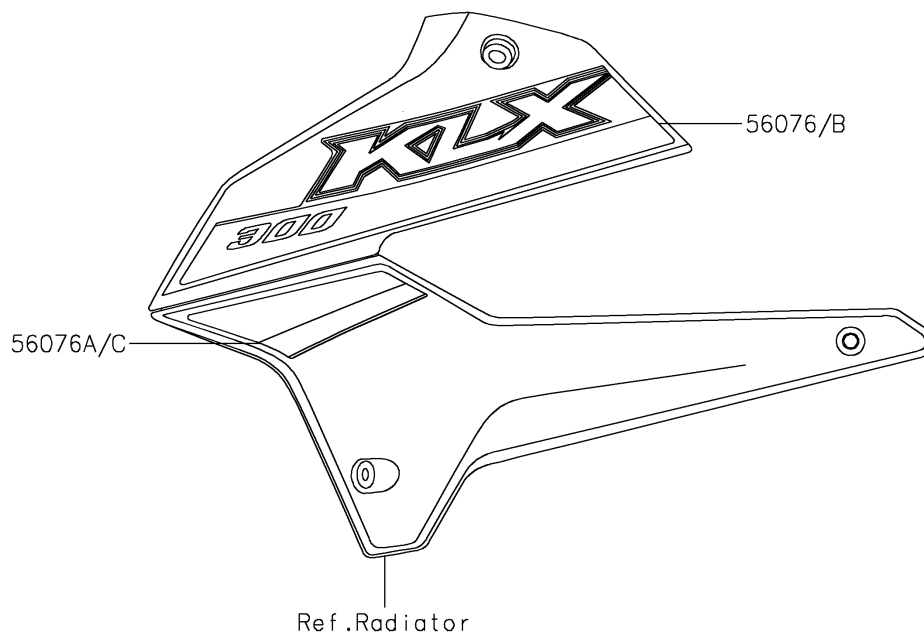

2022 KLX[®] 300

PARTS DIAGRAM

Decals(Green)(DNFNN/DNFNL)

F2861

2022 KLX[®] 300

PARTS LIST

Decals(Green)(DNFNN/DNFNL)

ITEM NAME

PART NUMBER

QUANTITY
