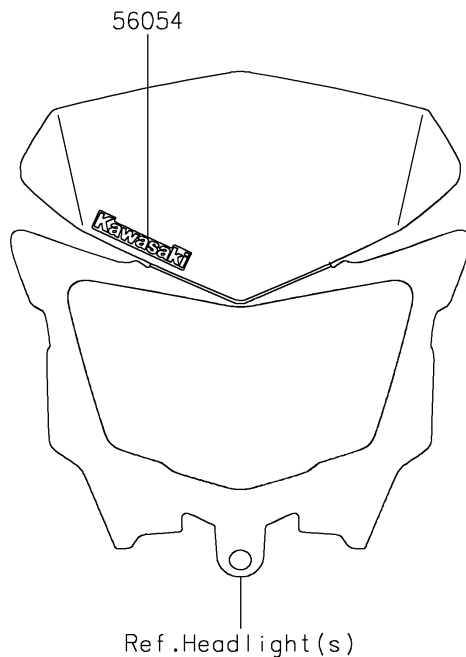

2022 KLX300

PARTS DIAGRAM

Decals(Green)(DNFNN/DNFNL)

F2861

2022 KLX300

PARTS LIST

Decals(Green)(DNFNN/DNFNL)

ITEM NAME

PART NUMBER

QUANTITY
