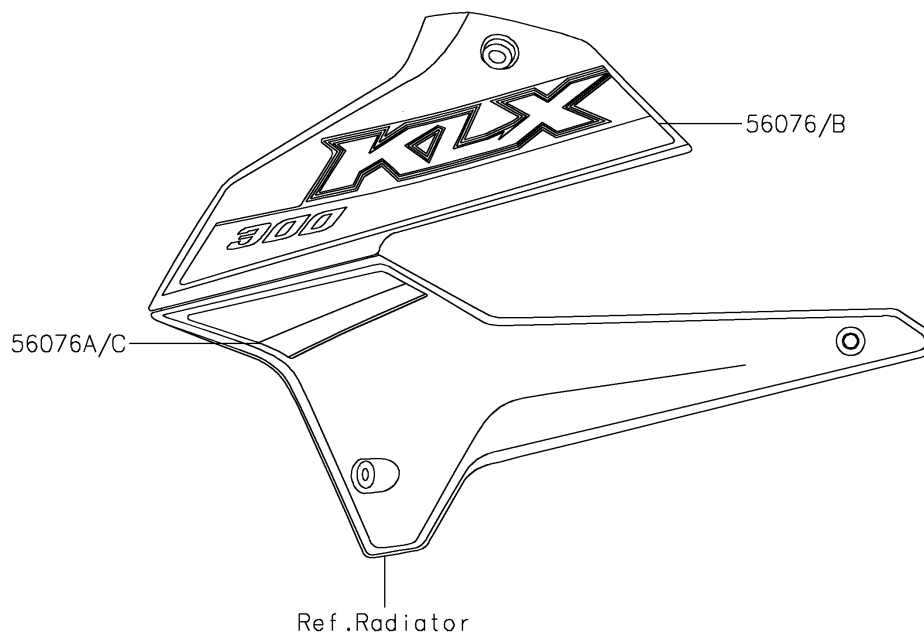

2022 KLX300

PARTS DIAGRAM

Decals(Green)(DNFNN/DNFNL)

F2861

2022 KLX300

PARTS LIST

Decals(Green)(DNFNN/DNFNL)

ITEM NAME

PART NUMBER

QUANTITY
