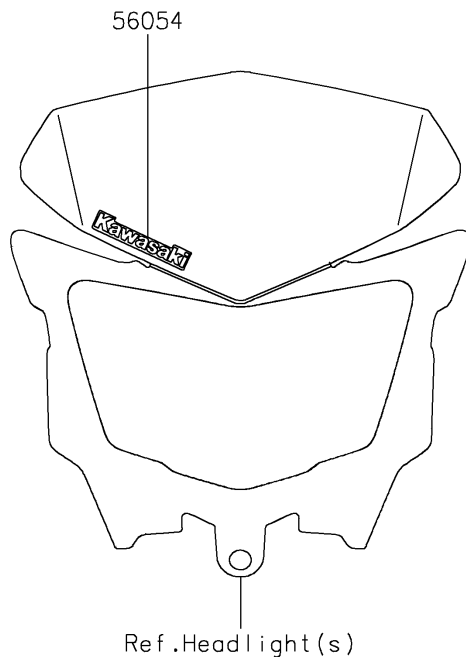

2022 KLX300

PARTS DIAGRAM

Decals(Green)(DNFNN/DNFNL)

F2861

2022 KLX300

PARTS LIST

Decals(Green)(DNFNN/DNFNL)

ITEM NAME	PART NUMBER	QUANTITY
MARK,KAWASAKI (Ref # 56054)	56054-2939	1
PATTERN,SHROUD,LH,UPP (Ref # 56076)	56076-2409	1
PATTERN,SHROUD,LH,LWR (Ref # 56076A)	56076-2410	1
PATTERN,SHROUD,RH,UPP (Ref # 56076B)	56076-2411	1
PATTERN,SHROUD,RH,LWR (Ref # 56076C)	56076-2412	1