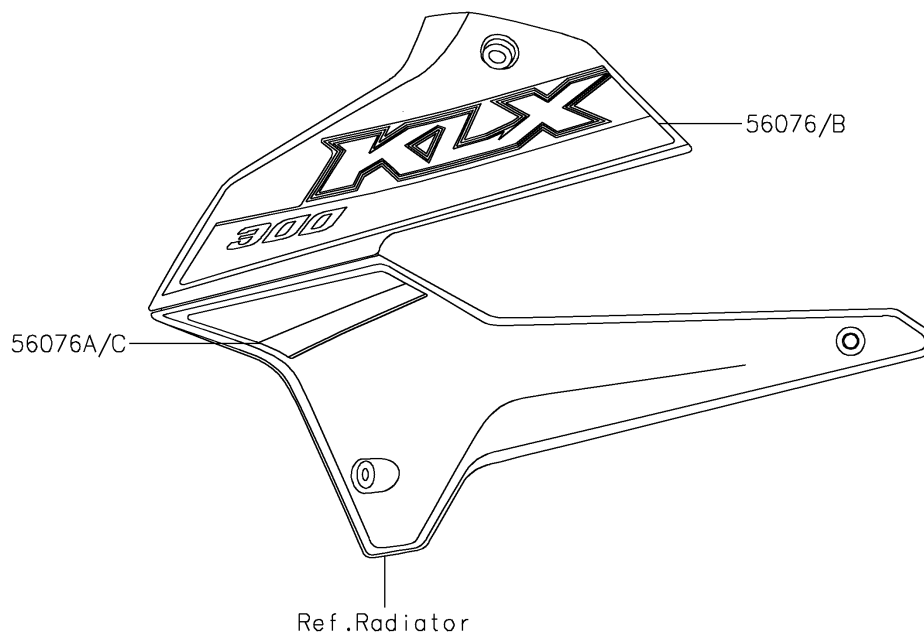

2022 KLX300

PARTS DIAGRAM

Decals(Green)(DNFNN/DNFNL)

F2861

2022 KLX300

PARTS LIST

Decals(Green)(DNFNN/DNFNL)

ITEM NAME	PART NUMBER	QUANTITY
MARK,KAWASAKI (Ref # 56054)	56054-2939	1
PATTERN,SHROUD,LH,UPP (Ref # 56076)	56076-2409	1
PATTERN,SHROUD,LH,LWR (Ref # 56076A)	56076-2410	1
PATTERN,SHROUD,RH,UPP (Ref # 56076B)	56076-2411	1
PATTERN,SHROUD,RH,LWR (Ref # 56076C)	56076-2412	1