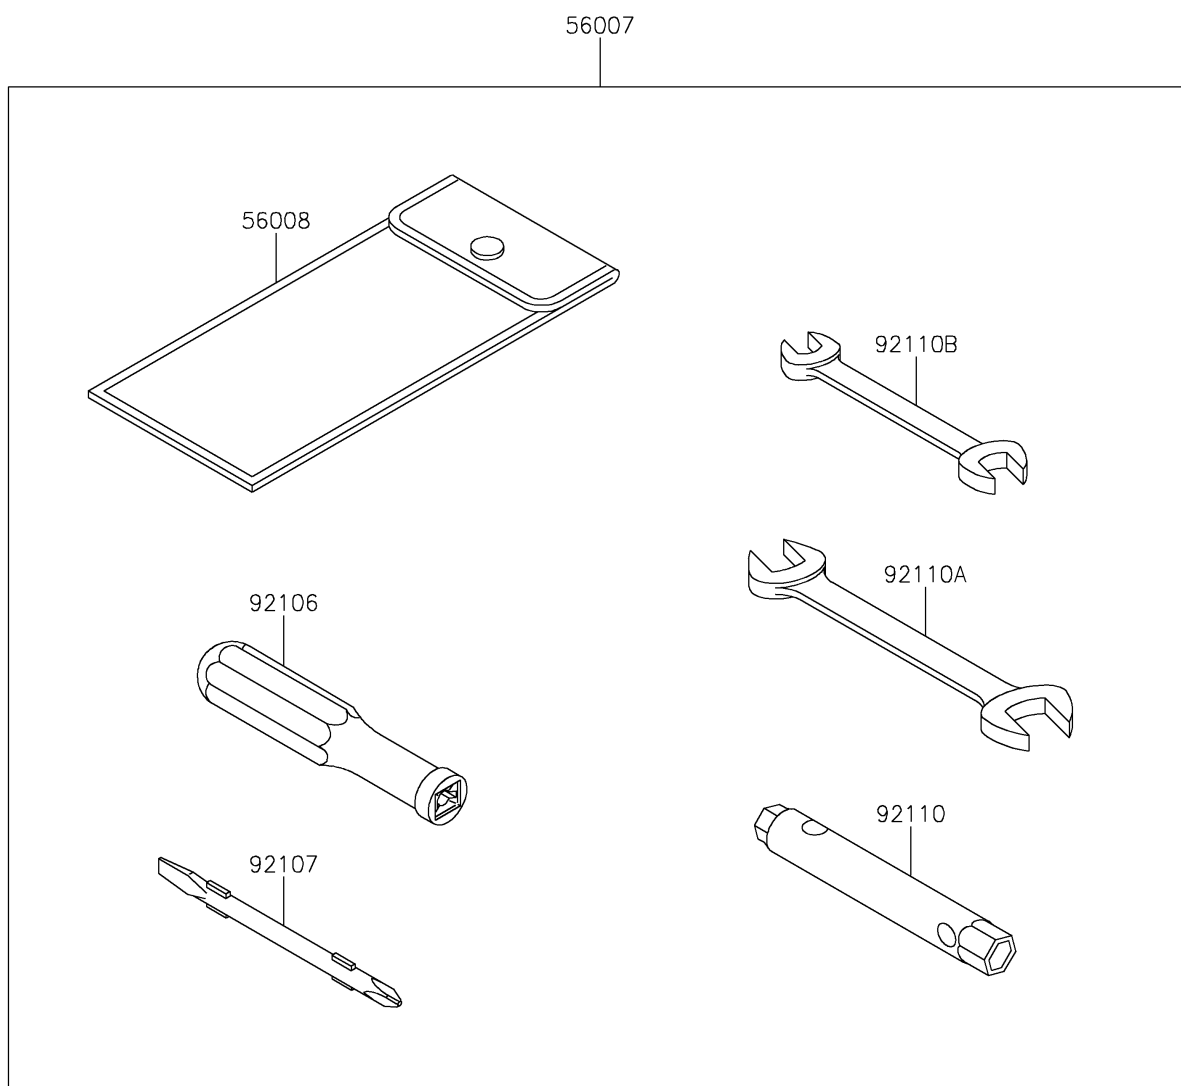

2022 KLX[®] 300

PARTS DIAGRAM

Owner's Tools

F2810

2022 KLX[®] 300

PARTS LIST

Owner's Tools

Kawasaki

Let the Good Times Roll[®]

ITEM NAME

PART NUMBER

QUANTITY
