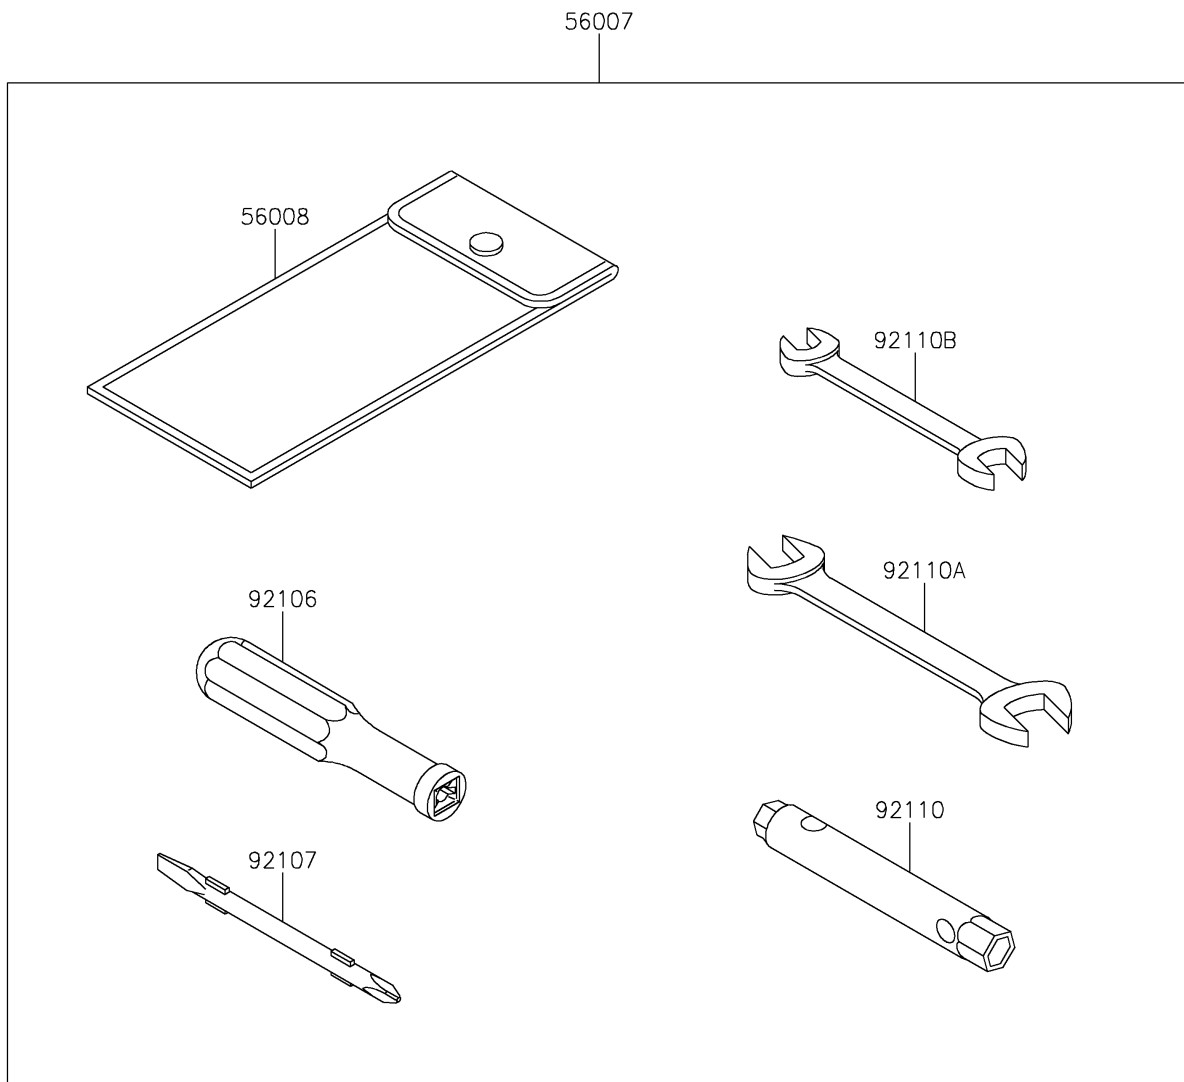

2022 KLX300

PARTS DIAGRAM

Owner's Tools

F2810

2022 KLX300

PARTS LIST

Owner's Tools

Kawasaki

Let the Good Times Roll®

ITEM NAME

PART NUMBER

QUANTITY
