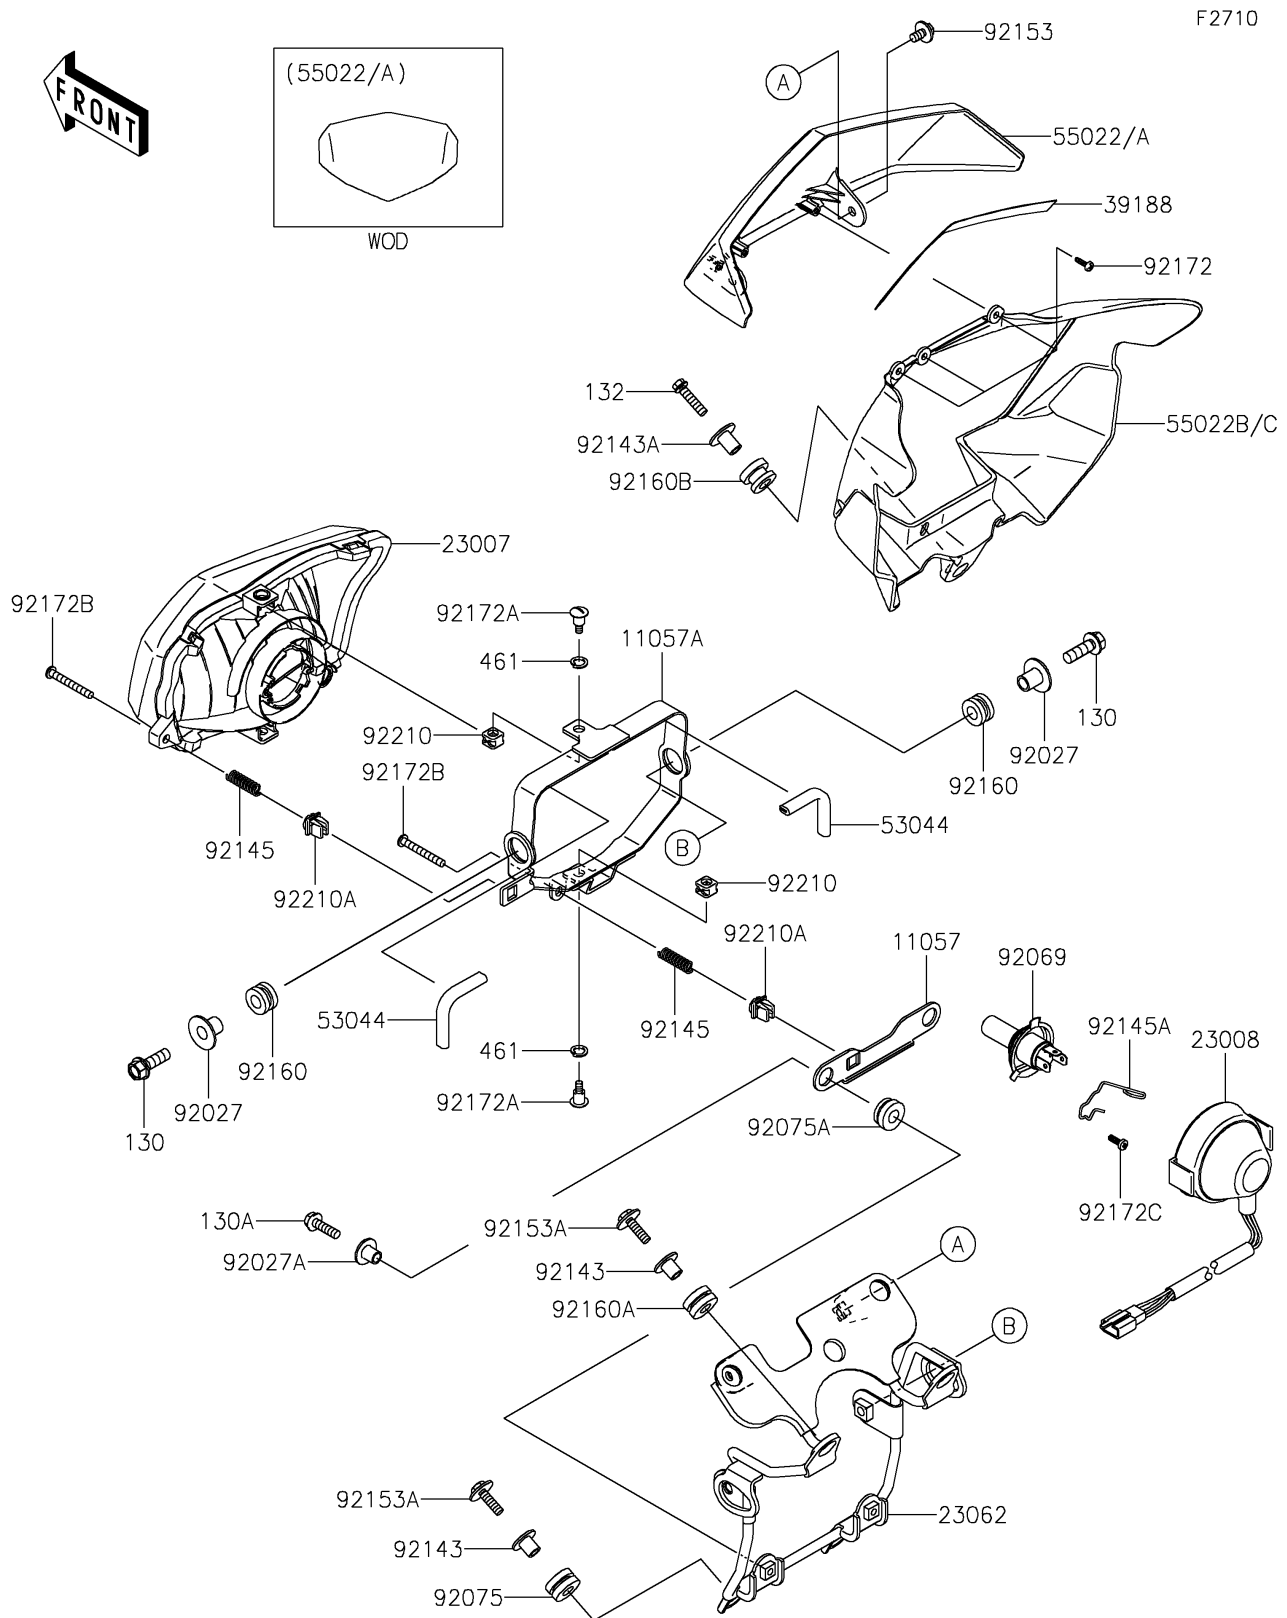

2022 KLX300

PARTS DIAGRAM

Headlight(s)

2022 KLX300

PARTS LIST

Headlight(s)

ITEM NAME	PART NUMBER	QUANTITY
BRACKET,HEAD LAMP,LWR PLATE (Ref # 11057)	11057-1035	1
BRACKET,HEAD LAMP,BIG PLATE (Ref # 11057A)	11057-1036	1
LENS-COMP,HEAD LAMP (Ref # 23007)	23007-0109	1
SOCKET-ASSY,HEAD LAMP (Ref # 23008)	23008-0089	1
BRACKET-COMP,HEAD LAMP&METER (Ref # 23062)	23062-1308	1
TAPE (Ref # 39188)	39188-0011	1
TRIM,L=90 (Ref # 53044)	53044-0033	2
COVER-HEAD LAMP,UPP,B.WHITE (Ref # 55022)	55022-0044-266	1
COVER-HEAD LAMP,LWR,L.GREEN (Ref # 55022B)	55022-0052-290	1
COLLAR,L=14 (Ref # 92027)	92027-1134	2
COLLAR,FLANGED,L=12.1,BLACK (Ref # 92027A)	92027-1651	2
BULB,12V 60/55W,H4 (Ref # 92069)	92069-0050	1
DAMPER (Ref # 92075)	92075-209	2
DAMPER (Ref # 92075A)	92075-277	2
COLLAR (Ref # 92143)	92143-1353	4
COLLAR (Ref # 92143A)	92143-1960	1
SPRING,FOCUS ADJUSTING (Ref # 92145)	92145-0565	2
SPRING (Ref # 92145A)	92145-0753	1
BOLT,6X12 (Ref # 92153)	92153-0503	2
BOLT,UPSET-WP,6X22 (Ref # 92153A)	92153-0640	4
DAMPER (Ref # 92160)	92160-1007	2
DAMPER,10X20X12 (Ref # 92160A)	92160-1167	2
DAMPER (Ref # 92160B)	92160-1615	1
SCREW,TAPPING,4X12 (Ref # 92172)	92172-0233	3
SCREW,5X16.7 (Ref # 92172A)	92172-0345	2
SCREW,5X45 (Ref # 92172B)	92172-0346	2
SCREW (Ref # 92172C)	92172-0456	1
NUT,PLASTIC (Ref # 92210)	92210-0426	2
NUT,5MM (Ref # 92210A)	92210-0427	2

2022 KLX300

PARTS LIST

Headlight(s)

ITEM NAME	PART NUMBER	QUANTITY
BOLT-FLANGED,8X25 (Ref # 130)	130BA0825	2
BOLT-FLANGED,6X22 (Ref # 130A)	130BB0622	2
BOLT-FLANGED-SMALL,6X25 (Ref # 132)	132BB0625	1
WASHER-SPRING,8MM (Ref # 461)	461DA0800	2