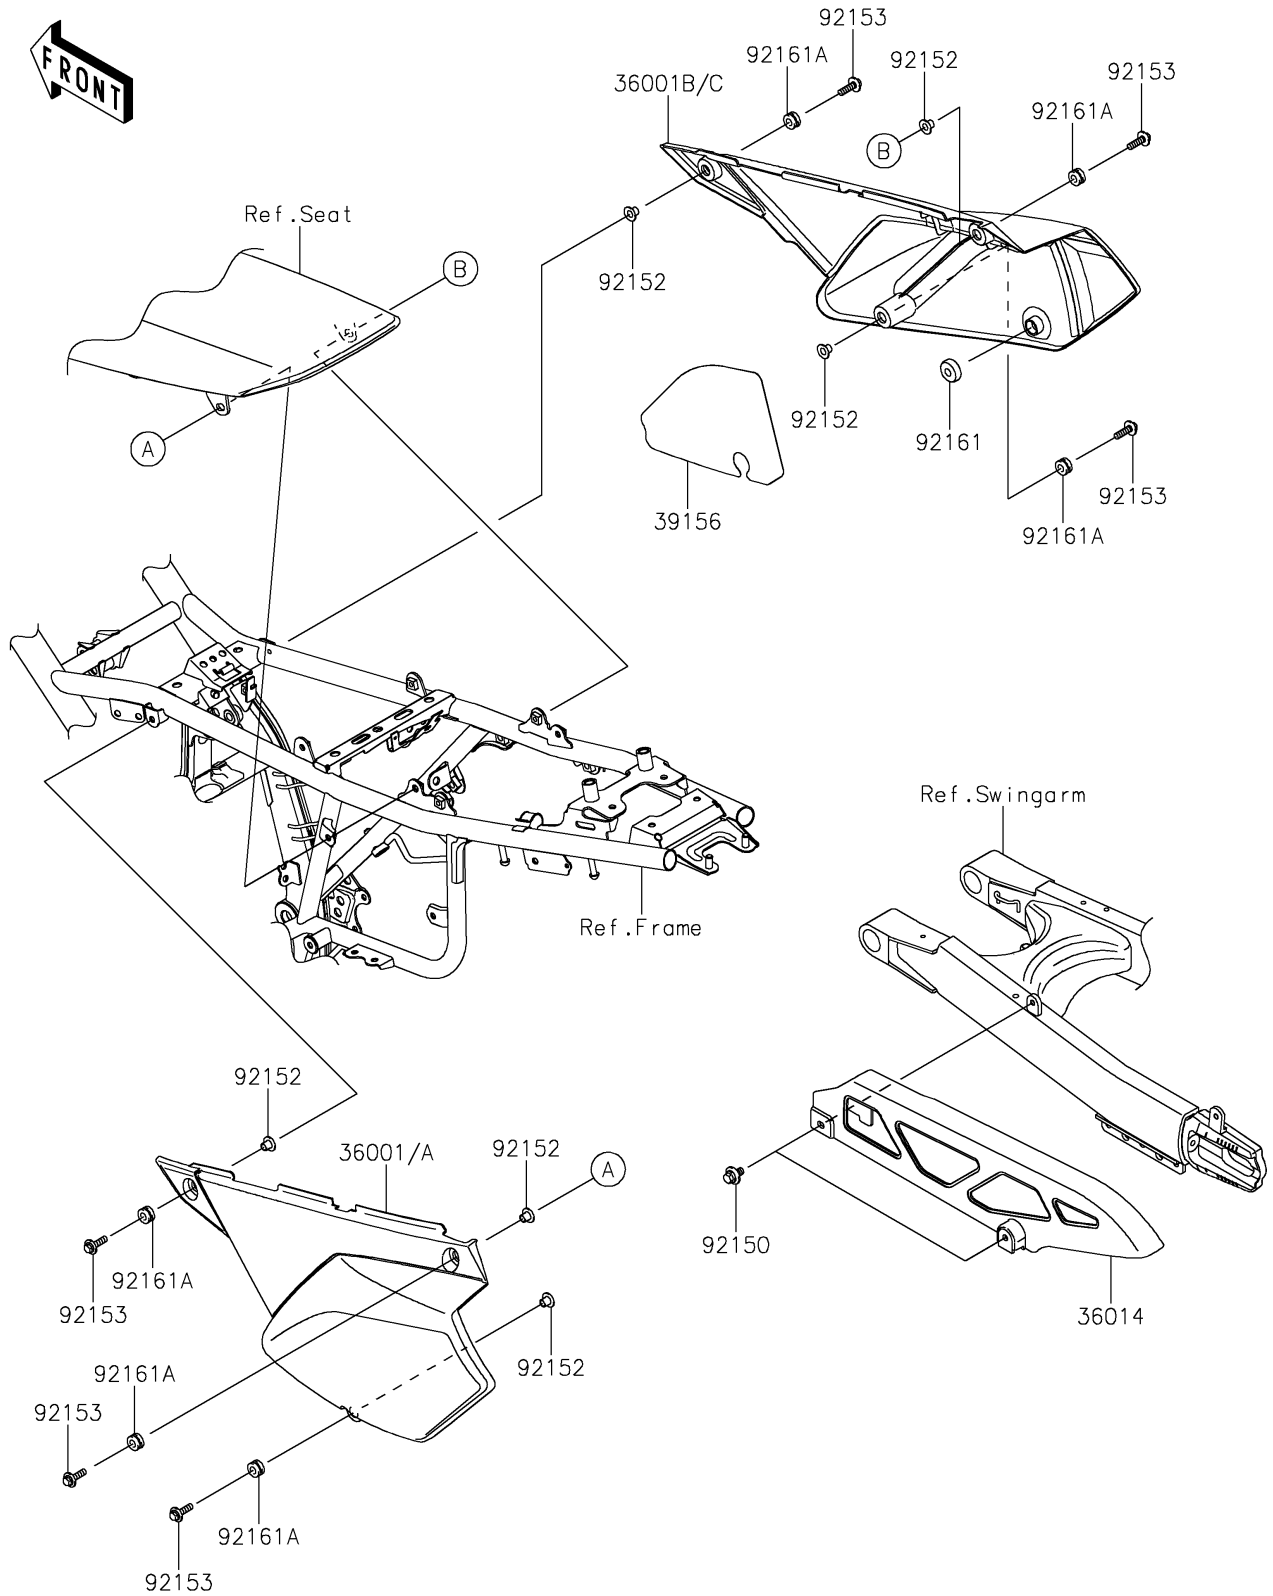

2022 KLX300

PARTS DIAGRAM

Side Covers/Chain Cover

F2610

2022 KLX300

PARTS LIST

Side Covers/Chain Cover

Kawasaki

Let the Good Times Roll®

ITEM NAME

PART NUMBER

QUANTITY
