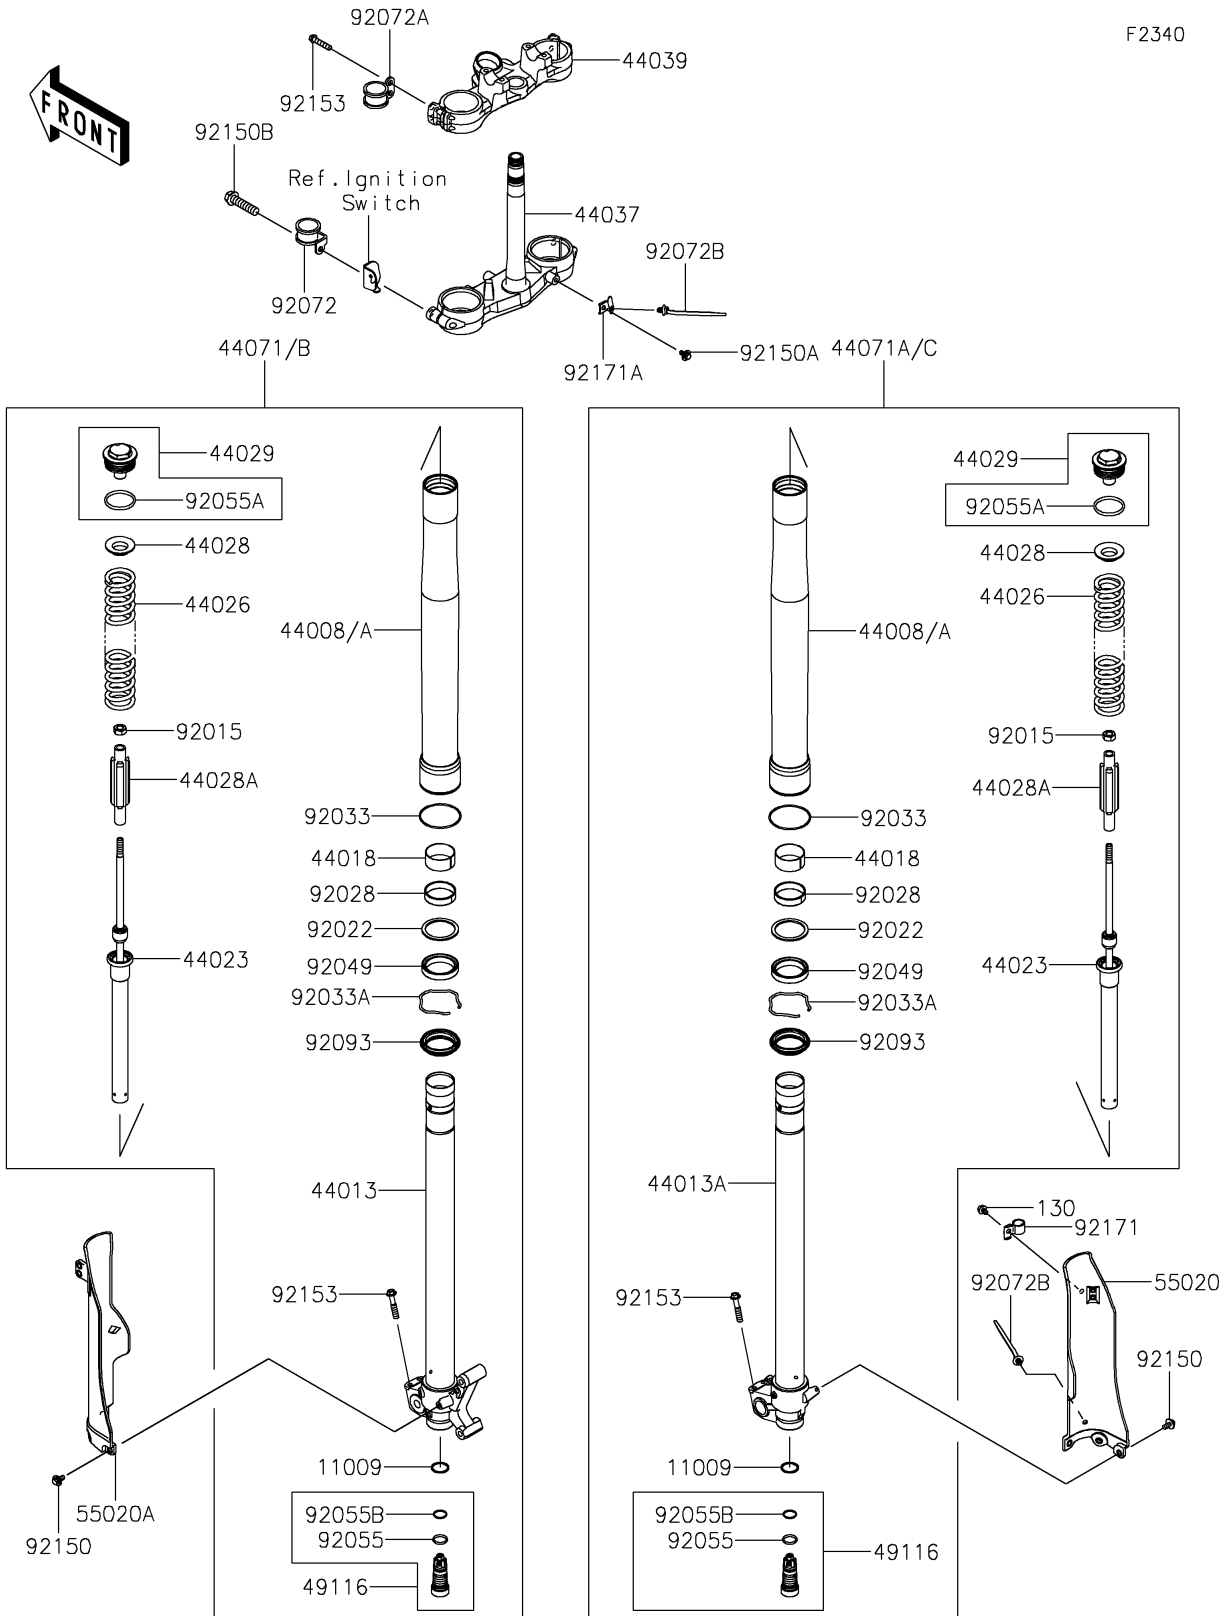

2022 KLX[®]300

PARTS DIAGRAM

Front Fork

F2340

2022 KLX[®] 300

PARTS LIST

Front Fork

Kawasaki

Let the Good Times Roll[®]

ITEM NAME

PART NUMBER

QUANTITY
