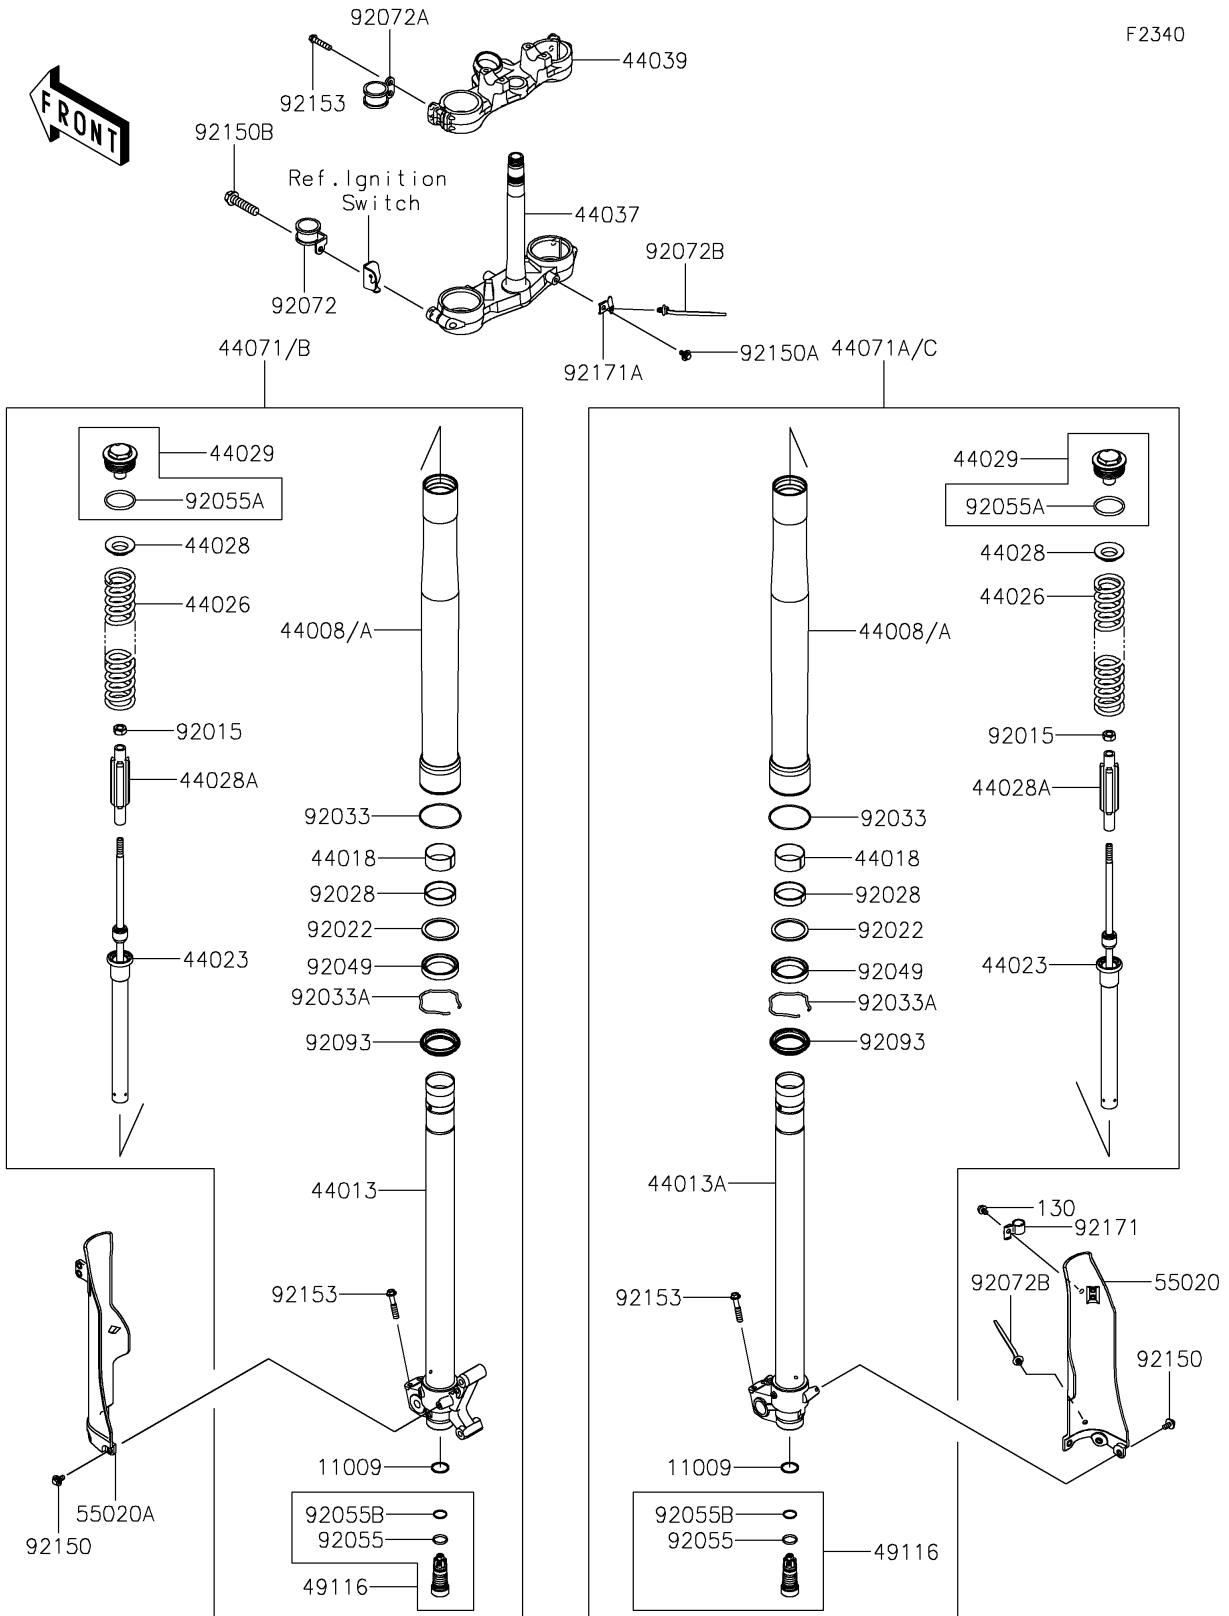

2022 KLX300

PARTS DIAGRAM

Front Fork

F2340

2022 KLX300

PARTS LIST

Front Fork

Kawasaki

Let the Good Times Roll®

ITEM NAME

PART NUMBER

QUANTITY
