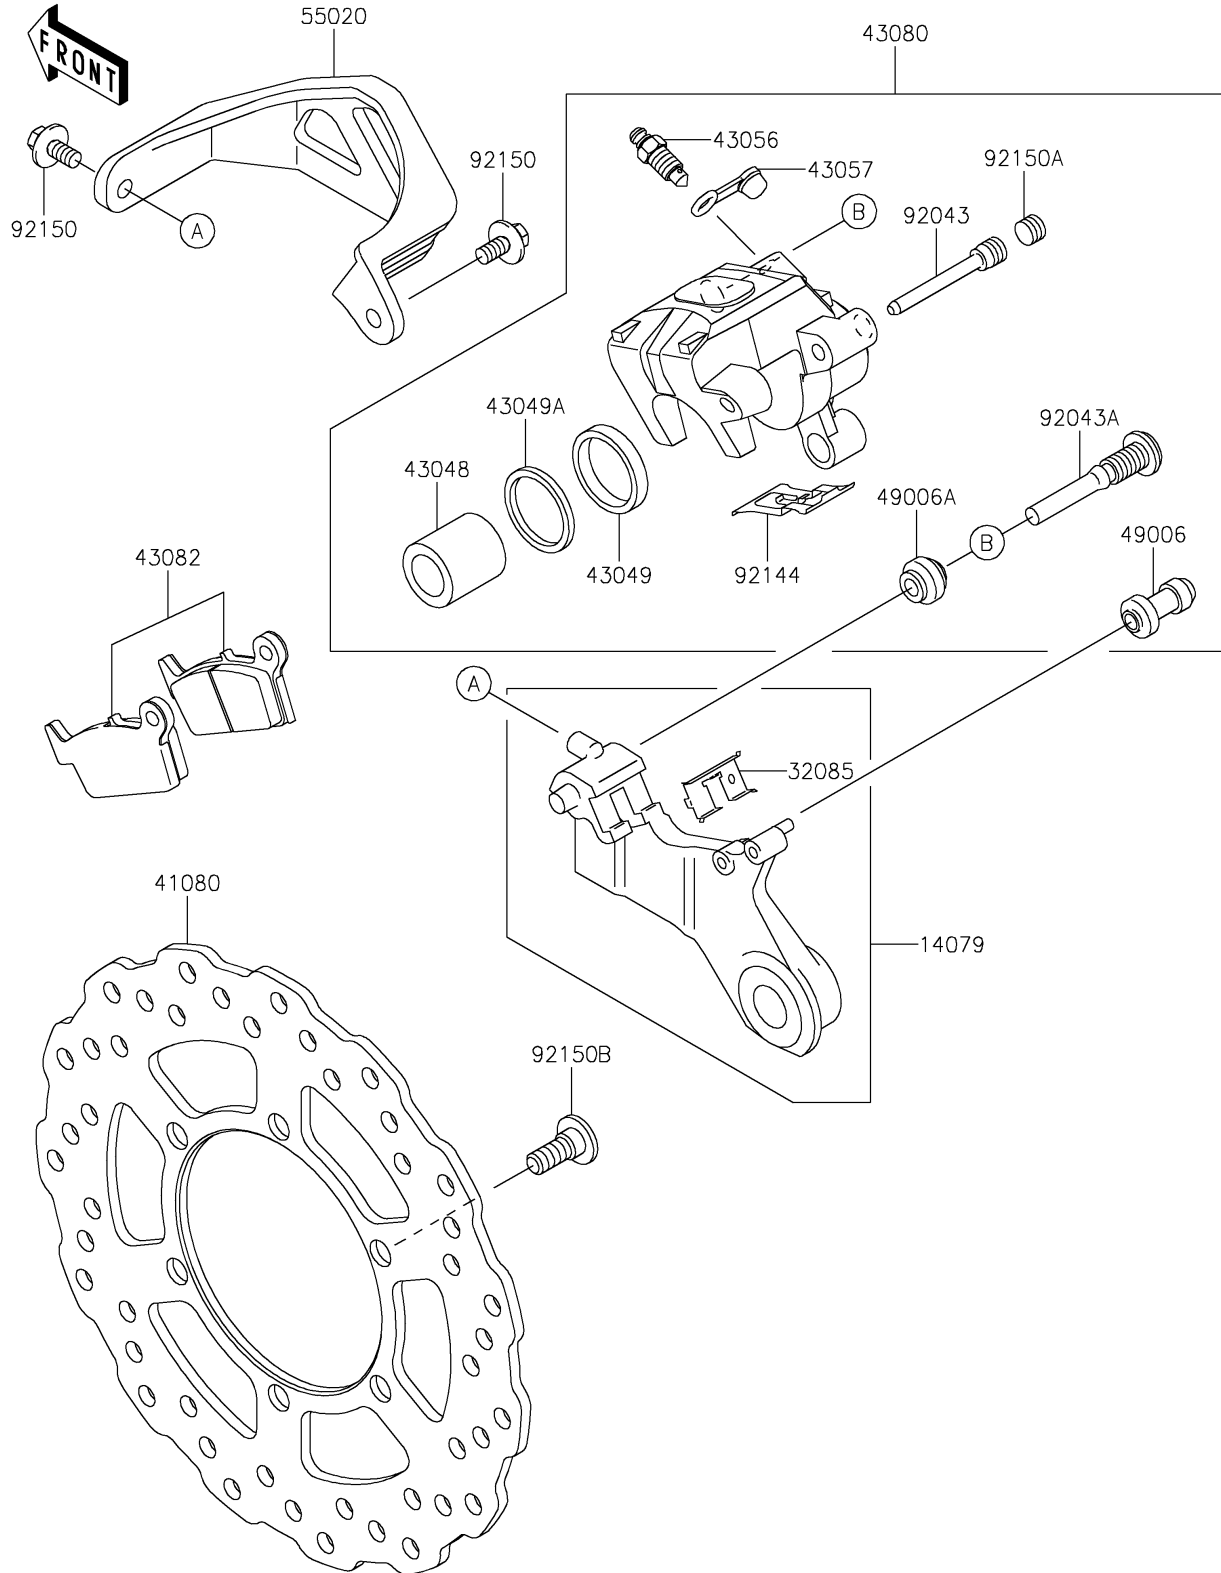

2022 KLX[®]300

PARTS DIAGRAM

Rear Brake

F2294

2022 KLX[®] 300

PARTS LIST

Rear Brake

Kawasaki

Let the Good Times Roll[®]

ITEM NAME

PART NUMBER

QUANTITY
