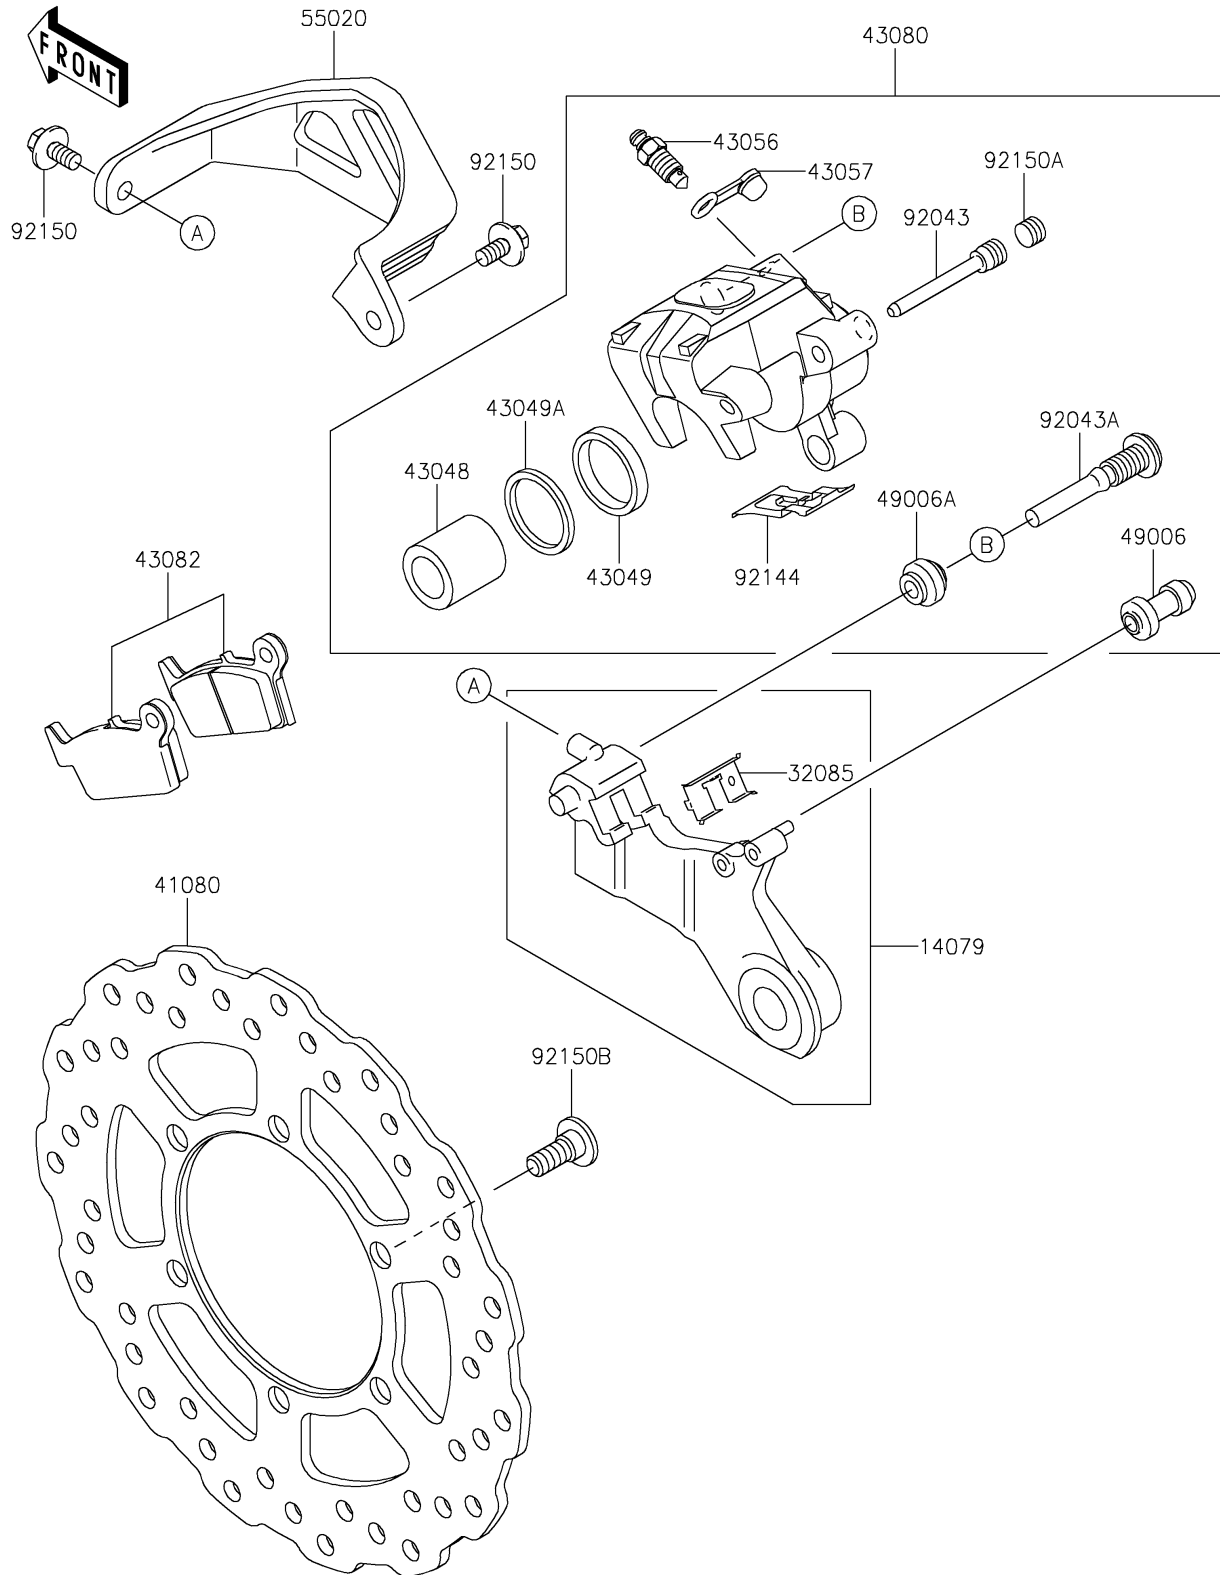

2022 KLX300

PARTS DIAGRAM

Rear Brake

F2294

2022 KLX300

PARTS LIST

Rear Brake

ITEM NAME

PART NUMBER

QUANTITY
