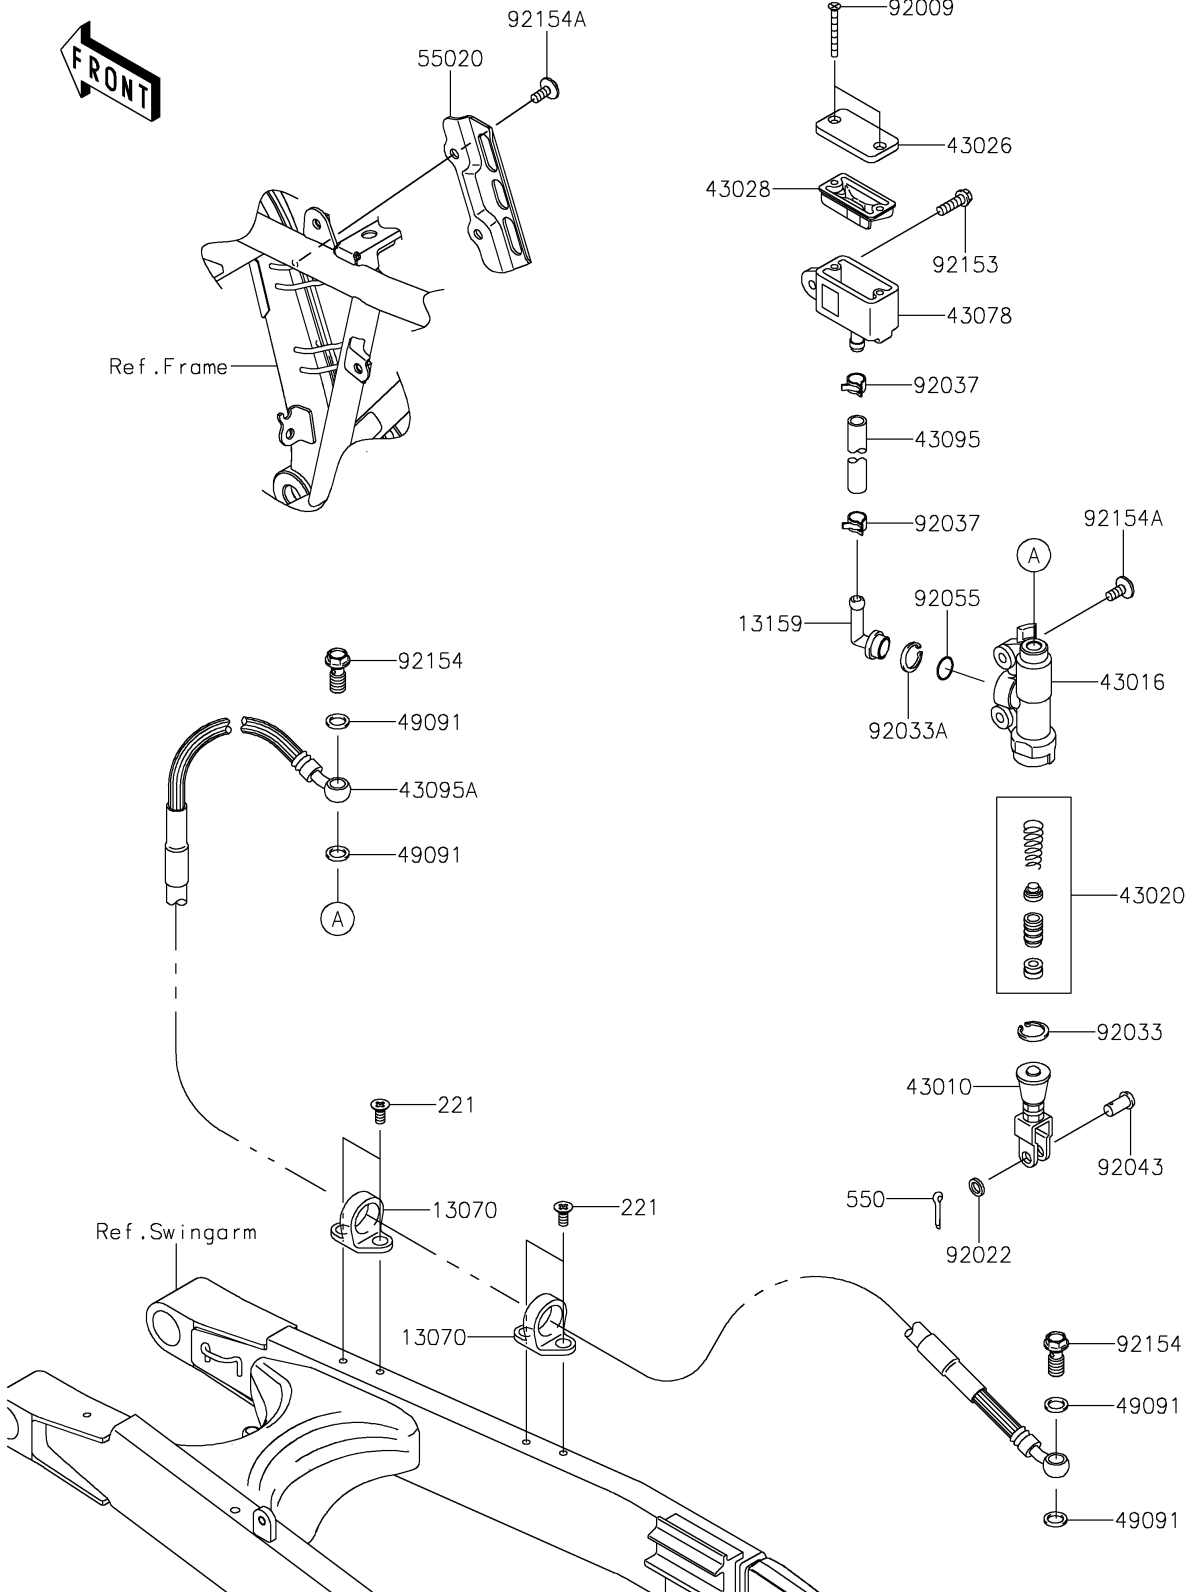

2022 KLX[®]300

PARTS DIAGRAM

Rear Master Cylinder

F2293

2022 KLX[®] 300

PARTS LIST

Rear Master Cylinder

ITEM NAME

PART NUMBER

QUANTITY
