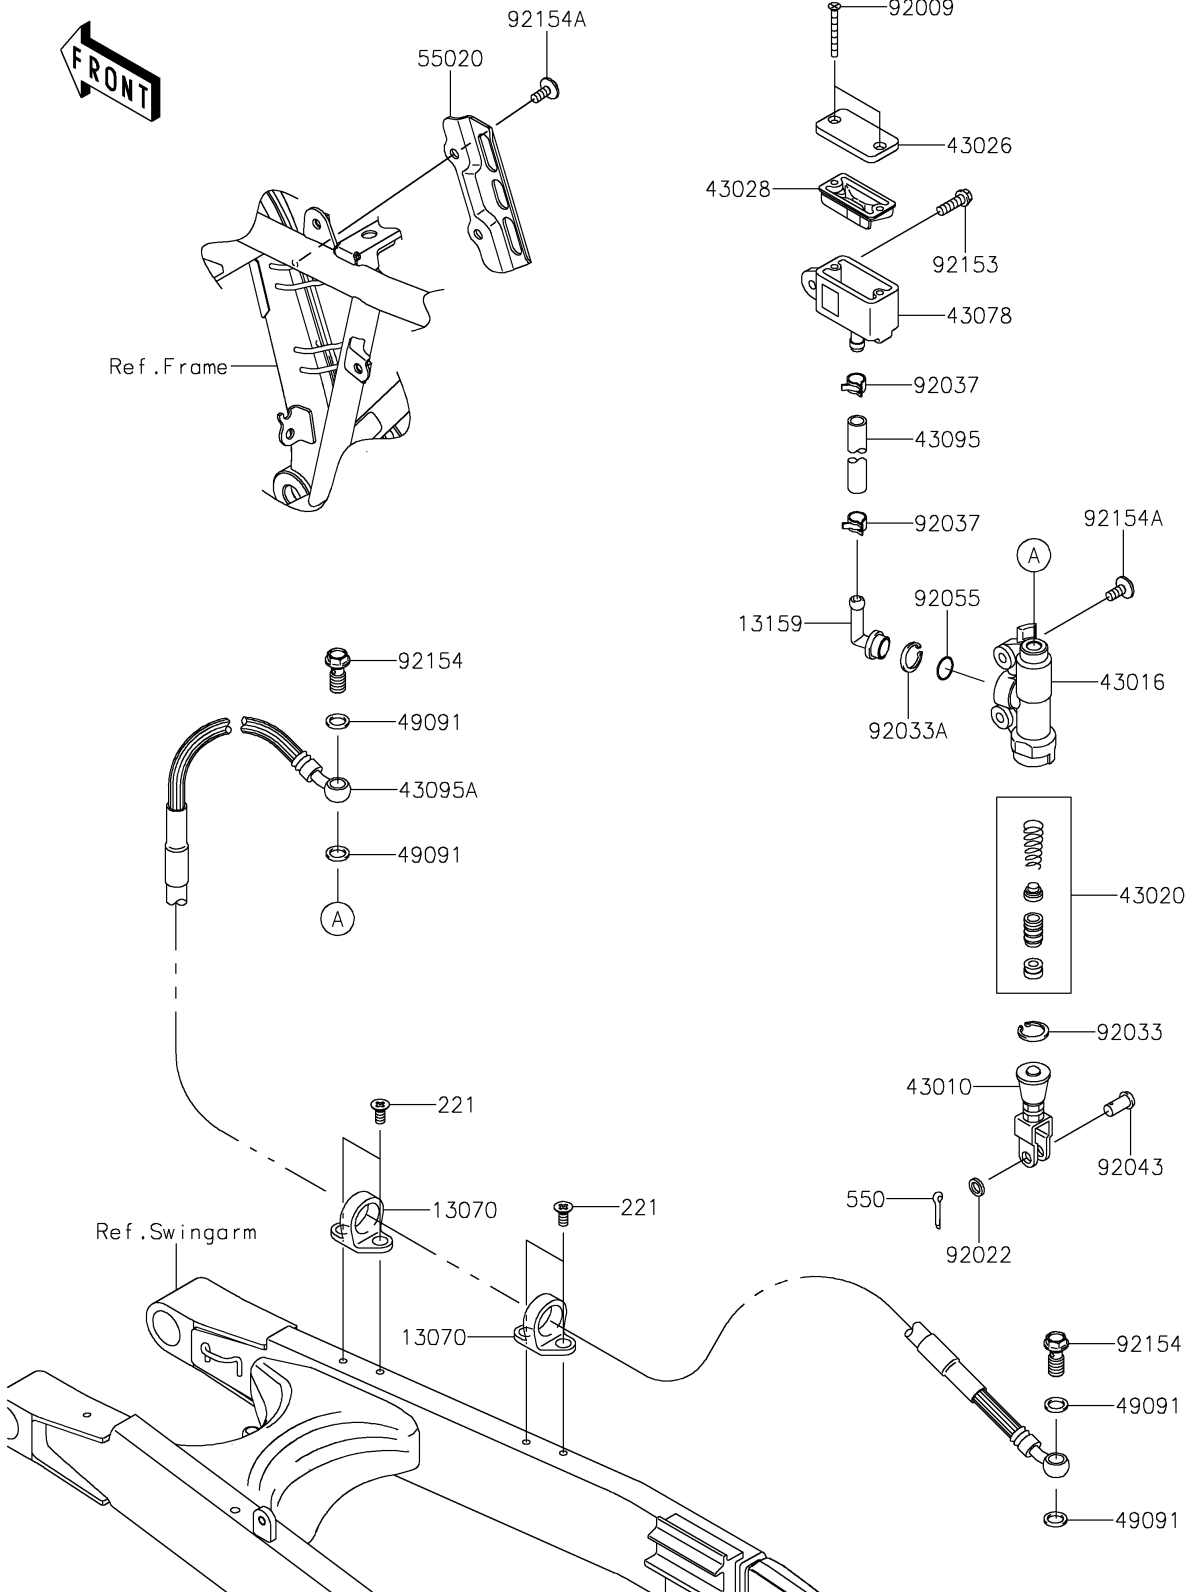

2022 KLX300

PARTS DIAGRAM

Rear Master Cylinder

F2293

2022 KLX300

PARTS LIST

Rear Master Cylinder

ITEM NAME

PART NUMBER

QUANTITY
