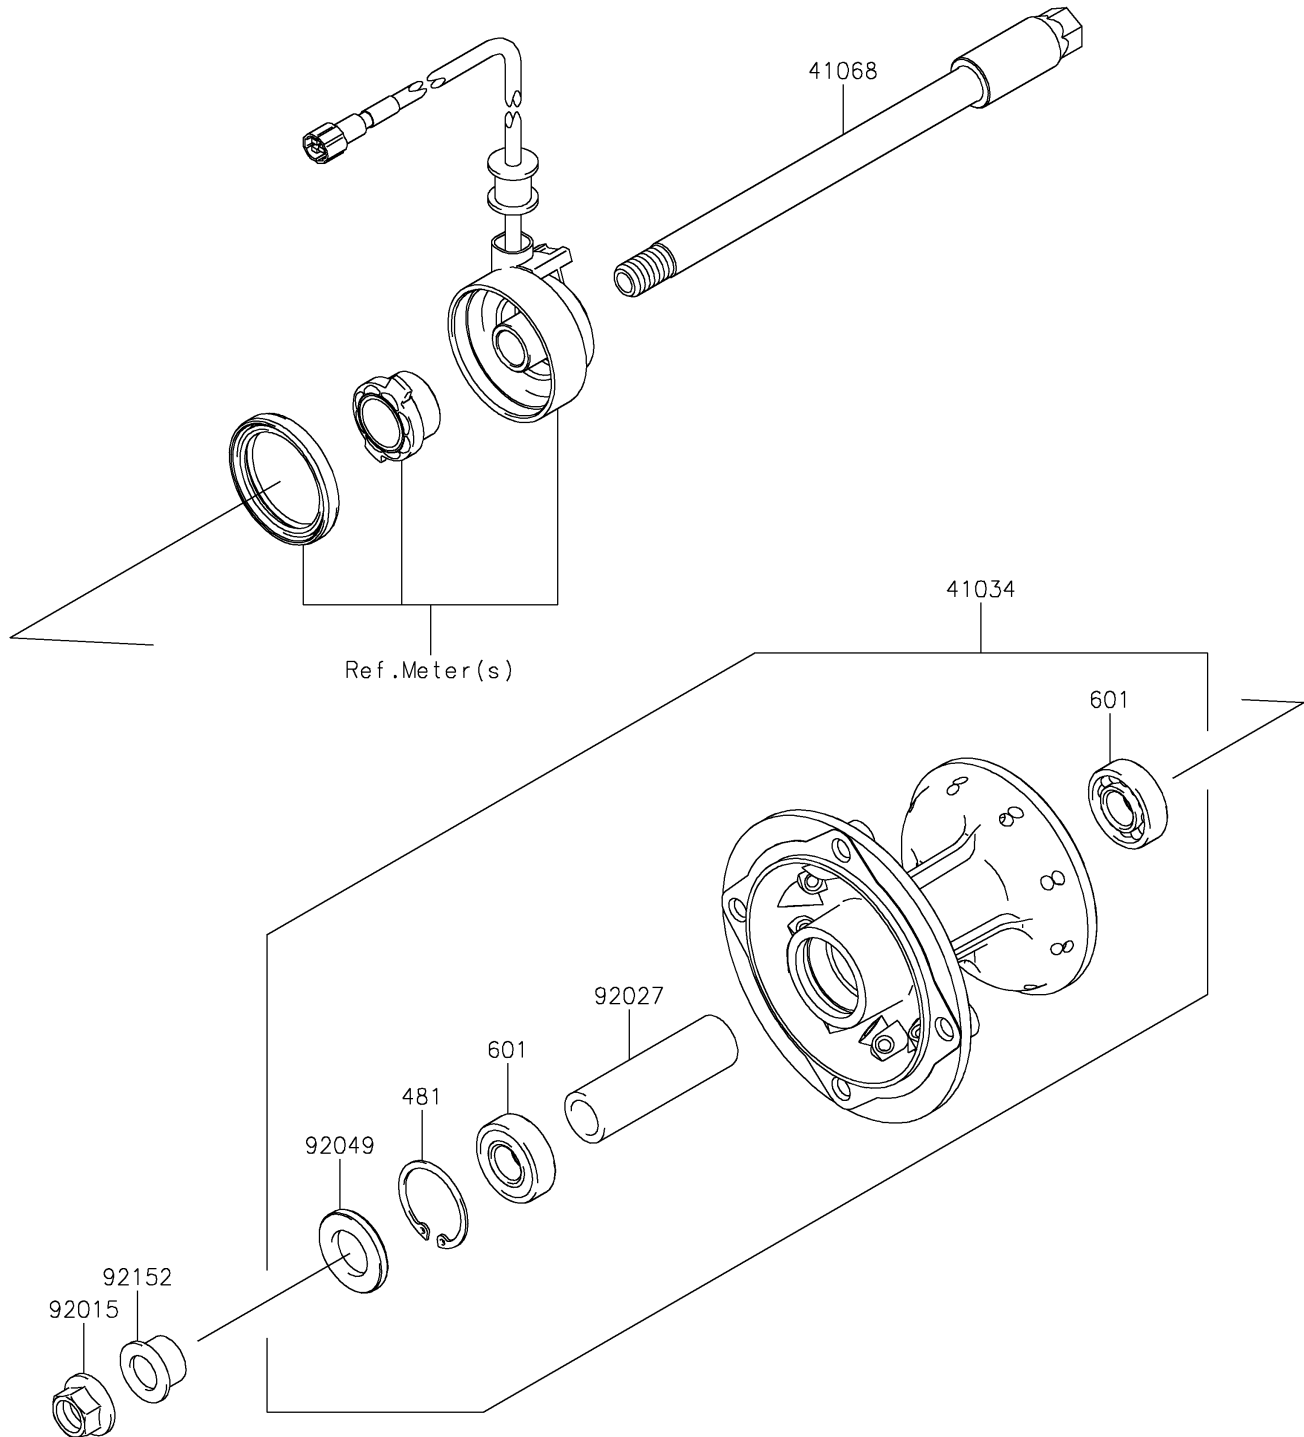

2022 KLX[®] 300

PARTS DIAGRAM

Front Hub

F2230

2022 KLX[®] 300

PARTS LIST

Front Hub

Kawasaki

Let the Good Times Roll[®]

ITEM NAME

PART NUMBER

QUANTITY
