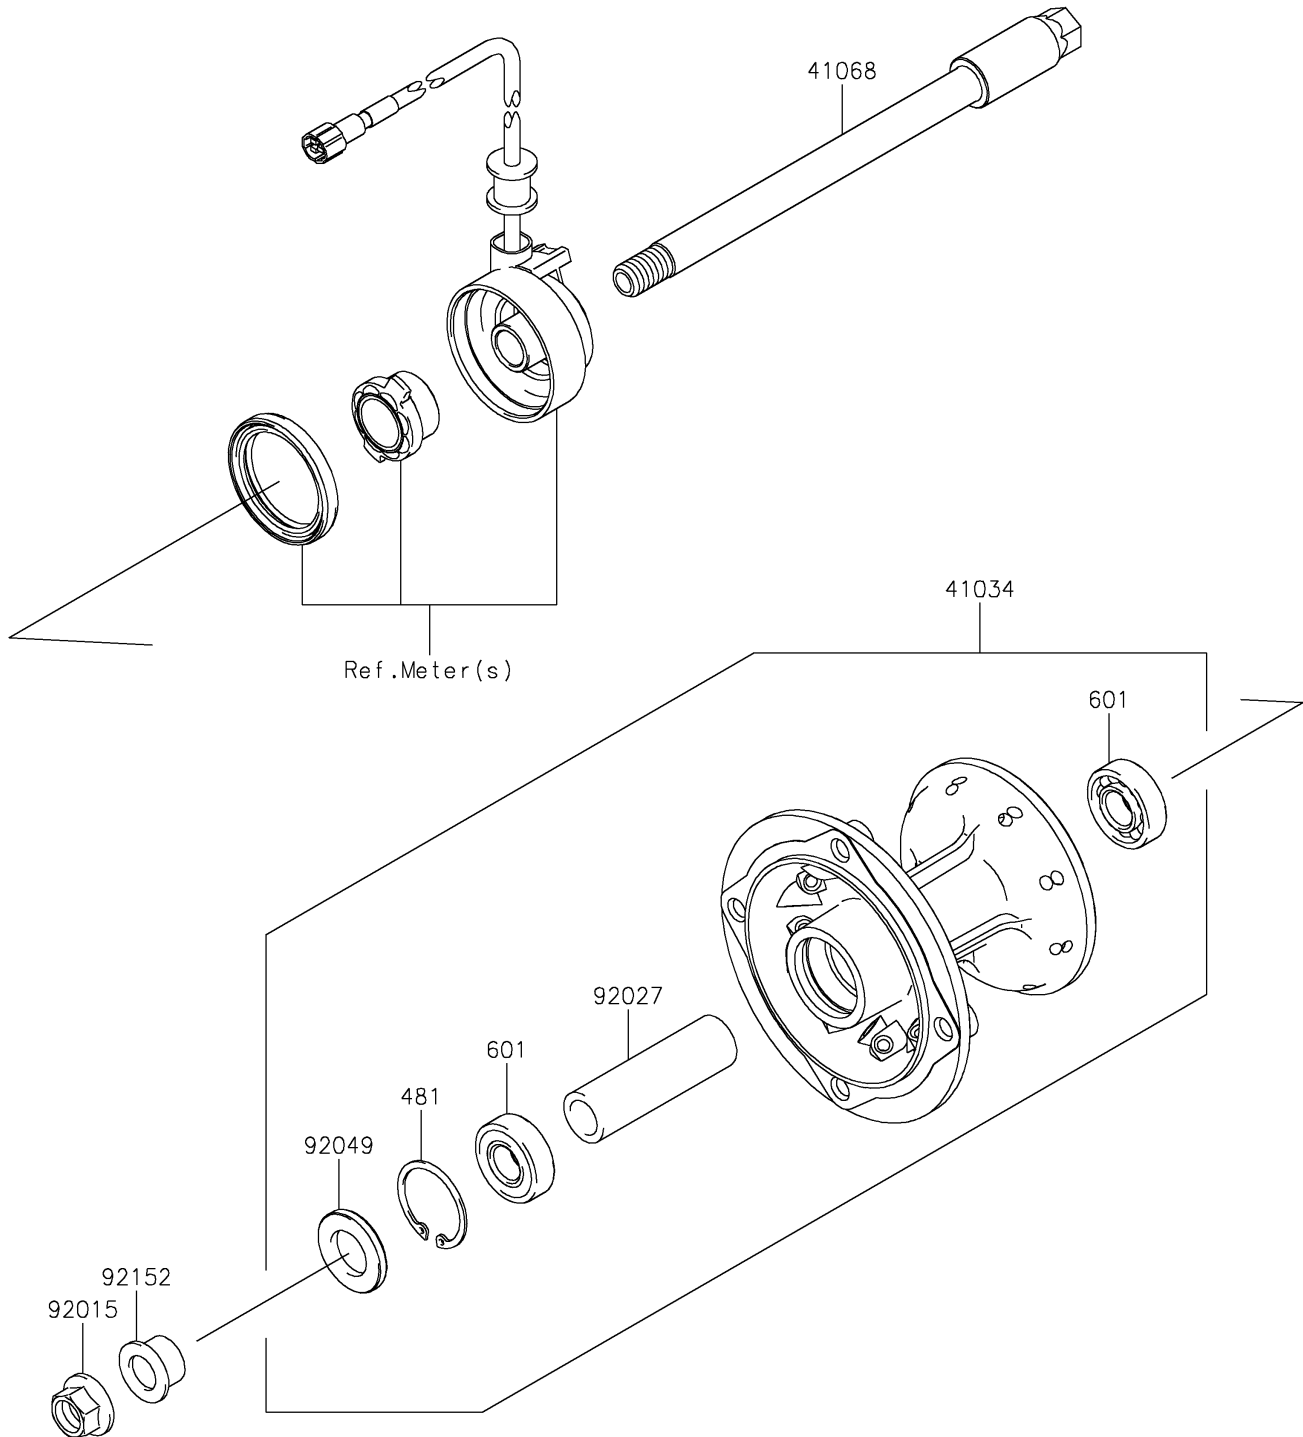

2022 KLX300

PARTS DIAGRAM

Front Hub

F2230

2022 KLX300

PARTS LIST

Front Hub

Kawasaki

Let the Good Times Roll®

ITEM NAME

PART NUMBER

QUANTITY
