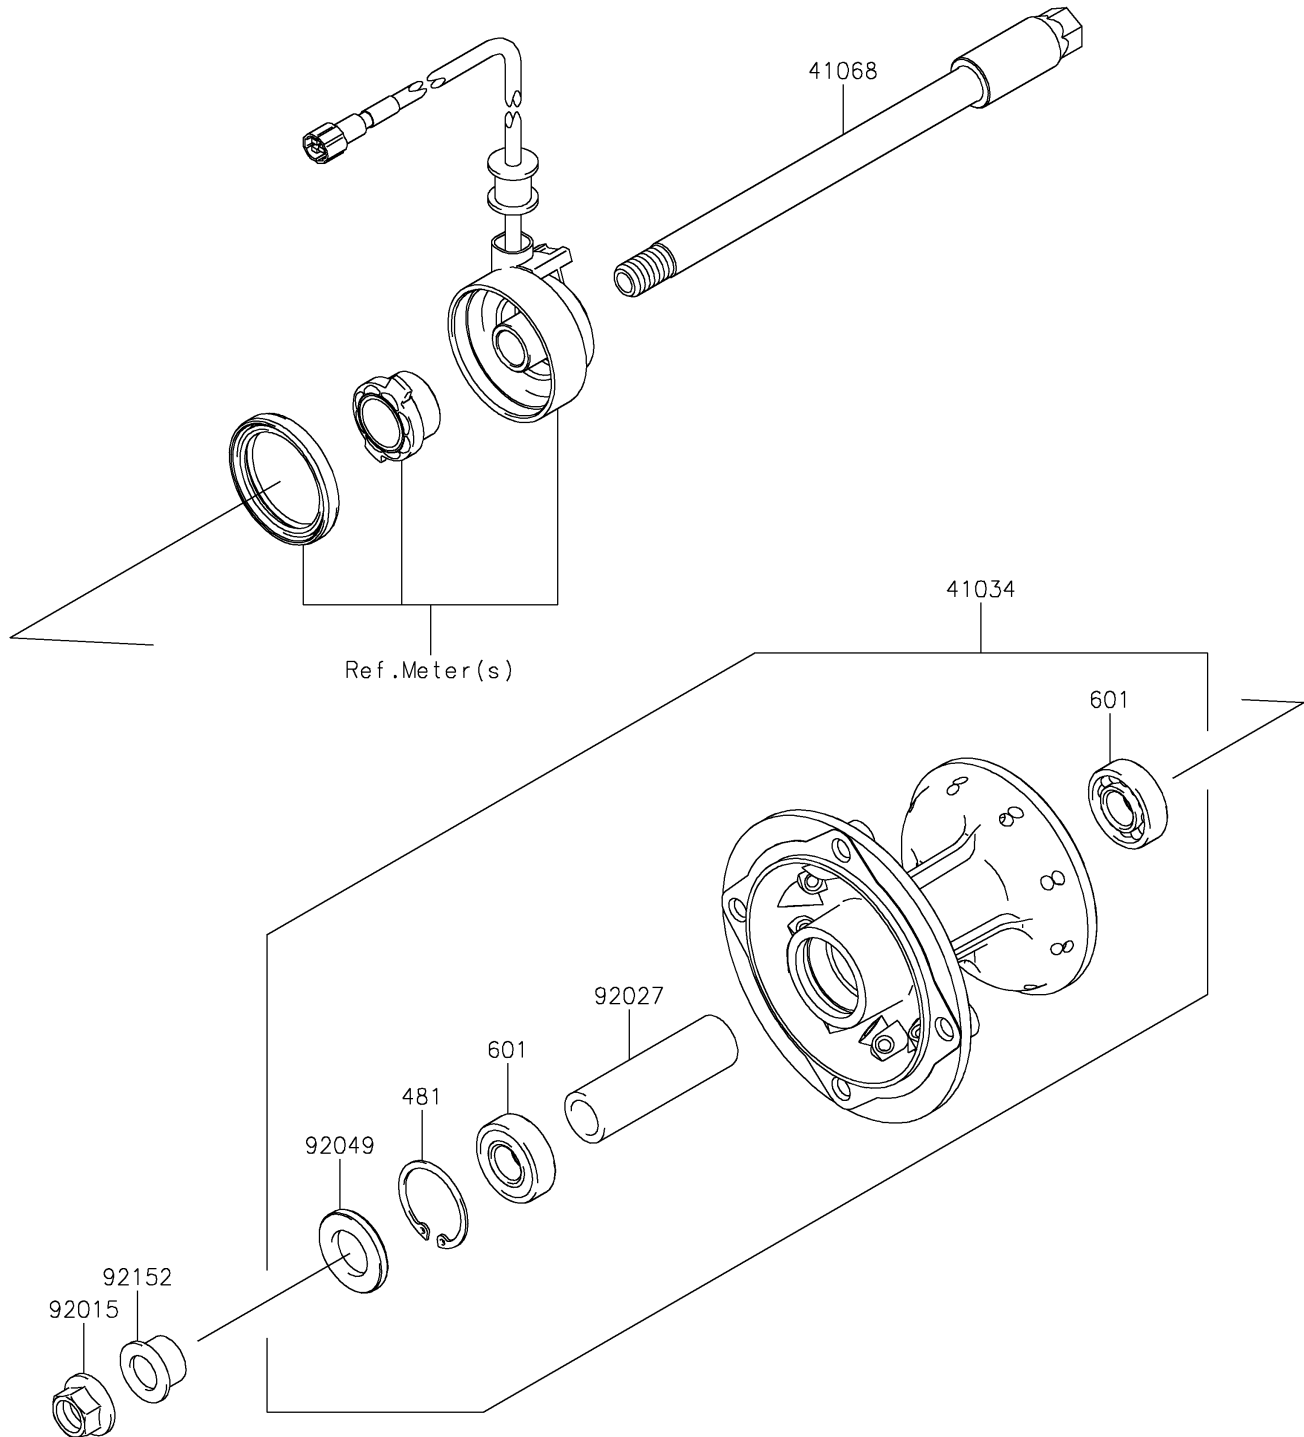

2022 KLX300

PARTS DIAGRAM

Front Hub

F2230

2022 KLX300

PARTS LIST

Front Hub

ITEM NAME

PART NUMBER

QUANTITY
