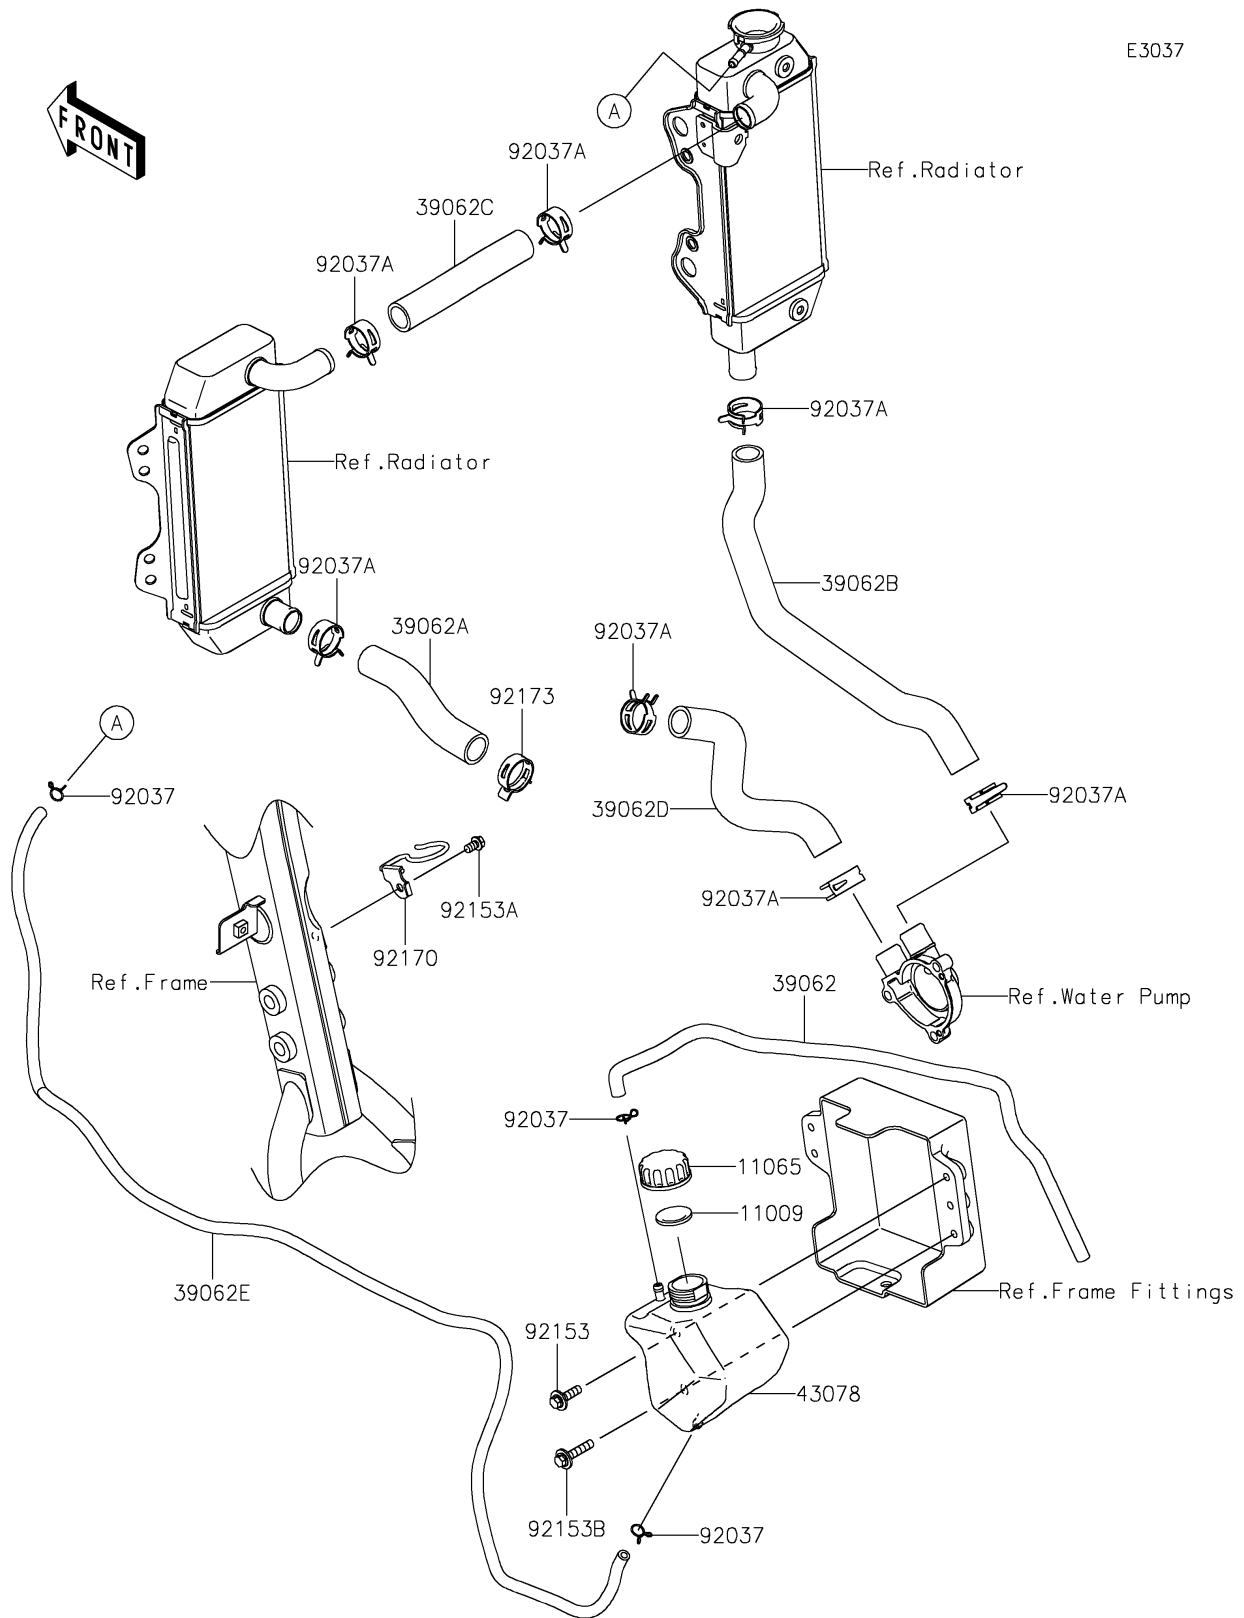

2022 KLX[®]300

PARTS DIAGRAM

Water Pipe

E3037

2022 KLX[®] 300

PARTS LIST

Water Pipe

Kawasaki

Let the Good Times Roll[®]

ITEM NAME

PART NUMBER

QUANTITY
