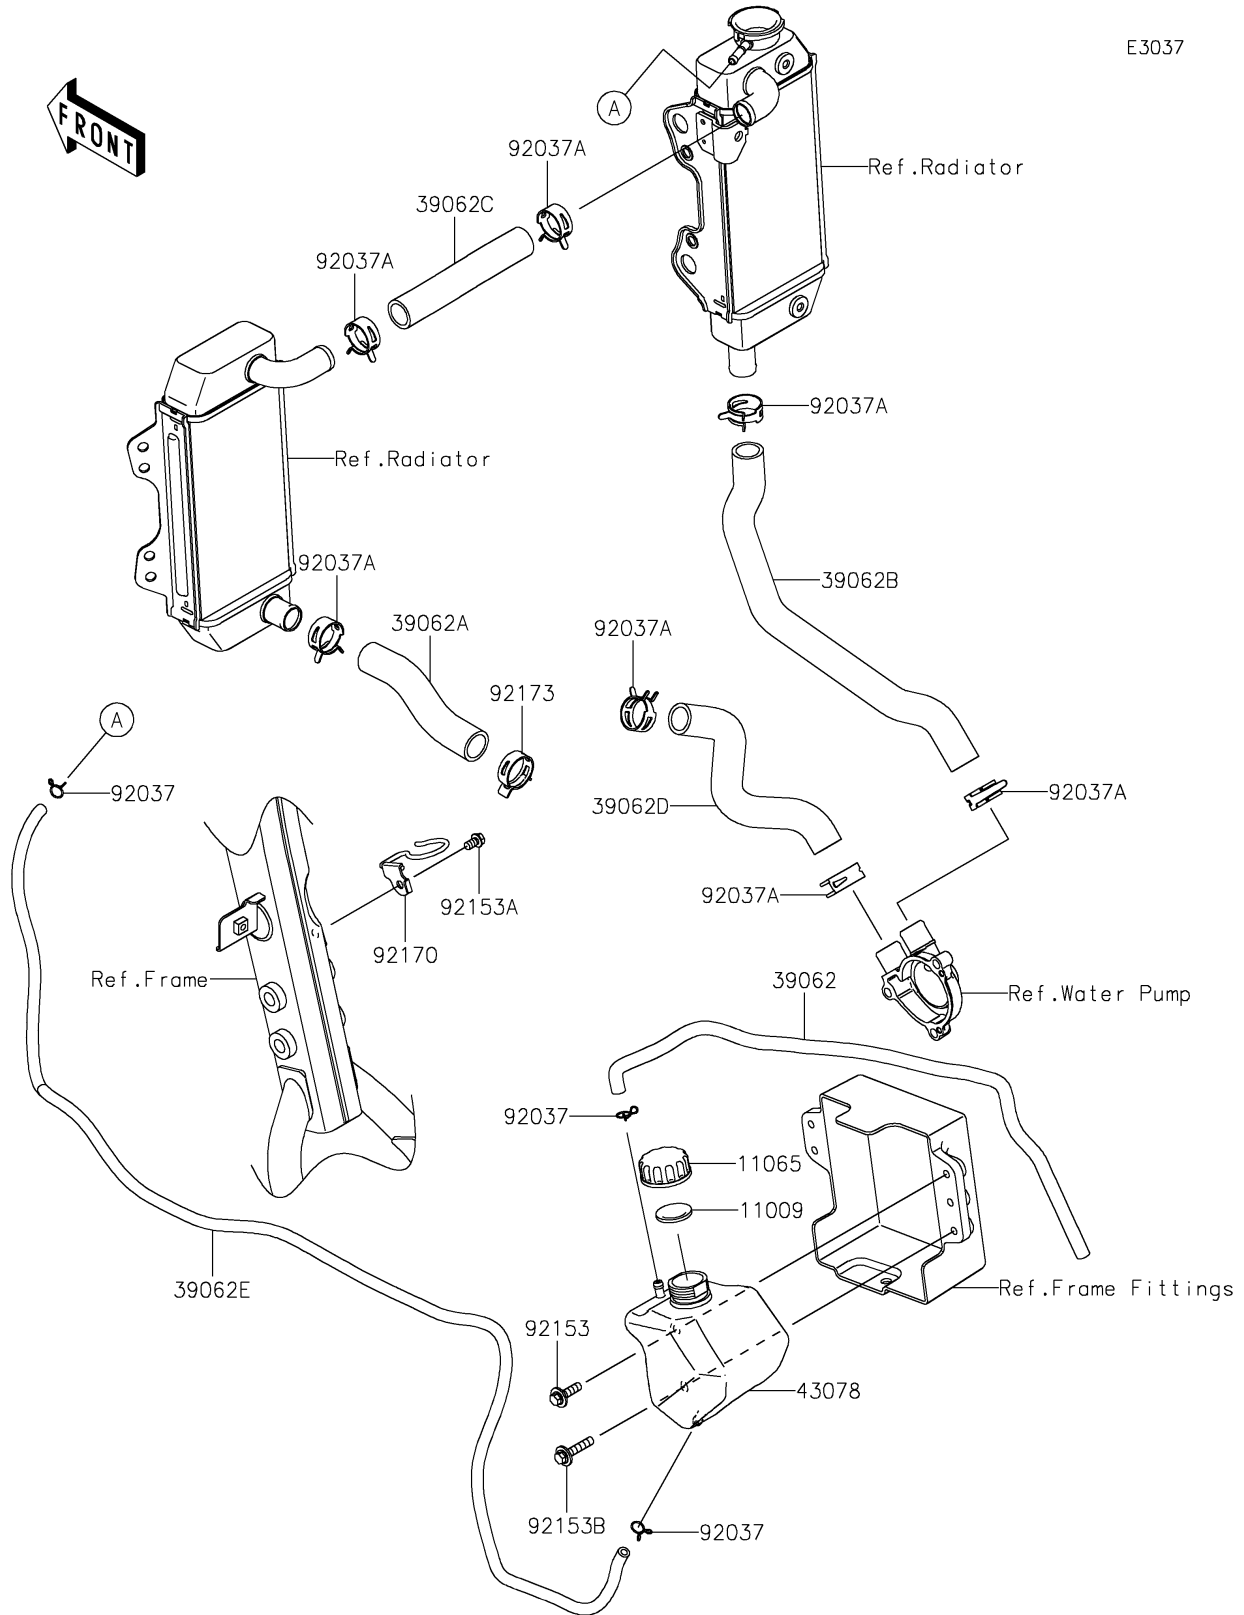

2022 KLX300

PARTS DIAGRAM

Water Pipe

E3037

2022 KLX300

PARTS LIST

Water Pipe

ITEM NAME

PART NUMBER

QUANTITY
