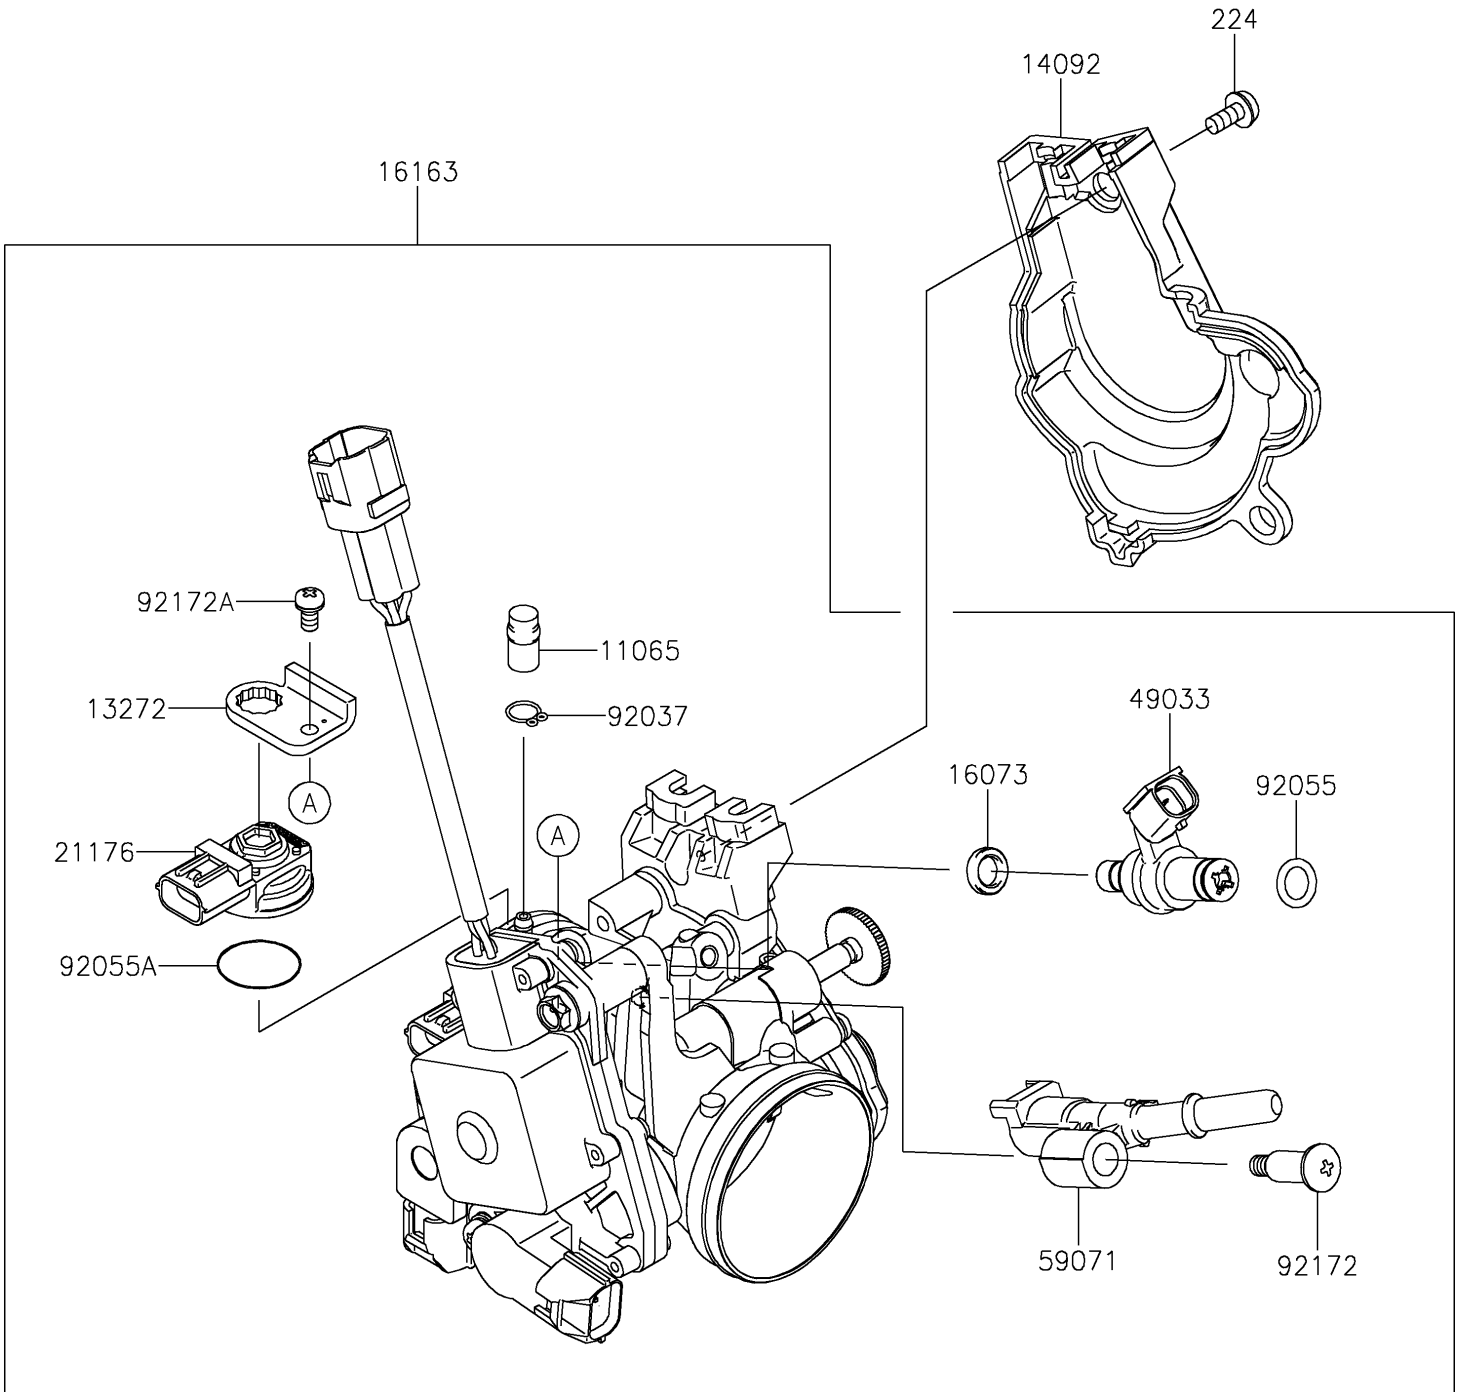

2022 KLX300

PARTS DIAGRAM

Throttle

E1510

2022 KLX300

PARTS LIST

Throttle

ITEM NAME	PART NUMBER	QUANTITY
CAP (Ref # 11065)	11065-0018	1
PLATE (Ref # 13272)	13272-0676	1
COVER (Ref # 14092)	14092-0887	1
INSULATOR (Ref # 16073)	16073-0077	1
THROTTLE-ASSY (Ref # 16163)	16163-1245	1
SENSOR (Ref # 21176)	21176-0122	1
NOZZLE-INJECTION (Ref # 49033)	49033-0016	1
JOINT (Ref # 59071)	59071-0063	1
CLAMP,TUBE (Ref # 92037)	92037-1142	1
RING-O (Ref # 92055)	92055-0170	1
RING-O (Ref # 92055A)	92055-0184	1
SCREW,PIPE INJECTION (Ref # 92172)	92172-0064	1
SCREW (Ref # 92172A)	92172-0415	1
SCREW-PAN-WP-CROS,5X10 (Ref # 224)	224AB0510	2