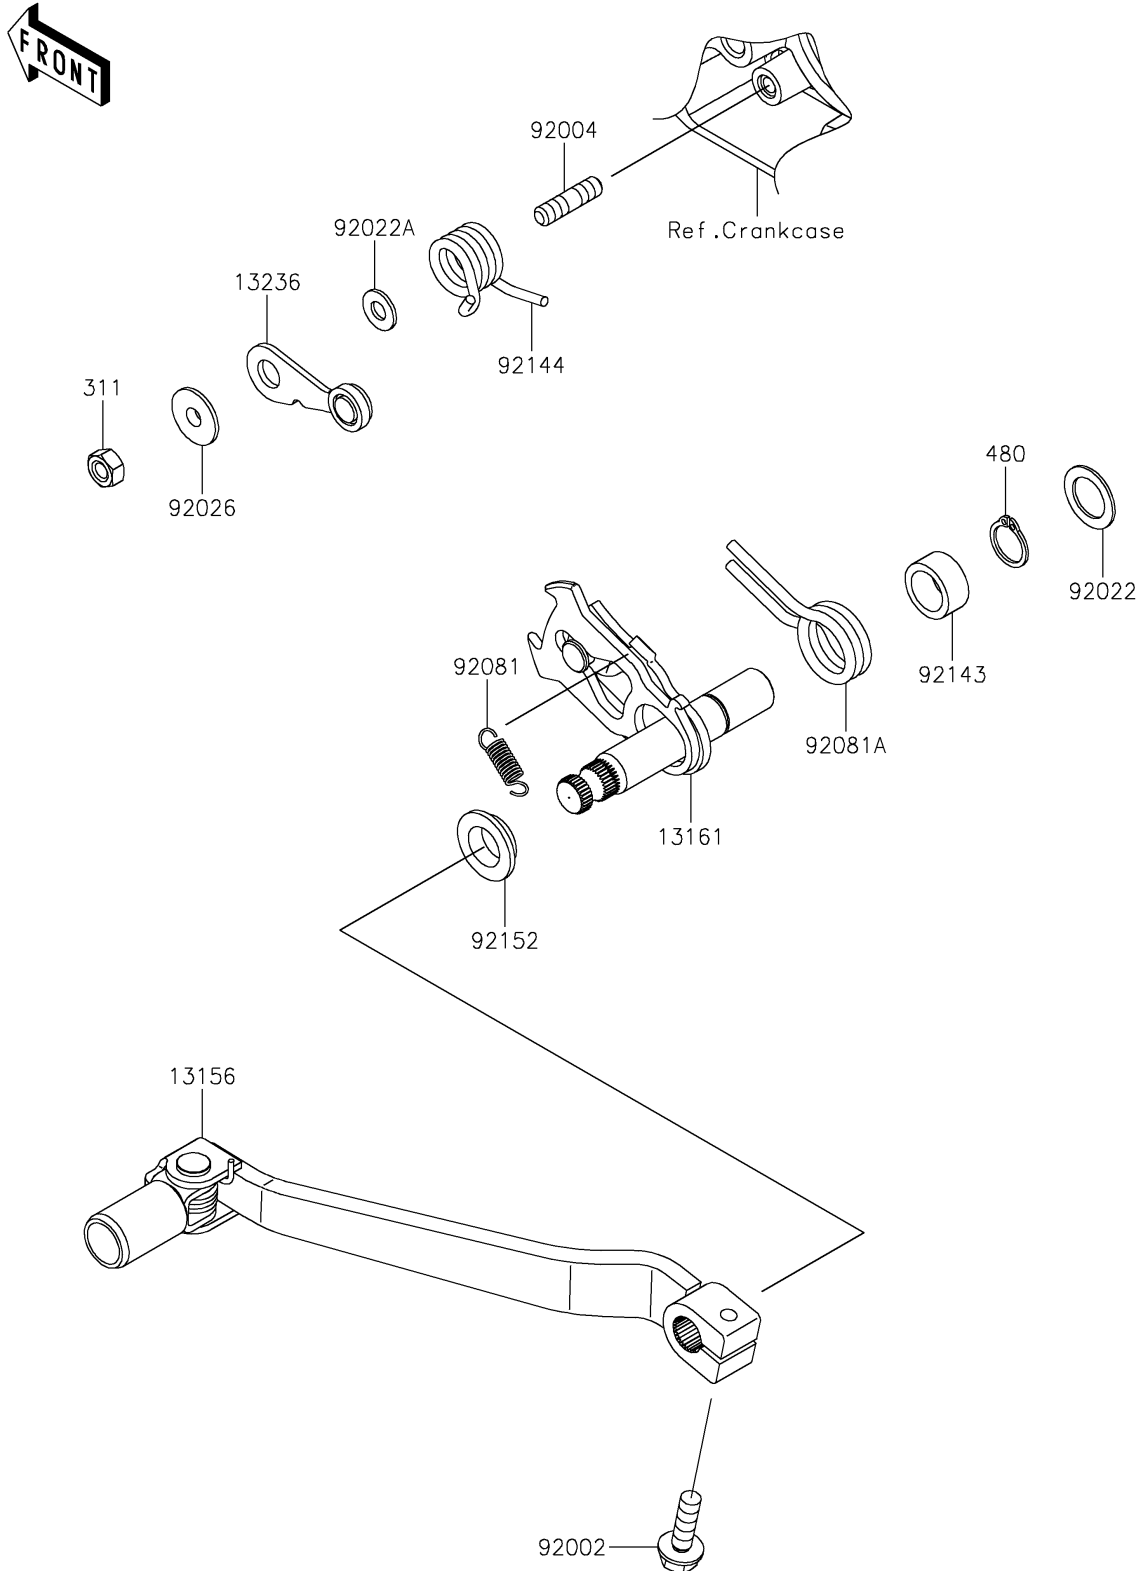

2022 KLX300

PARTS DIAGRAM

Gear Change Mechanism

E1370

2022 KLX300

PARTS LIST

Gear Change Mechanism

ITEM NAME

PART NUMBER

QUANTITY
