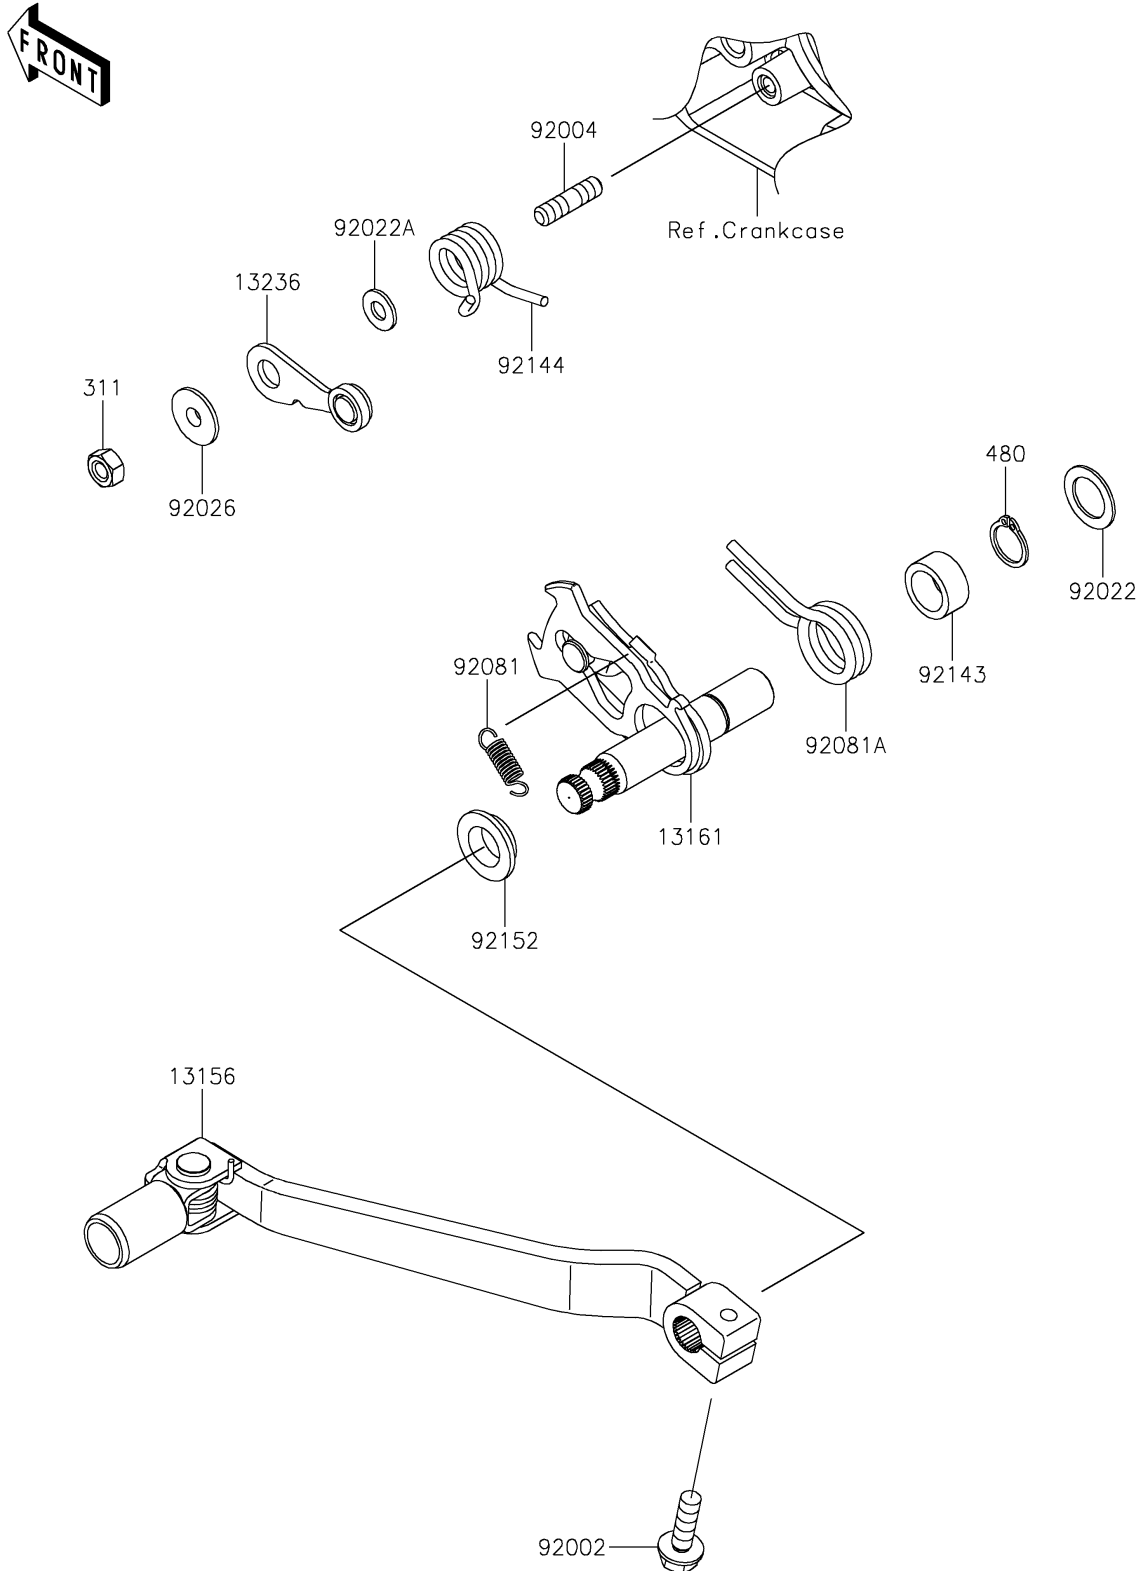

2022 KLX300

PARTS DIAGRAM

Gear Change Mechanism

E1370

2022 KLX300

PARTS LIST

Gear Change Mechanism

Kawasaki

Let the Good Times Roll®

ITEM NAME

PART NUMBER

QUANTITY
